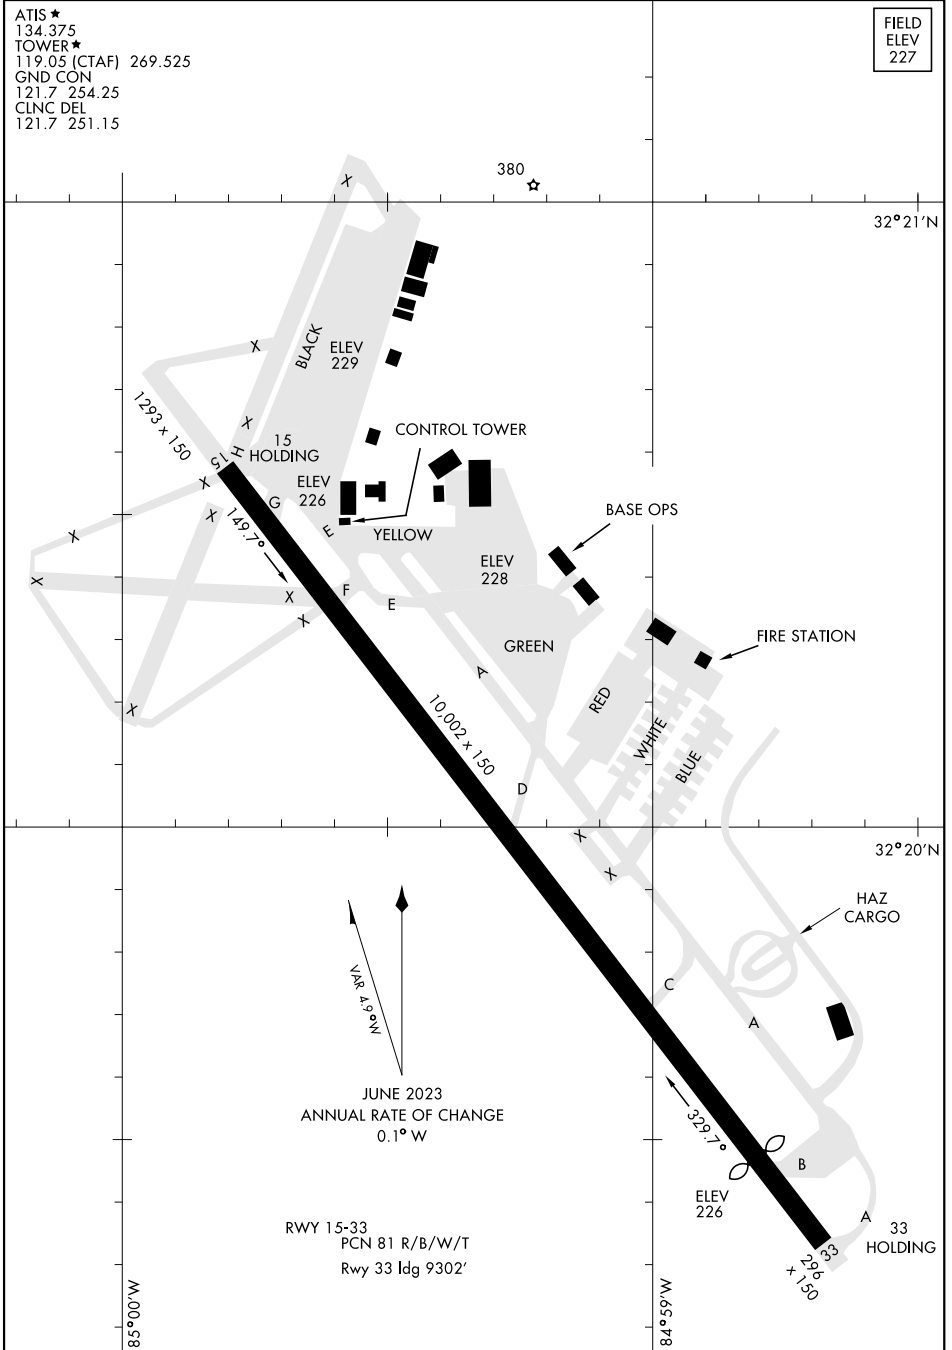

24025

AIRPORT DIAGRAM

[USA]

LAWSON AAF (KLSF)

FORT MOORE, GEORGIA

ATIS ★
 134.375
 TOWER ★
 119.05 (CTAF) 269.525
 GND CON
 121.7 254.25
 CLNC DEL
 121.7 251.15

FIELD ELEV
227

SE-4, 11 JUL 2024 to 08 AUG 2024

SE-4, 11 JUL 2024 to 08 AUG 2024

AIRPORT DIAGRAM

FORT MOORE, GEORGIA
LAWSON AAF (KLSF)