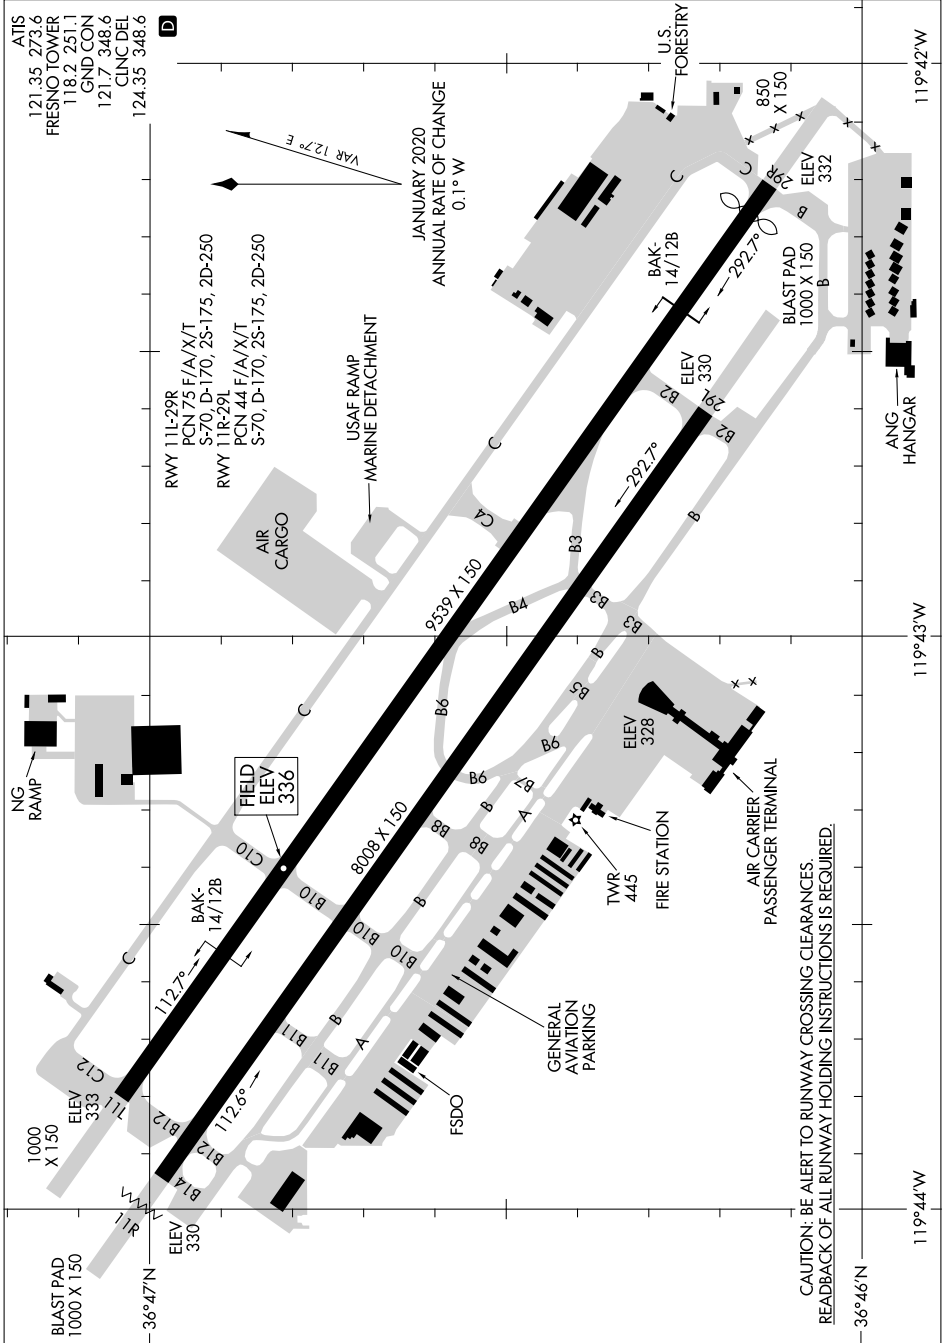

# AIRPORT DIAGRAM

AL-162 (FAA)

FRESNO YOSEMITE INTL (FAT)  
FRESNO, CALIFORNIA

SW-2, 11 JUL 2024 to 08 AUG 2024

SW-2, 11 JUL 2024 to 08 AUG 2024

# AIRPORT DIAGRAM

FRESNO, CALIFORNIA  
FRESNO YOSEMITE INTL (FAT)