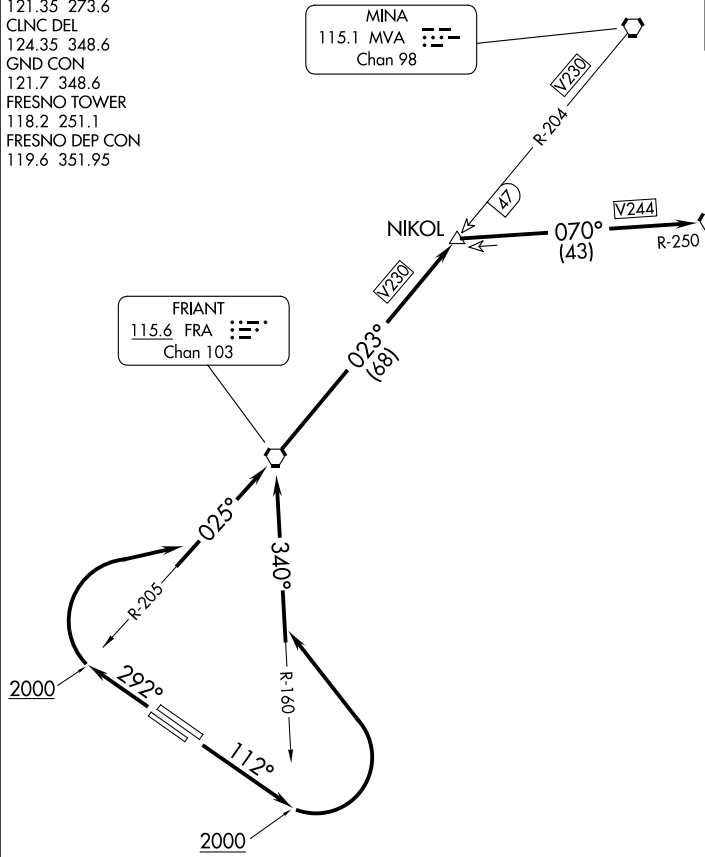

# COALDALE FOUR DEPARTURE

AL-162 (FAA)

FRESNO YOSEMITE INTL (FAT)  
FRESNO, CALIFORNIA

ATIS  
121.35 273.6  
CLNC DEL  
124.35 348.6  
GND CON  
121.7 348.6  
FRESNO TOWER  
118.2 251.1  
FRESNO DEP CON  
119.6 351.95

MINA  
115.1 MVA  
Chan 98

**TOP ALTITUDE:  
ASSIGNED BY ATC**

COALDALE  
117.7 OAL  
Chan 124

**TAKEOFF MINIMUMS**  
Rwys 11L/R, 29L/R: Standard with minimum climb of 260' per NM to 10700.

NOTE: Chart not to scale.

### DEPARTURE ROUTE DESCRIPTION

TAKEOFF RUNWAYS 11L/R: Climb on heading 112° to 2000', then climbing left turn to intercept FRA R-160 to FRA VORTAC, thence. . .  
TAKEOFF RUNWAYS 29L/R: Climb on heading 292° to 2000', then climbing right turn to intercept FRA R-205 to FRA VORTAC, thence. . .

SW-2, 11 JUL 2024 to 08 AUG 2024

SW-2, 11 JUL 2024 to 08 AUG 2024