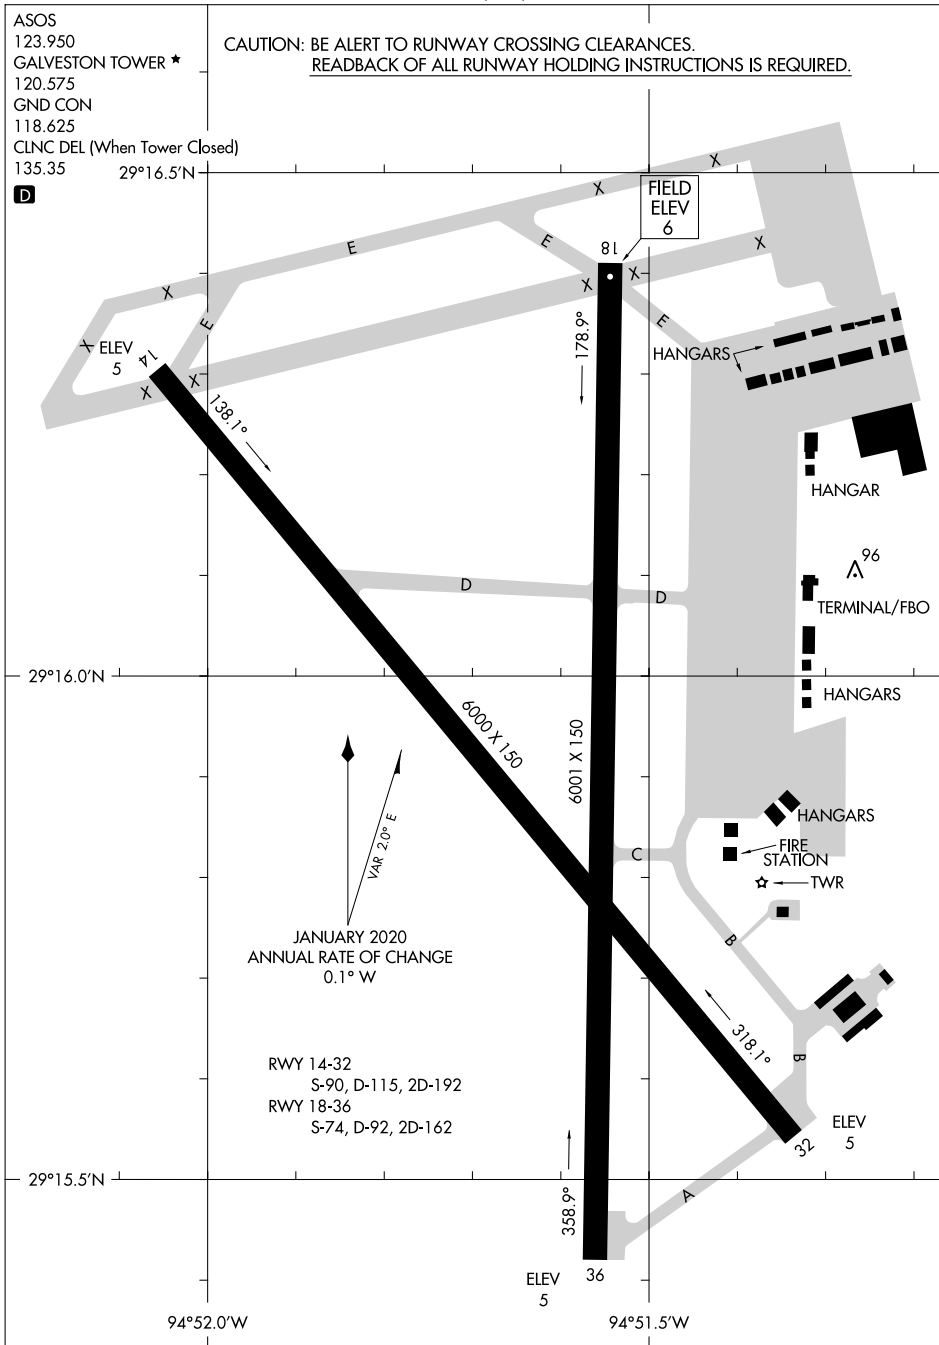

AIRPORT DIAGRAM

SCHOLES INTL AT GALVESTON (GLS)
GALVESTON, TEXAS

AL-164 (FAA)

ASOS
123.950
GALVESTON TOWER ★
120.575
GND CON
118.625
CLNC DEL (When Tower Closed)
135.35 29°16.5'N

CAUTION: BE ALERT TO RUNWAY CROSSING CLEARANCES.
READBACK OF ALL RUNWAY HOLDING INSTRUCTIONS IS REQUIRED.

D

SC-5, 11 JUL 2024 to 08 AUG 2024

SC-5, 11 JUL 2024 to 08 AUG 2024

AIRPORT DIAGRAM

GALVESTON, TEXAS
SCHOLES INTL AT GALVESTON (GLS)