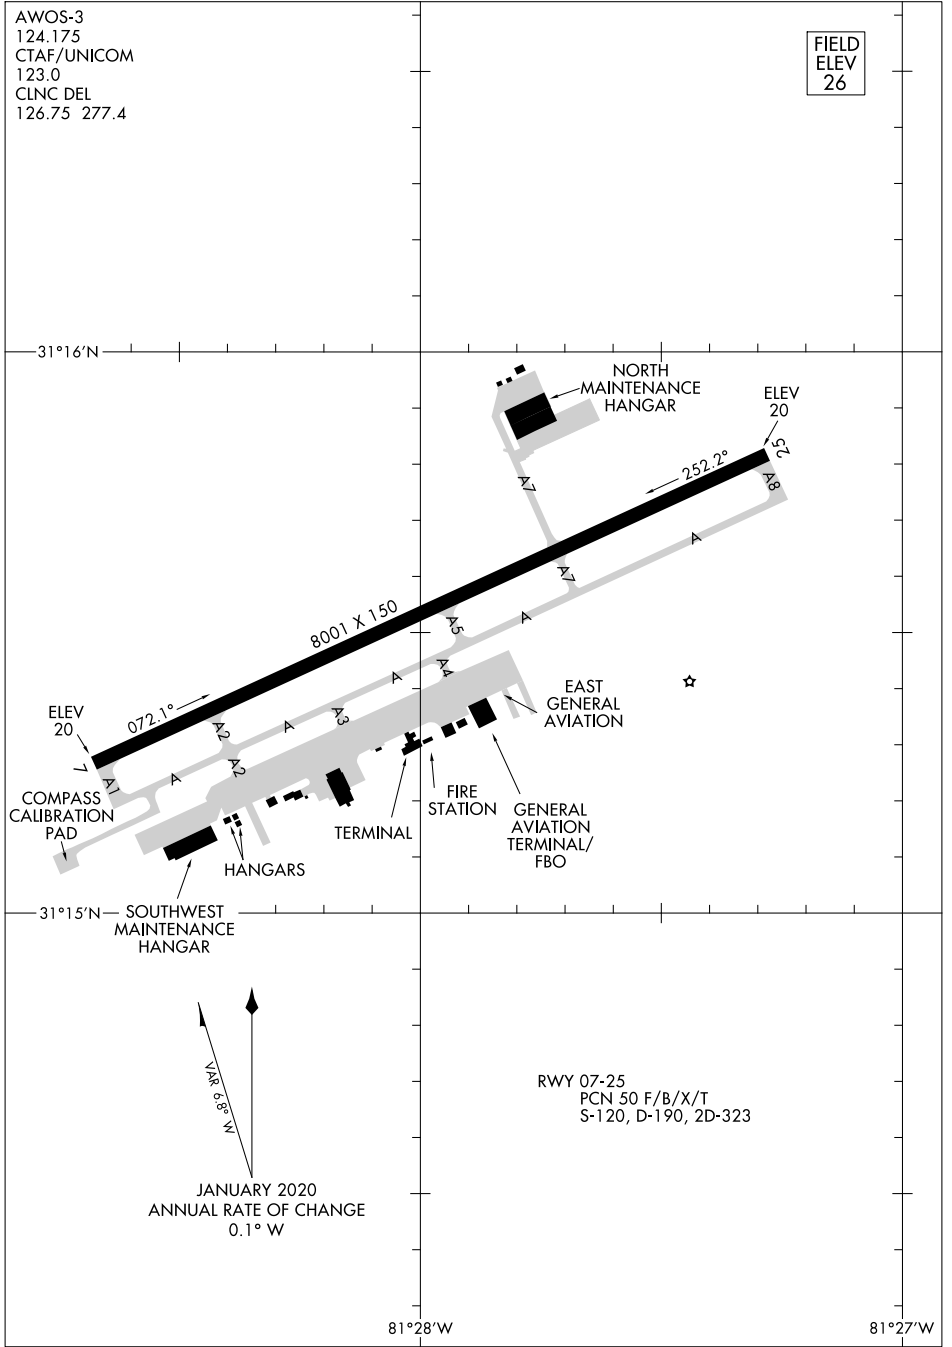

# AIRPORT DIAGRAM

BRUNSWICK GOLDEN ISLES (BQK)

BRUNSWICK, GEORGIA

AL-167 (FAA)

AWOS-3  
124.175  
CTAF/UNICOM  
123.0  
CLNC DEL  
126.75 277.4

FIELD  
ELEV  
26

31°16'N

31°15'N

81°28'W

81°27'W

SE-4, 11 JUL 2024 to 08 AUG 2024

SE-4, 11 JUL 2024 to 08 AUG 2024

# AIRPORT DIAGRAM

22083

BRUNSWICK, GEORGIA

BRUNSWICK GOLDEN ISLES (BQK)