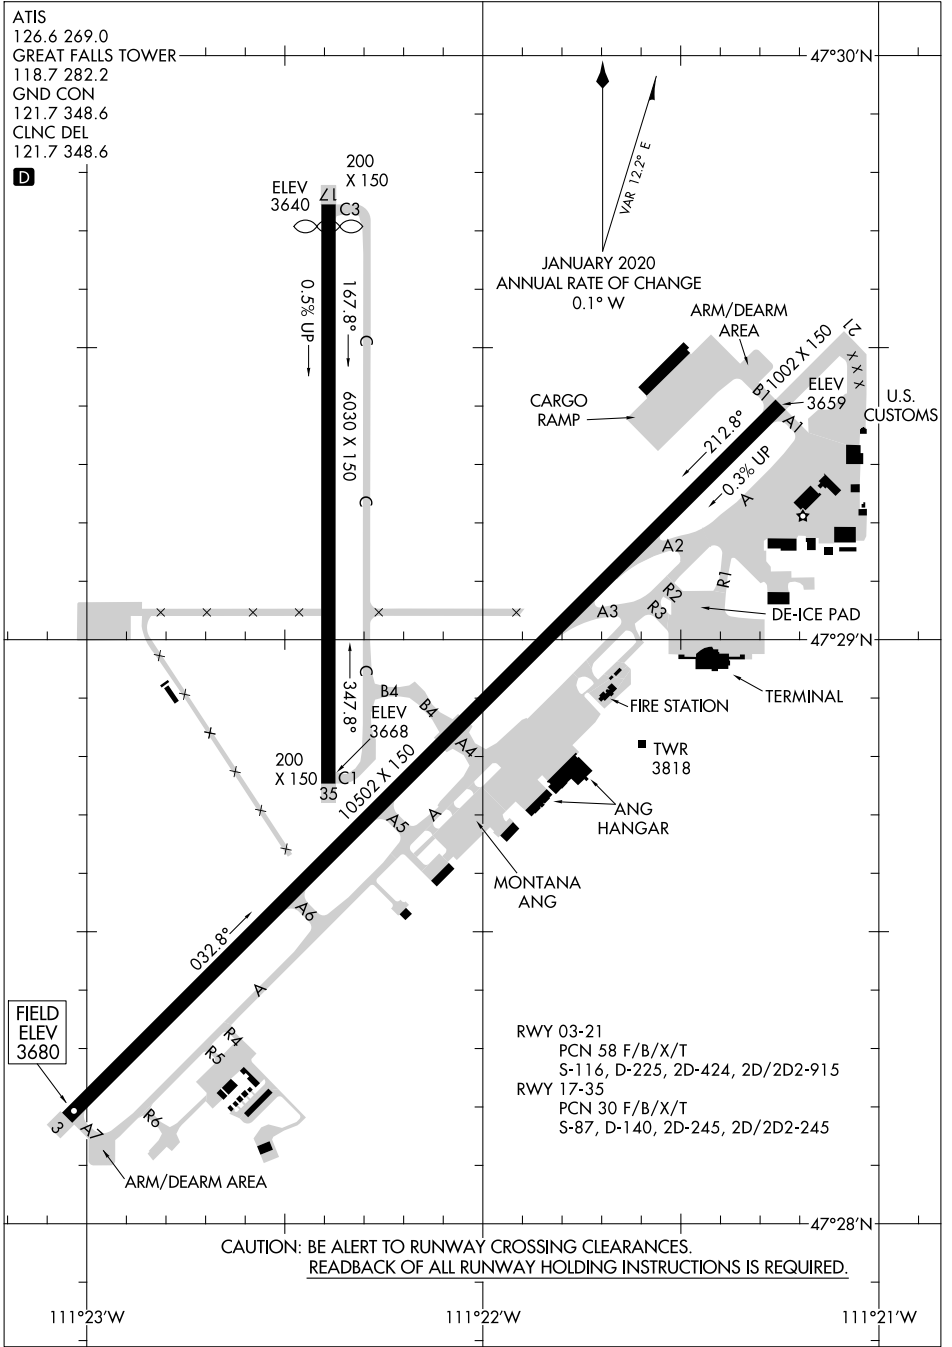

23334

# AIRPORT DIAGRAM

AL-177 (FAA)

GREAT FALLS INTL (GTF)  
GREAT FALLS, MONTANA

ATIS  
 126.6 269.0  
 GREAT FALLS TOWER  
 118.7 282.2  
 GND CON  
 121.7 348.6  
 CLNC DEL  
 121.7 348.6

**D**

NW-1, 11 JUL 2024 to 08 AUG 2024

NW-1, 11 JUL 2024 to 08 AUG 2024

AIRPORT DIAGRAM  
23334

GREAT FALLS, MONTANA  
GREAT FALLS INTL (GTF)