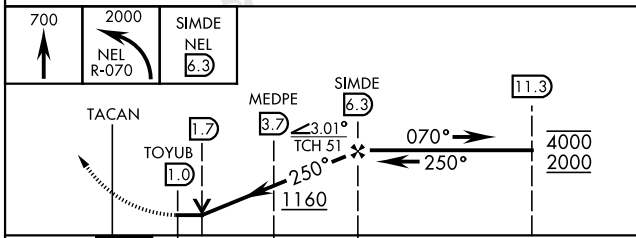

AL-223 [USN]

MISSED APPROACH: Climb to 700, then climbing left turn to 2000 to intercept NEL TACAN R-070 and hold.

<p>▼ *When ALS inop increase CAT AB vis to 1 mile, CAT CD vis to 1½ miles.</p>		<p>ATIS ★ 276.525</p>	<p>MC GUIRE APP CON 126.475 363.8</p>	<p>TOWER ★ 127.775 360.2</p>	<p>GND CON 118.375 307.375</p>
--	--	----------------------------------	--	---	---

NE-2, 11 JUL 2024 to 08 AUG 2024

NE-2, 11 JUL 2024 to 08 AUG 2024

EMERG SAFE ALT 100 NM 4100

ELEV	101	TDZE	101
------	-----	------	-----

CATEGORY	A	B	C	D
S-24*	540-½ 439 (500-½)	540-¾ 439 (500-¾)		
CIRCLING	660-1 559 (600-1)	720-1 619 (700-1)	720-1¾ 619 (700-1¾)	720-2 619 (700-2)