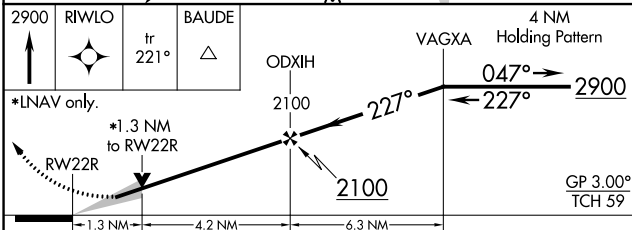

WAAS CH 93811 W22B	APP CRS 227°	Rwy Idg TDZE Apt Elev	8273 262 266
--	------------------------	-----------------------------	---

RNAV (GPS) RWY 22R

BILL AND HILLARY CLINTON NTL/ADAMS FLD (LIT)

RNP APCH.		ALSIF-2	MISSED APPROACH: Climb to 2900 direct RIWLO and on track 221° to BAUDE and hold.	
For uncompensated Baro-VNAV systems, LNAV/VNAV NA below -1.5°C or above 48°C.				
D-ATIS 125.65	LITTLE ROCK APP CON 135.4 353.6	ADAMS TOWER 118.7 257.8	GND CON 121.9 339.8	CLNC DEL 118.95

CATEGORY	A	B	C	D
LPV DA		462/18	200 (200-½)	
LNAV/VNAV DA		727/50	465 (500-1)	
LNAV MDA	740/24	478 (500-½)	740/50	478 (500-1)
C CIRCLING	820-1 554 (600-1)	1000-1 734 (800-1)	1180-2¾ 914 (1000-2¾)	1180-3 914 (1000-3)