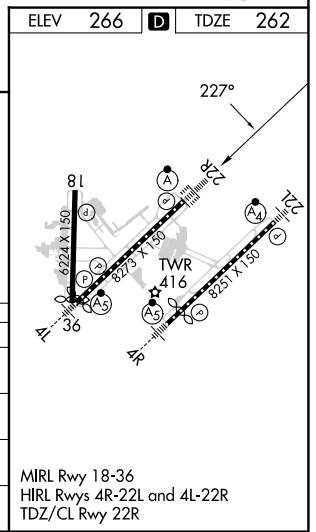

WAAS CH 93811 W22B	APP CRS 227°	Rwy Idg TDZE Apt Elev	8273 262 266
--	------------------------	-----------------------------	---

RNAV (GPS) RWY 22R

BILL AND HILLARY CLINTON NTL/ADAMS FLD (LIT)

RNP APCH.		ALSIF-2	MISSED APPROACH: Climb to 2900 direct RIWLO and on track 221° to BAUDE and hold.	
For uncompensated Baro-VNAV systems, LNAV/VNAV NA below -1.5°C or above 48°C.				
D-ATIS 125.65	LITTLE ROCK APP CON 135.4 353.6	ADAMS TOWER 118.7 257.8	GND CON 121.9 339.8	CLNC DEL 118.95

CATEGORY	A	B	C	D
LPV DA		462/18	200 (200-½)	
LNAV/VNAV DA		727/50	465 (500-1)	
LNAV MDA	740/24	478 (500-½)	740/50	478 (500-1)
C CIRCLING	820-1 554 (600-1)	1000-1 734 (800-1)	1180-2¾ 914 (1000-2¾)	1180-3 914 (1000-3)