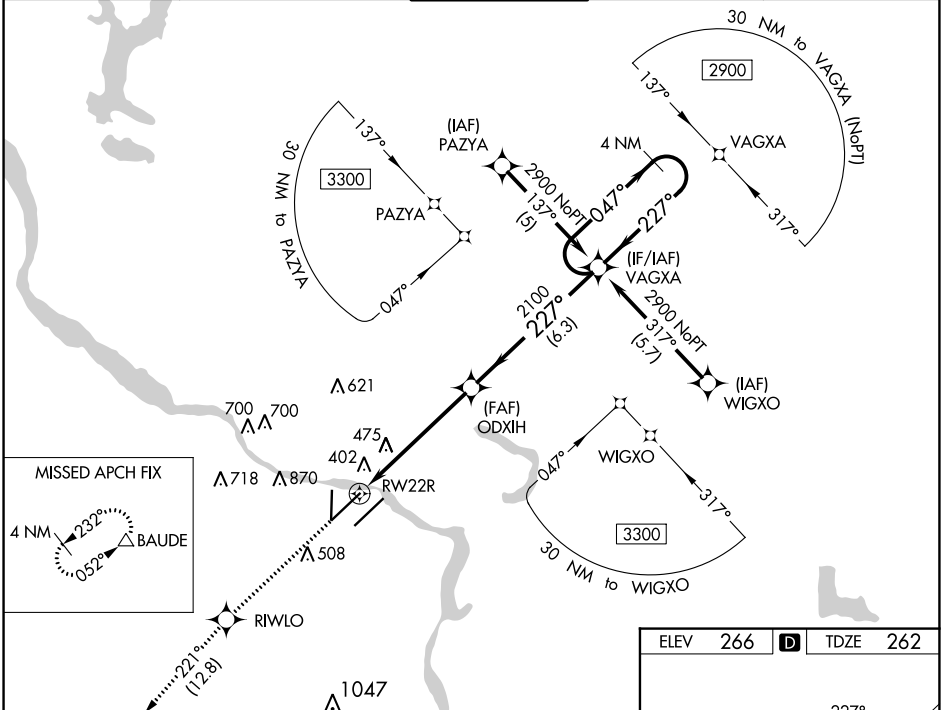

WAAS CH 93811 W22B	APP CRS 227°	Rwy Idg TDZE Apt Elev	8273 262 266
--	------------------------	-----------------------------	---

RNAV (GPS) RWY 22R

BILL AND HILLARY CLINTON NTL/ADAMS FLD (LIT)

RNP APCH.		ALSIF-2	MISSED APPROACH: Climb to 2900 direct RIWLO and on track 221° to BAUDE and hold.	
For uncompensated Baro-VNAV systems, LNAV/VNAV NA below -1.5°C or above 48°C.				
D-ATIS 125.65	LITTLE ROCK APP CON 135.4 353.6	ADAMS TOWER 118.7 257.8	GND CON 121.9 339.8	CLNC DEL 118.95

CATEGORY	A	B	C	D
LPV DA		462/18	200 (200-½)	
LNAV/VNAV DA		727/50	465 (500-1)	
LNAV MDA	740/24	478 (500-½)	740/50	478 (500-1)
C CIRCLING	820-1 554 (600-1)	1000-1 734 (800-1)	1180-2¾ 914 (1000-2¾)	1180-3 914 (1000-3)

SC-1, 11 JUL 2024 to 08 AUG 2024

SC-1, 11 JUL 2024 to 08 AUG 2024