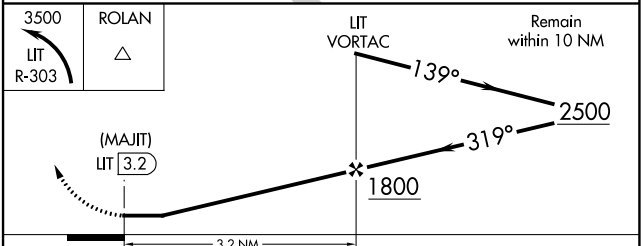

VORTAC LIT 113.9 Chan 86	APP CRS 319°	Rwy Idg TDZE Apt Elev 266	N/A N/A 266
--	------------------------	---	--------------------------

VOR-A

BILL AND HILLARY CLINTON NTL/ADAMS FLD (LIT)

<p>▽ △</p>		<p>MISSED APPROACH: Climbing left turn to 3500 on LIT R-303 to ROLAN INT and hold.</p>		
------------------------------	--	--	--	--

CATEGORY	A	B	C	D
☑ CIRCLING	940-1 674 (700-1)	1000-1 734 (800-1)	1180-2¾ 914 (1000-2¾)	1180-3 914 (1000-3)

SC-1, 11 JUL 2024 to 08 AUG 2024

SC-1, 11 JUL 2024 to 08 AUG 2024