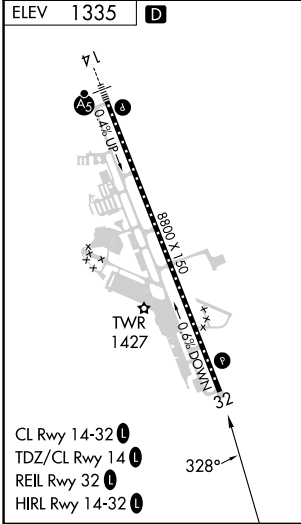

APP CRS	Rwy Idg	N/A
328°	TDZE	N/A
	Apt Elev	1335

RNAV (GPS)-D

ROGUE VALLEY INTL-MEDFORD (MFR)

RNP APCH.		MISSED APPROACH: Climb to 7800 direct OED VORTAC and hold, continue climb-in-hold to 7800.	
<p>Circling NA for Cats C and D northeast of Rwy 14-32.</p> <p>-3°C</p>			

ATIS	CASCADE APP CON *	MEDFORD TOWER *	GND CON	UNICOM
127.25	124.3 379.9	119.4 (CTAF) 257.8	121.8	122.95

CATEGORY	A	B	C	D
CIRCLING	3600-1¼ 2265 (2300-1¼)	3600-1½ 2265 (2300-1½)	3600-3	2265 (2300-3)

NW-1, 11 JUL 2024 to 08 AUG 2024