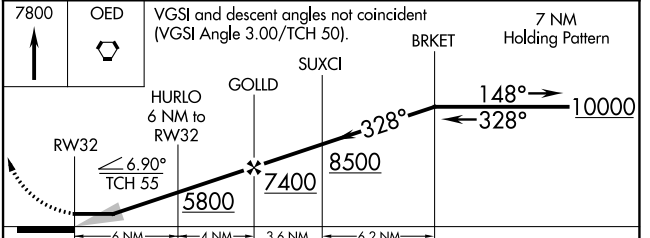

APP CRS	Rwy Idg	N/A
328°	TDZE	N/A
	Apt Elev	1335

RNAV (GPS)-D

ROGUE VALLEY INTL-MEDFORD (MFR)

RNP APCH.		MISSED APPROACH: Climb to 7800 direct OED VORTAC and hold, continue climb-in-hold to 7800.	
<p>Circling NA for Cats C and D northeast of Rwy 14-32.</p> <p>-3°C</p>			

ATIS	CASCADE APP CON *	MEDFORD TOWER *	GND CON	UNICOM
127.25	124.3 379.9	119.4 (CTAF) 257.8	121.8	122.95

CATEGORY	A	B	C	D
CIRCLING	3600-1¼ 2265 (2300-1¼)	3600-1½ 2265 (2300-1½)	3600-3	2265 (2300-3)

NW-1, 11 JUL 2024 to 08 AUG 2024