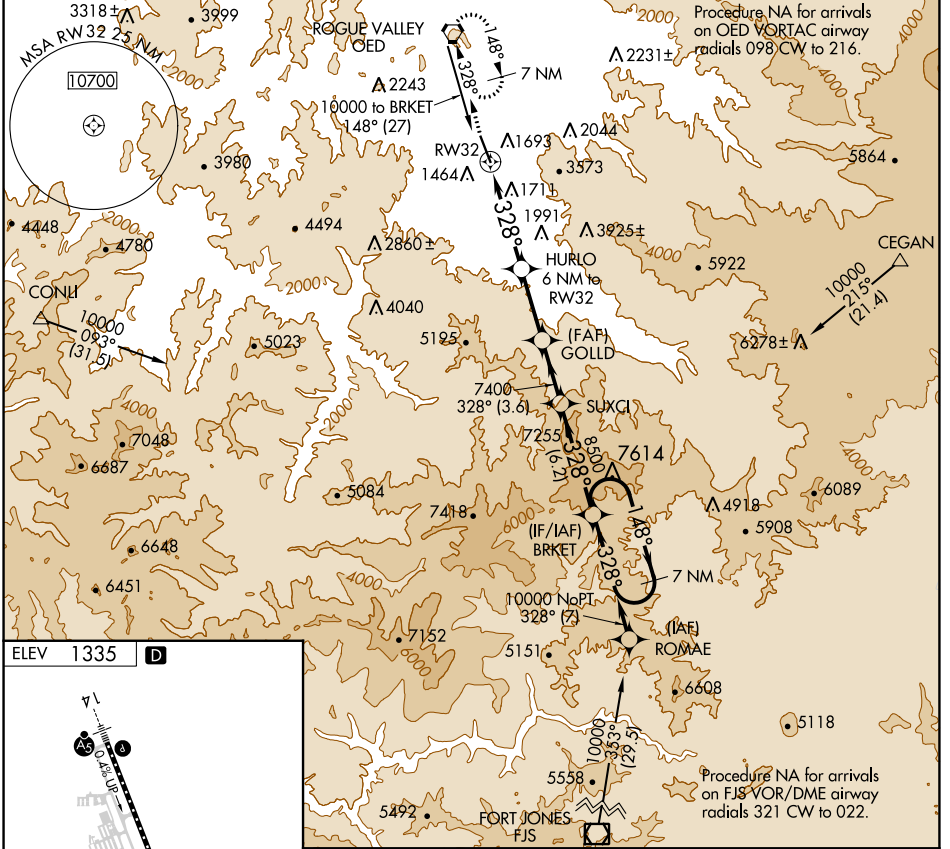

APP CRS	Rwy Idg	N/A
328°	TDZE	N/A
	Apt Elev	1335

RNAV (GPS)-D

ROGUE VALLEY INTL-MEDFORD (MFR)

RNP APCH.		MISSED APPROACH: Climb to 7800 direct OED VORTAC and hold, continue climb-in-hold to 7800.	
<p>Circling NA for Cats C and D northeast of Rwy 14-32.</p> <p>-3°C</p>			

ATIS	CASCADE APP CON *	MEDFORD TOWER *	GND CON	UNICOM
127.25	124.3 379.9	119.4 (CTAF) 257.8	121.8	122.95

CATEGORY	A	B	C	D
CIRCLING	3600-1¼ 2265 (2300-1¼)	3600-1½ 2265 (2300-1½)	3600-3	2265 (2300-3)

NW-1, 11 JUL 2024 to 08 AUG 2024

NW-1, 11 JUL 2024 to 08 AUG 2024