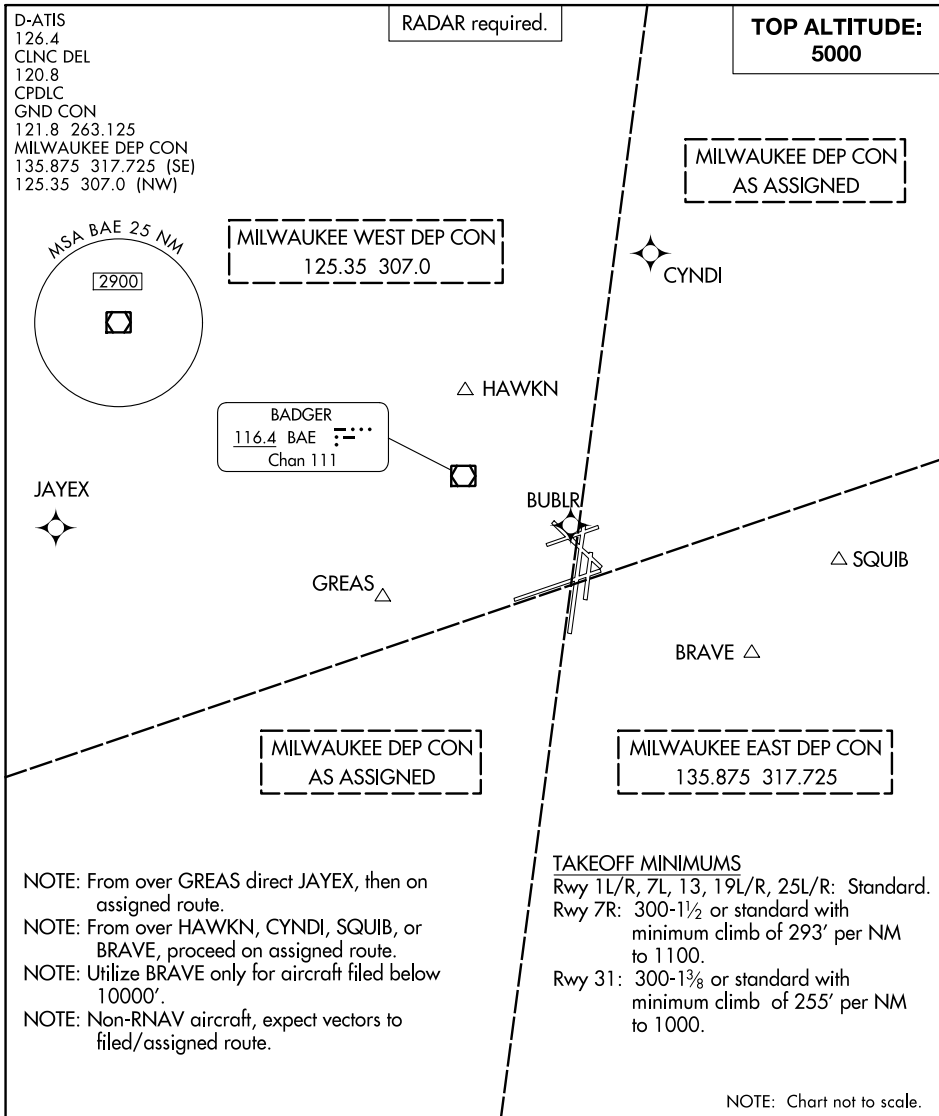

(MKE9.BUBLR) 23334

MITCHELL NINE DEPARTURE

AL-262 (FAA)

GENERAL MITCHELL INTL (MKE)
MILWAUKEE, WISCONSIN

EC-3, 11 JUL 2024 to 08 AUG 2024

EC-3, 11 JUL 2024 to 08 AUG 2024

DEPARTURE ROUTE DESCRIPTION

TAKEOFF ALL RUNWAYS: Turn to assigned heading, maintain 5000 or assigned altitude. Expect RADAR vectors to join filed/assigned route. Expect clearance to filed altitude ten minutes after departure.

MITCHELL NINE DEPARTURE

(MKE9.BUBLR) 10AUG23

MILWAUKEE, WISCONSIN
GENERAL MITCHELL INTL (MKE)