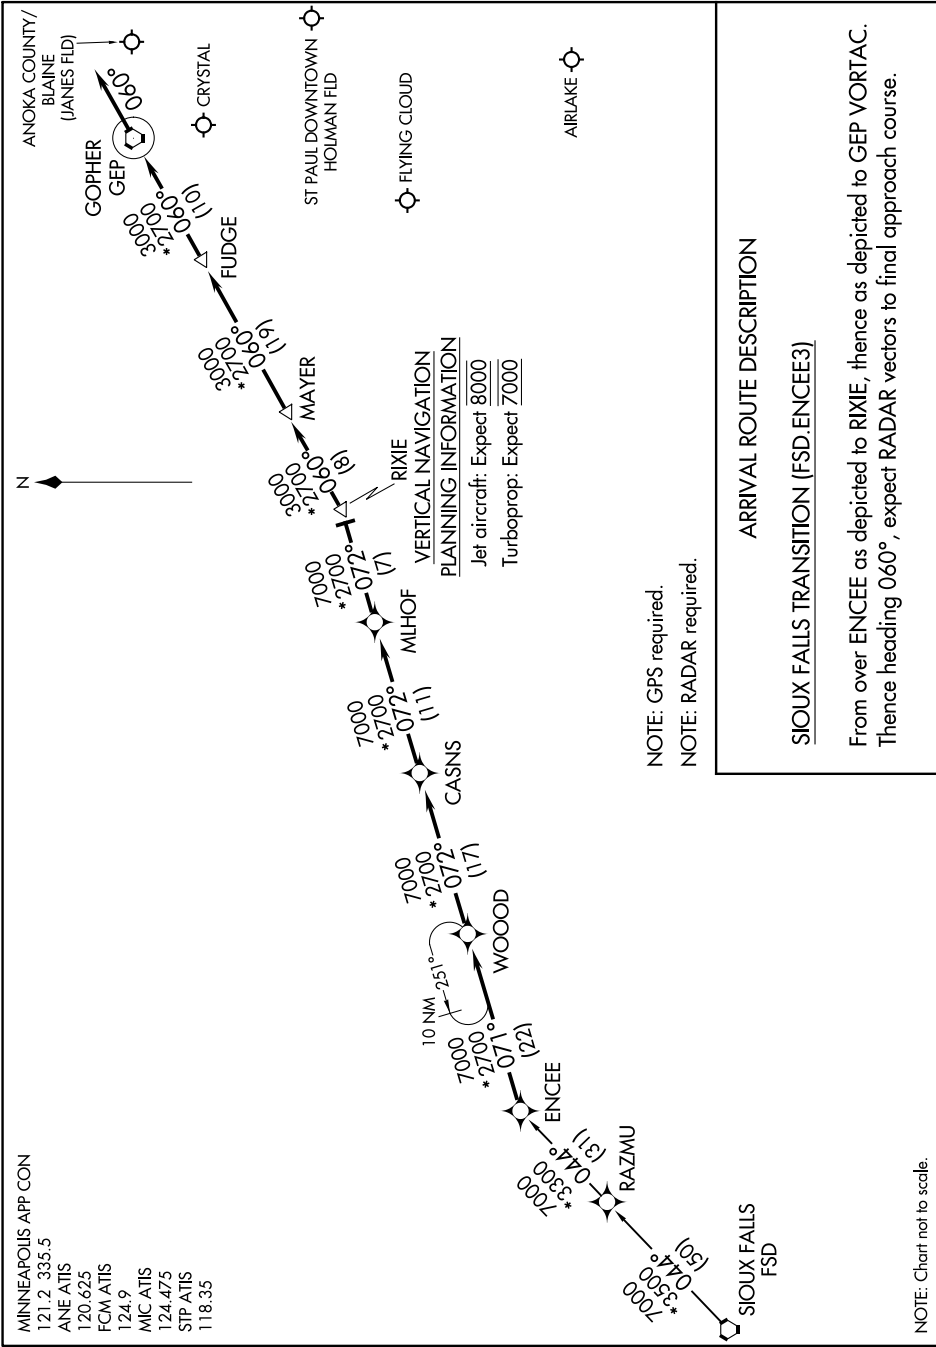

# ENCEE THREE ARRIVAL (RNAV)

AL-263 (FAA)

MINNEAPOLIS-ST PAUL, MINNESOTA

NC-1, 11 JUL 2024 to 08 AUG 2024

**ARRIVAL ROUTE DESCRIPTION**

SIUX FALLS TRANSITION (FSD.ENCEE3)

From over ENCEE as depicted to RIXIE, thence as depicted to GEP VORTAC. Thence heading 060°, expect RADAR vectors to final approach course.

# ENCEE THREE ARRIVAL (RNAV)

MINNEAPOLIS-ST PAUL, MINNESOTA

NOTE: Chart not to scale.

NC-1, 11 JUL 2024 to 08 AUG 2024