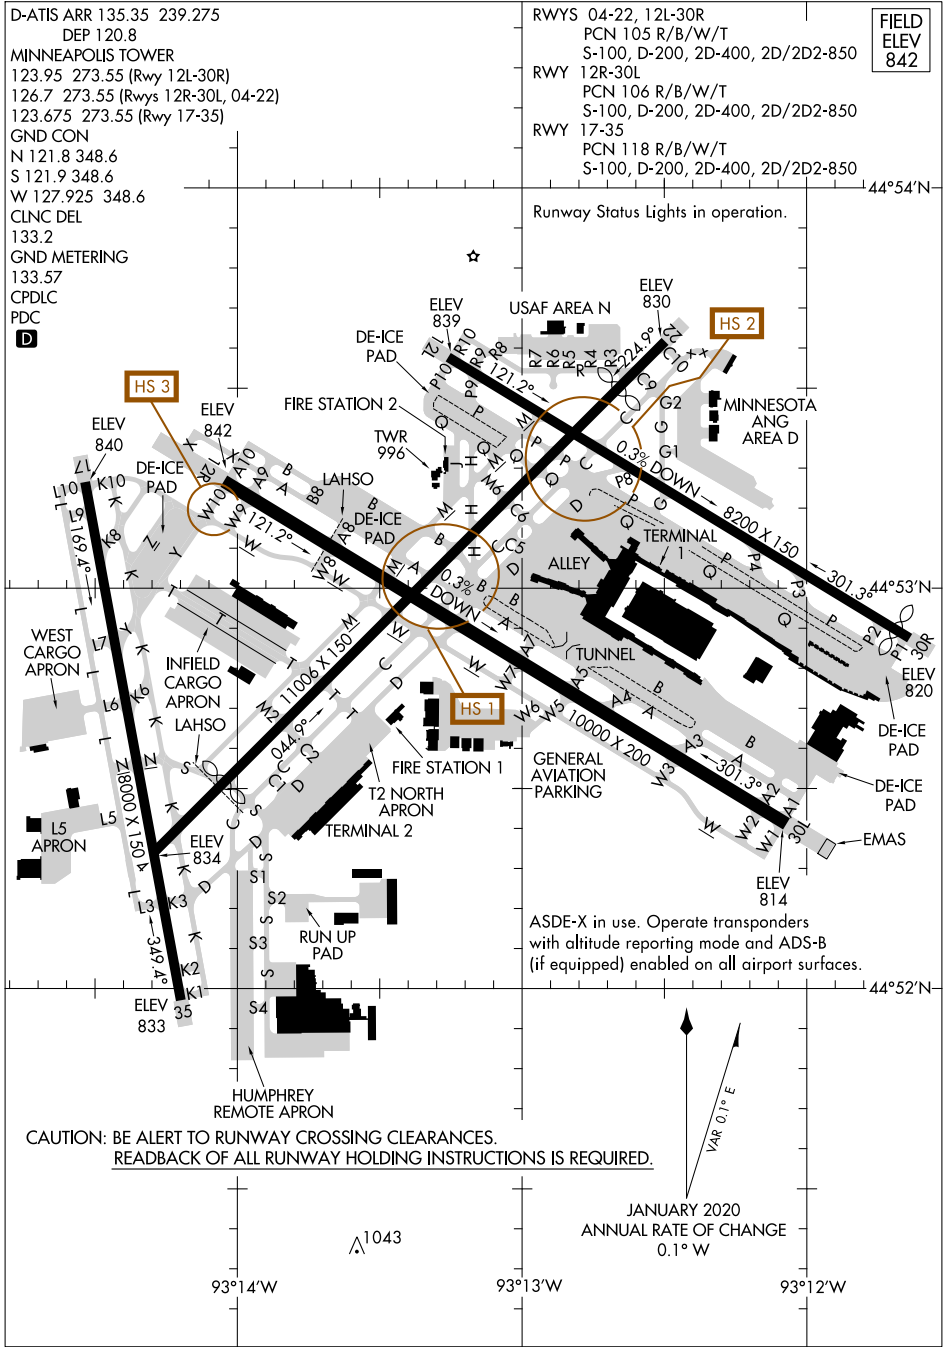

22027

AIRPORT DIAGRAM

MINNEAPOLIS-ST PAUL INTL/WOLD-CHAMBERLAIN (MSP)

AL-264 (FAA)

MINNEAPOLIS, MINNESOTA

NC-1, 11 JUL 2024 to 08 AUG 2024

NC-1, 11 JUL 2024 to 08 AUG 2024

AIRPORT DIAGRAM

22027

MINNEAPOLIS-ST PAUL INTL/WOLD-CHAMBERLAIN (MSP)

MINNEAPOLIS, MINNESOTA