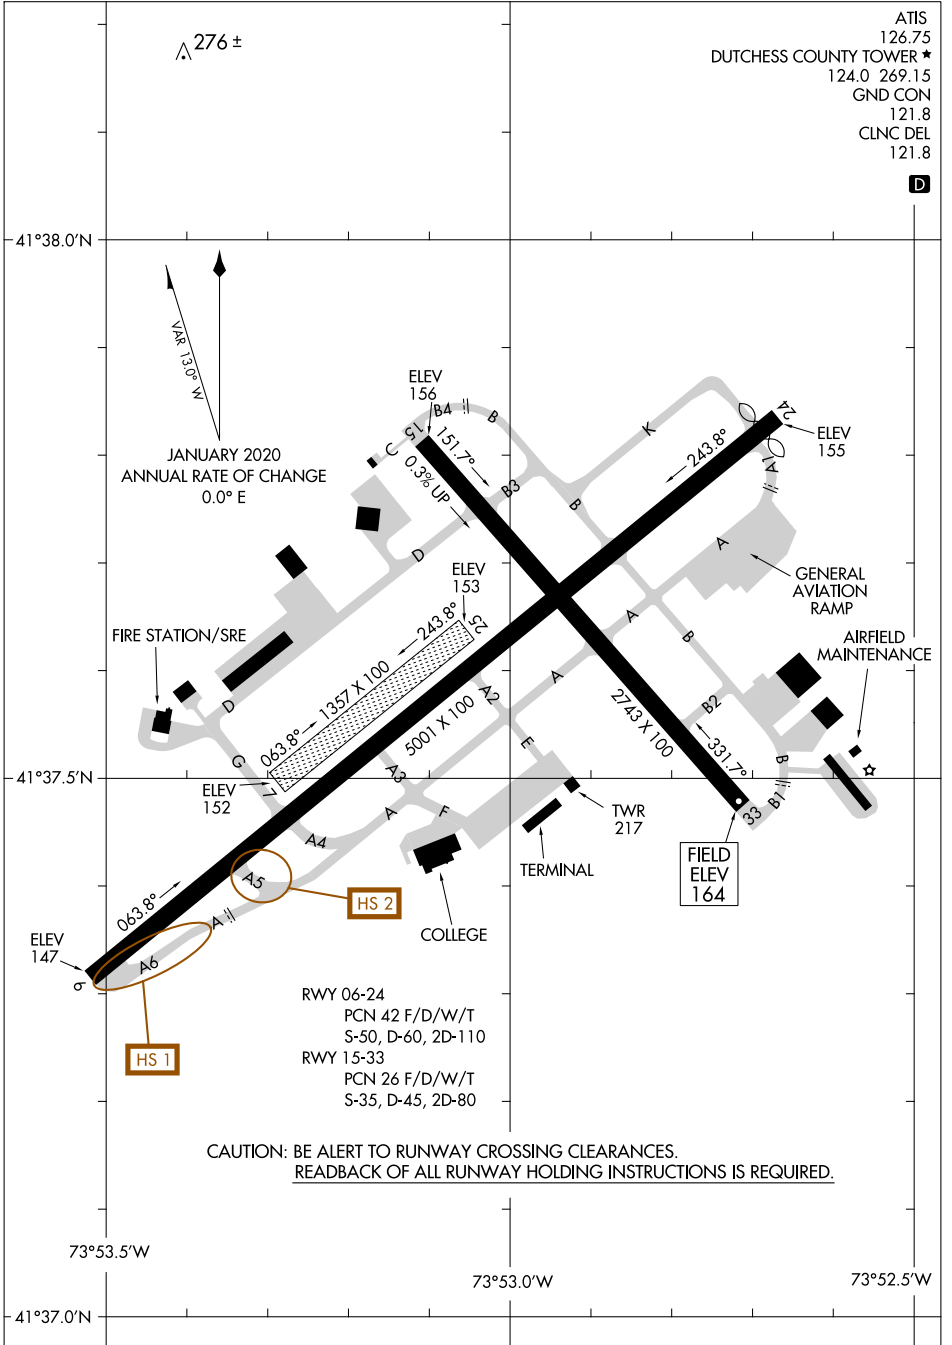

22307

# AIRPORT DIAGRAM

AL-286 (FAA)

HUDSON VALLEY RGNL (POU)  
POUGHKEEPSIE, NEW YORK

NE-2, 11 JUL 2024 to 08 AUG 2024

NE-2, 11 JUL 2024 to 08 AUG 2024

# AIRPORT DIAGRAM

22307

POUGHKEEPSIE, NEW YORK  
HUDSON VALLEY RGNL (POU)