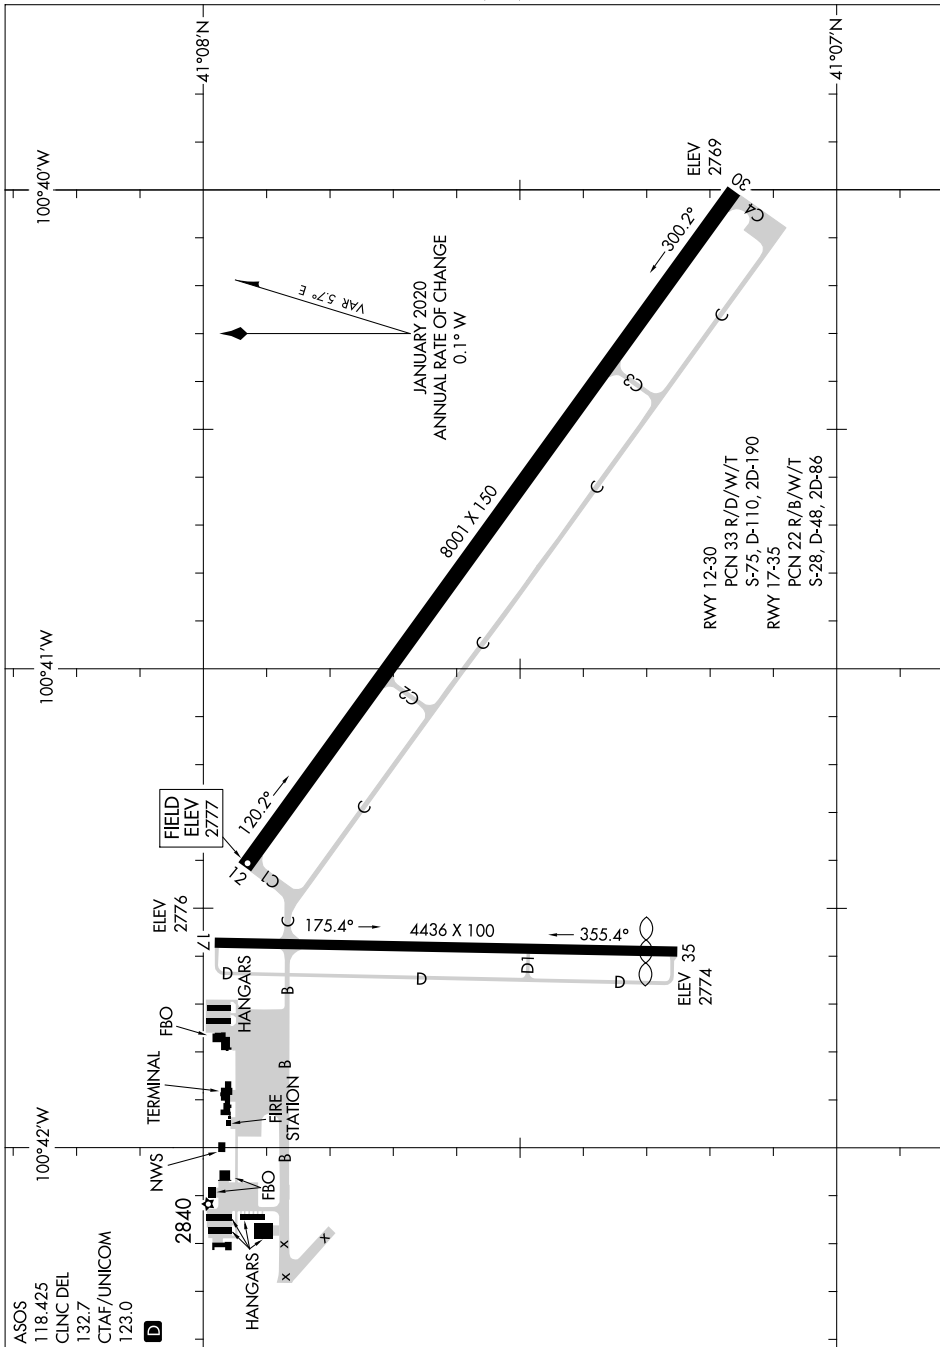

# AIRPORT DIAGRAM

NORTH PLATTE RGNL/LEE BIRD FLD (L.B.F')

AL-292 (FAA)

NORTH PLATTE, NEBRASKA

NC-2, 11 JUL 2024 to 08 AUG 2024

NC-2, 11 JUL 2024 to 08 AUG 2024

# AIRPORT DIAGRAM

NORTH PLATTE, NEBRASKA  
NORTH PLATTE RGNL/LEE BIRD FLD (L.B.F')