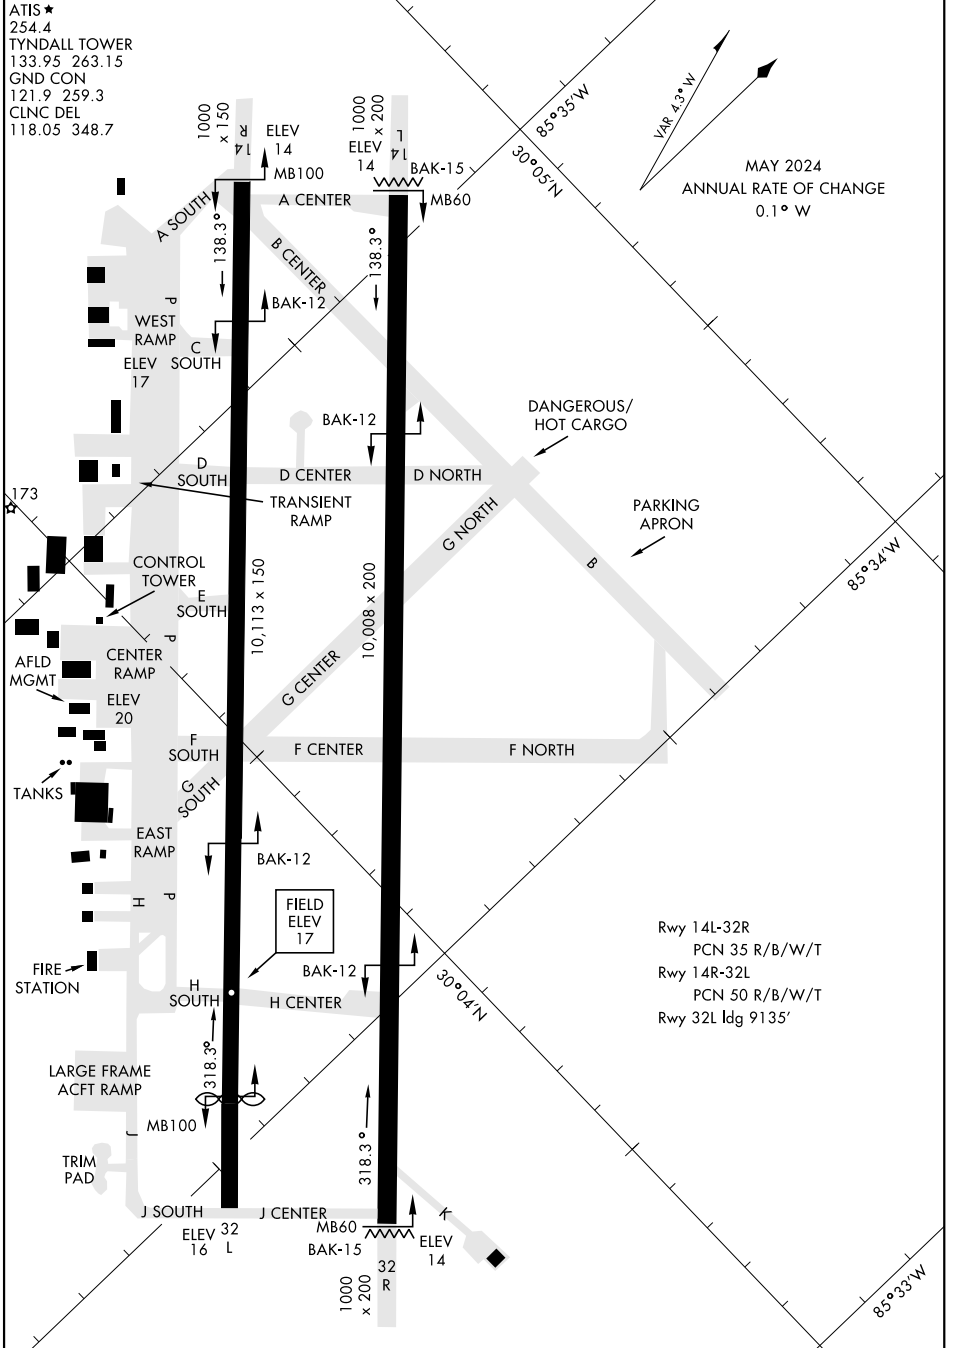

# AIRPORT DIAGRAM

[USAF]

TYNDALL AFB (KPAM)

PANAMA CITY, FLORIDA

ATIS ★  
 254.4  
 TYNDALL TOWER  
 133.95 263.15  
 GND CON  
 121.9 259.3  
 CLNC DEL  
 118.05 348.7

MAY 2024  
 ANNUAL RATE OF CHANGE  
 0.1° W

SE-3, 11 JUL 2024 to 08 AUG 2024

SE-3, 11 JUL 2024 to 08 AUG 2024

# AIRPORT DIAGRAM

PANAMA CITY, FLORIDA

TYNDALL AFB (KPAM)