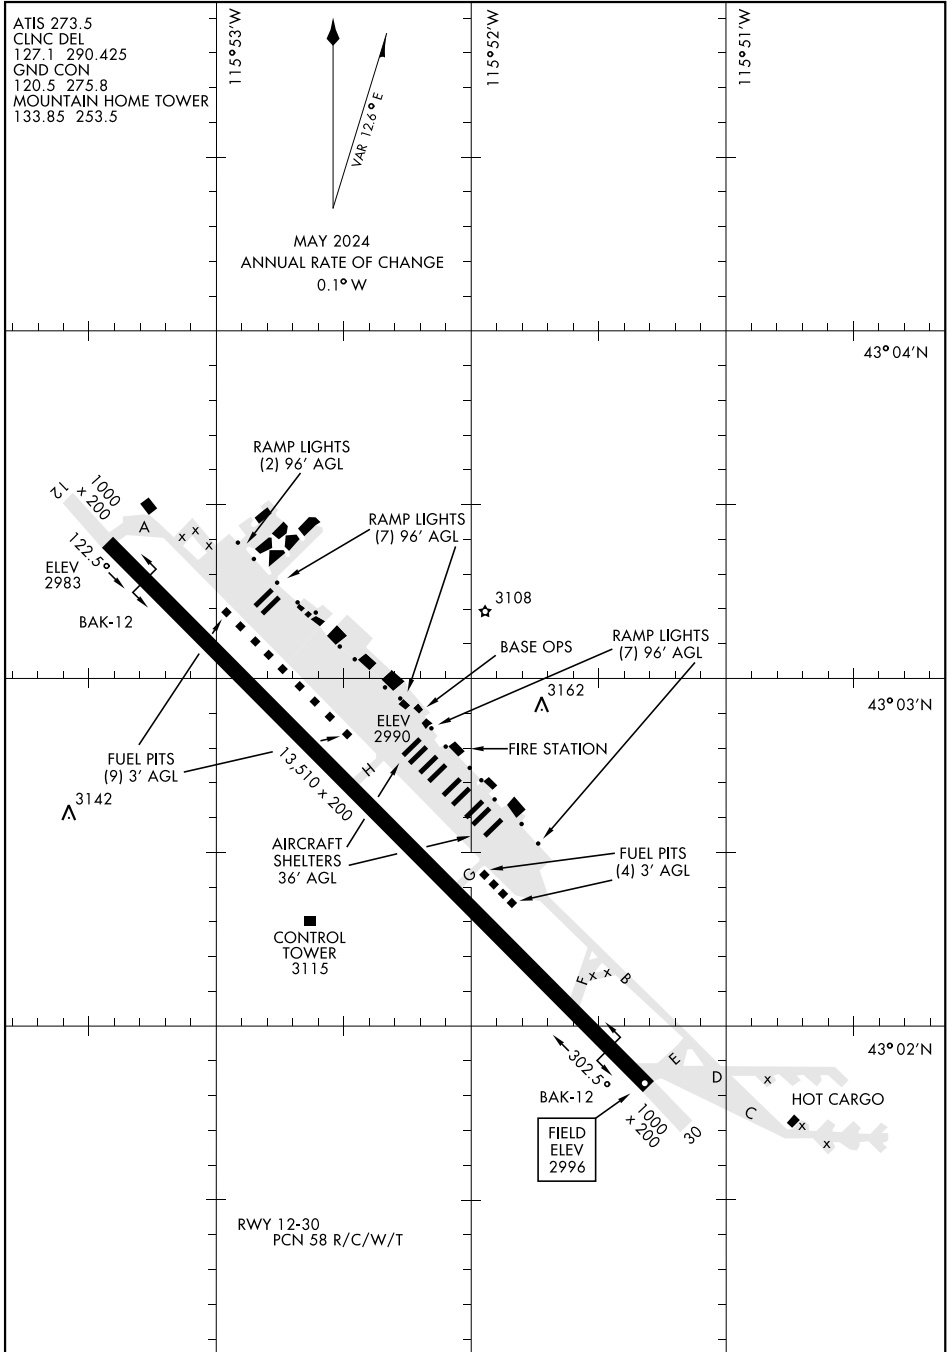

AIRPORT DIAGRAM

[USAF]

MOUNTAIN HOME AFB (KMUO)

MOUNTAIN HOME, IDAHO

ATIS 273.5
 CLNC DEL 127.1 290.425
 GND CON 120.5 275.8
 MOUNTAIN HOME TOWER 133.85 253.5

115°53'W

115°52'W

115°51'W

MAY 2024
 ANNUAL RATE OF CHANGE
 0.1° W

43°04'N

43°03'N

43°02'N

NW-1, 11 JUL 2024 to 08 AUG 2024

NW-1, 11 JUL 2024 to 08 AUG 2024

AIRPORT DIAGRAM

MOUNTAIN HOME, IDAHO
MOUNTAIN HOME AFB (KMUO)