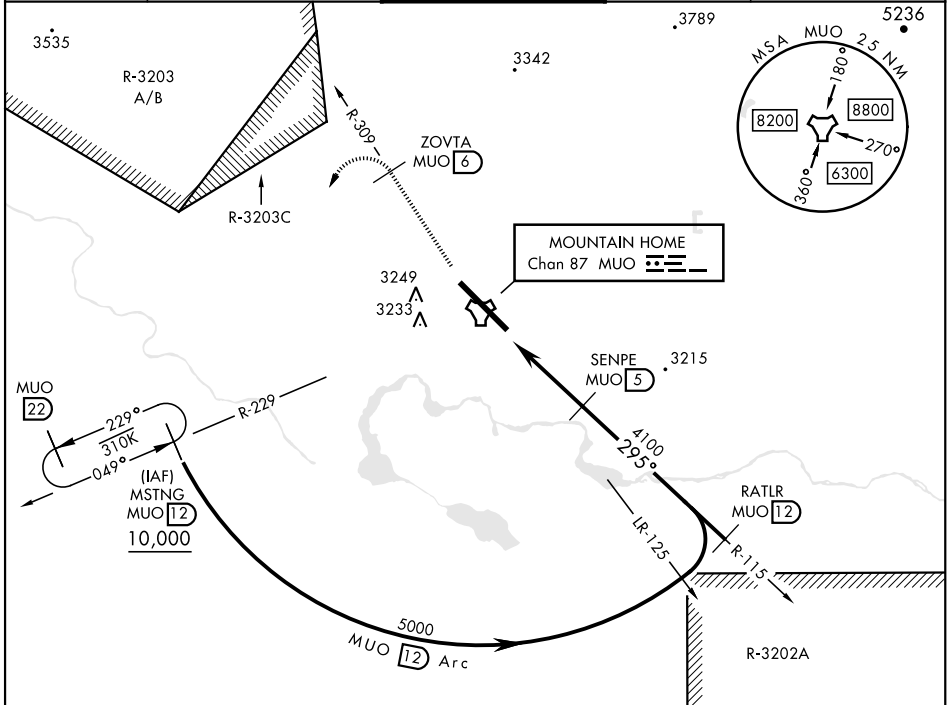

# TACAN Z RWY 30

MOUNTAIN HOME AFB (KMUO)

TACAN MUO Chan 87	APCH CRS 295°	Rwy Idg 13,510 TDZE 2996 Arpt Elev 2996
-------------------	---------------	---

[USAF]

▼ \* When ALS inop, increase CAT AB RVR to 55 and vis to 1 mile, CAT CDE vis to 1½ miles.  
 \*\* Circling NA NE of Rwy 12-30.

**MISSED APPROACH:** Climb to 10,000 via MUO R-309 to ZOVRTA/6 DME, turn left and intercept MUO R-229 to MSTNG/12 DME and hold. Continue climb in hold to 10,000.

ATIS 273.5	MOUNTAIN HOME APP CON 124.8 259.1	MOUNTAIN HOME TOWER 133.85 253.5	GND CON 120.5 275.8	CLNC DEL 127.1 290.425
------------	-----------------------------------	----------------------------------	---------------------	------------------------

NW-1, 11 JUL 2024 to 08 AUG 2024

NW-1, 11 JUL 2024 to 08 AUG 2024

EMERG SAFE ALT 100 NM 14,200

ELEV 2996	TDZE 2996
-----------	-----------

CATEGORY	A	B	C	D	E
S-30 *	3480/24 484 (500-½)		3480/50 484 (500-1)		
CIRCLING **	3520-1 524 (600-1)	3560-1 564 (600-1)	3560-1½ 564 (600-1½)	3560-2 564 (600-2)	3700-2½ 704 (800-2½)

# TACAN Z RWY 30