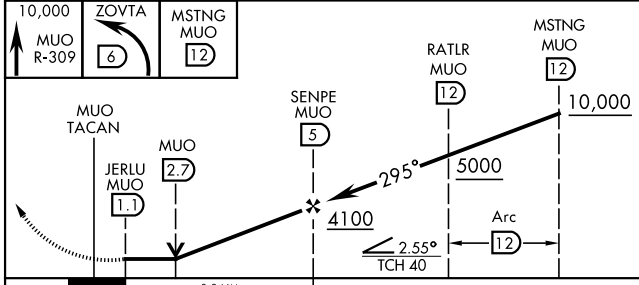

**MISSED APPROACH:** Climb to 10,000 via MUO R-309 to ZOVRTA/6 DME, turn left and intercept MUO R-229 to MSTNG/12 DME and hold. Continue climb in hold to 10,000.

ATIS 273.5	MOUNTAIN HOME APP CON 124.8 259.1	MOUNTAIN HOME TOWER 133.85 253.5	GND CON 120.5 275.8	CLNC DEL 127.1 290.425
------------	-----------------------------------	----------------------------------	---------------------	------------------------

NW-1, 11 JUL 2024 to 08 AUG 2024

NW-1, 11 JUL 2024 to 08 AUG 2024

EMERG SAFE ALT 100 NM 14,200

ELEV 2996	TDZE 2996
-----------	-----------

CATEGORY	A	B	C	D	E
S-30 *	3480/24 484 (500-½)		3480/50 484 (500-1)		
CIRCLING **	3520-1 524 (600-1)	3560-1 564 (600-1)	3560-1½ 564 (600-1½)	3560-2 564 (600-2)	3700-2½ 704 (800-2½)