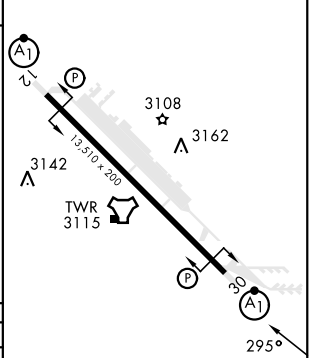

# TACAN Z RWY 30

MOUNTAIN HOME AFB (KMUO)

TACAN MUO Chan 87	APCH CRS 295°	Rwy Idg 13,510 TDZE 2996 Arpt Elev 2996
-------------------	---------------	---

[USAF]

▼ \* When ALS inop, increase CAT AB RVR to 55 and vis to 1 mile, CAT CDE vis to 1½ miles.  
 \*\* Circling NA NE of Rwy 12-30.

**MISSED APPROACH:** Climb to 10,000 via MUO R-309 to ZOVRTA/6 DME, turn left and intercept MUO R-229 to MSTNG/12 DME and hold. Continue climb in hold to 10,000.

ATIS 273.5	MOUNTAIN HOME APP CON 124.8 259.1	MOUNTAIN HOME TOWER 133.85 253.5	GND CON 120.5 275.8	CLNC DEL 127.1 290.425
------------	-----------------------------------	----------------------------------	---------------------	------------------------

NW-1, 11 JUL 2024 to 08 AUG 2024

NW-1, 11 JUL 2024 to 08 AUG 2024

EMERG SAFE ALT 100 NM 14,200

ELEV 2996	TDZE 2996
-----------	-----------

CATEGORY	A	B	C	D	E
S-30 *	3480/24 484 (500-½)		3480/50 484 (500-1)		
CIRCLING **	3520-1 524 (600-1)	3560-1 564 (600-1)	3560-1½ 564 (600-1½)	3560-2 564 (600-2)	3700-2½ 704 (800-2½)