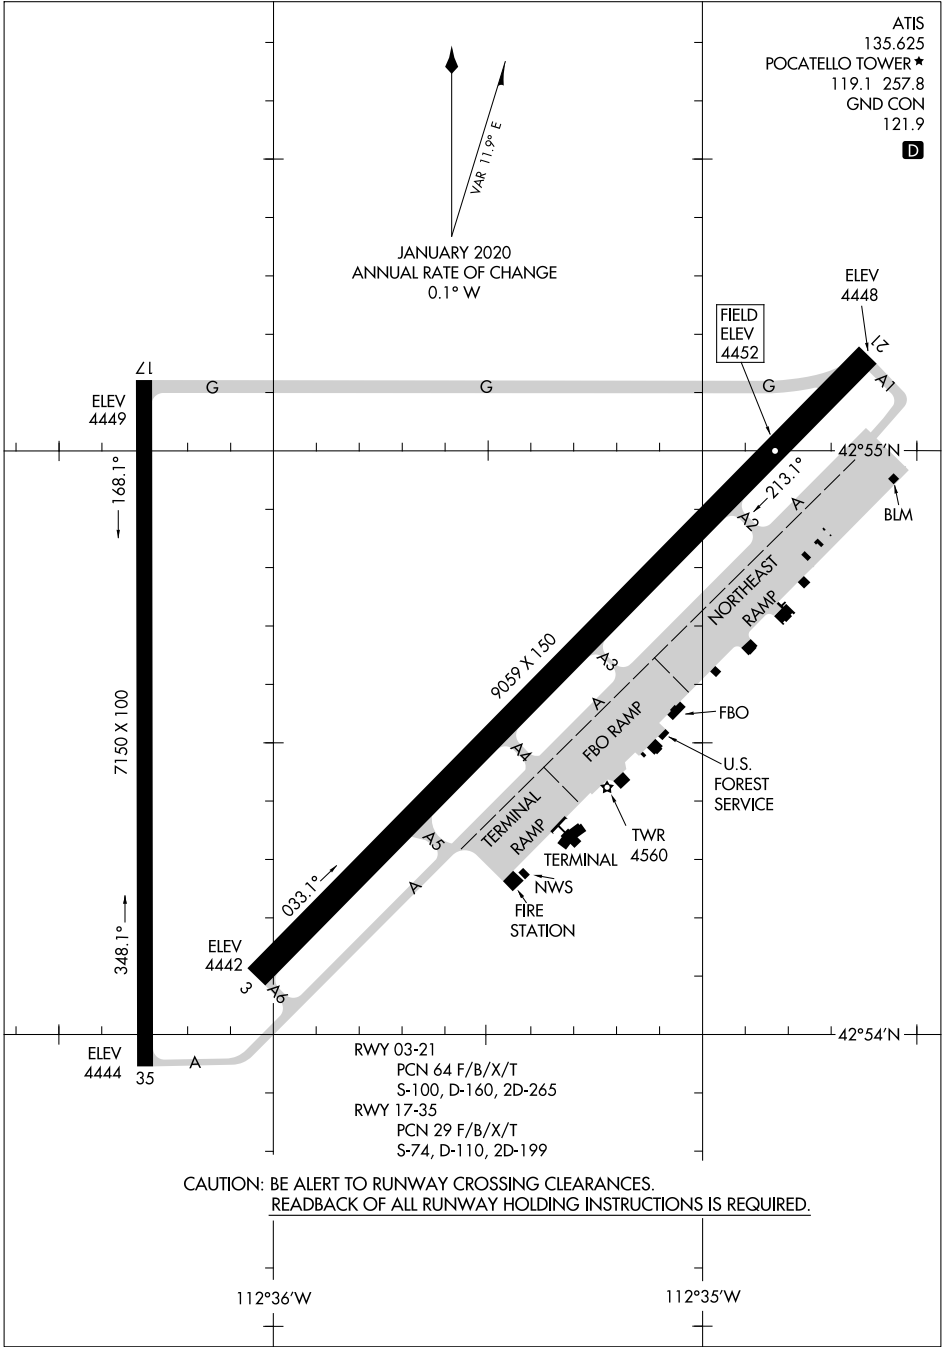

AIRPORT DIAGRAM

POCATELLO RGNL (PIH)
POCATELLO, IDAHO

AL-327 (FAA)

ATIS 135.625
 POCATELLO TOWER ★ 119.1 257.8
 GND CON 121.9
D

JANUARY 2020
 ANNUAL RATE OF CHANGE
 0.1° W

CAUTION: BE ALERT TO RUNWAY CROSSING CLEARANCES.
 READBACK OF ALL RUNWAY HOLDING INSTRUCTIONS IS REQUIRED.

NW-1, 11 JUL 2024 to 08 AUG 2024

NW-1, 11 JUL 2024 to 08 AUG 2024

AIRPORT DIAGRAM

POCATELLO, IDAHO
POCATELLO RGNL (PIH)