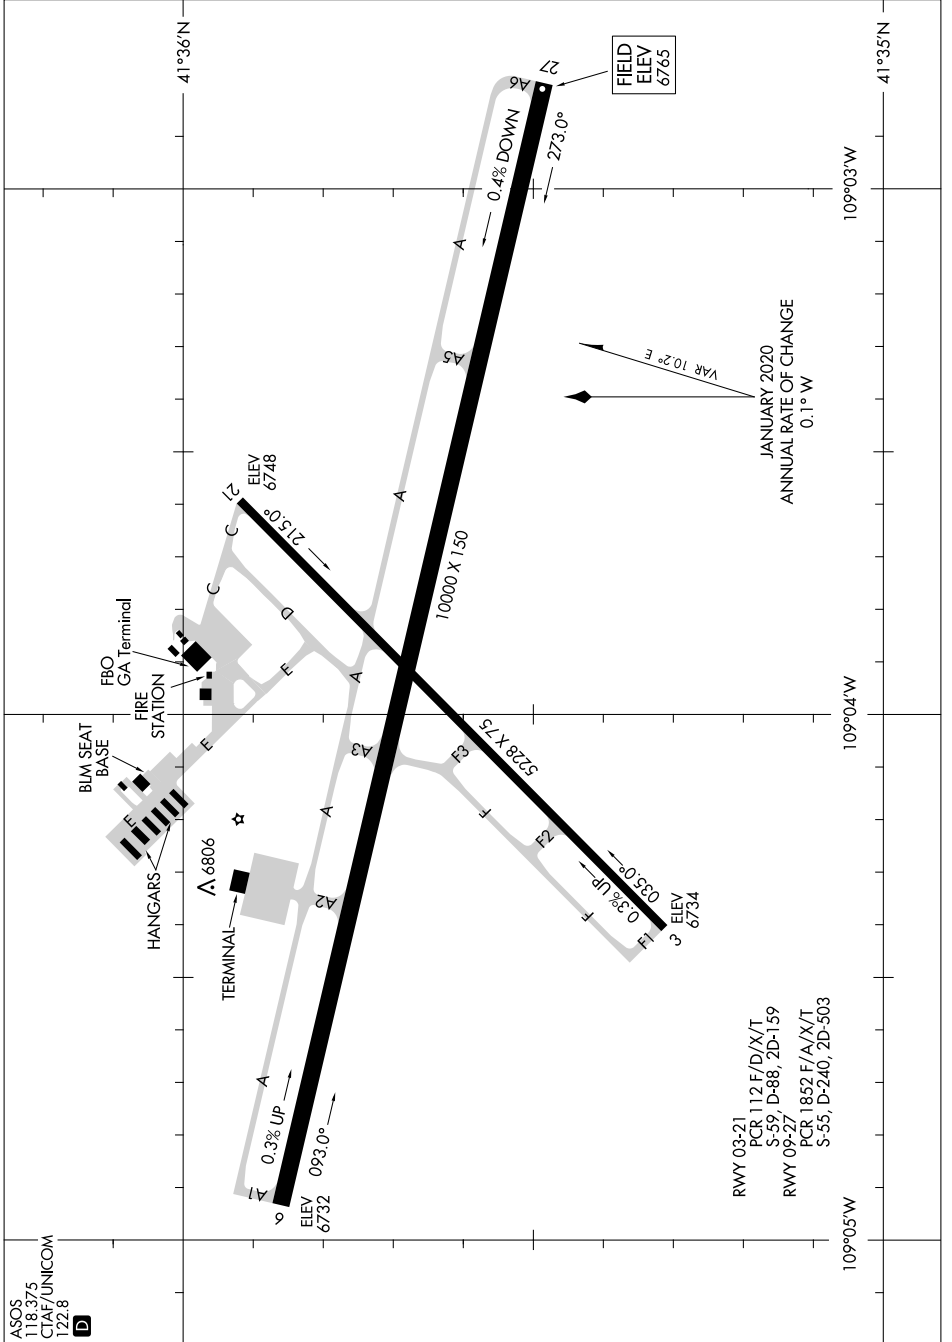

AIRPORT DIAGRAM

AL-353 (FAA)

SOUTHWEST WYOMING RGNL (R.K.S)
ROCK SPRINGS, WYOMING

NW-1, 11 JUL 2024 to 08 AUG 2024

NW-1, 11 JUL 2024 to 08 AUG 2024

ASOS
118.375
CTAF/UNICOM
122.8
D

AIRPORT DIAGRAM

RWY 03-21
PCR 112 F/D/X/T
S-59, D-88, 2D-159
RWY 09-27
PCR 1852 F/A/X/T
S-55, D-240, 2D-503

ROCK SPRINGS, WYOMING
SOUTHWEST WYOMING RGNL (R.K.S)