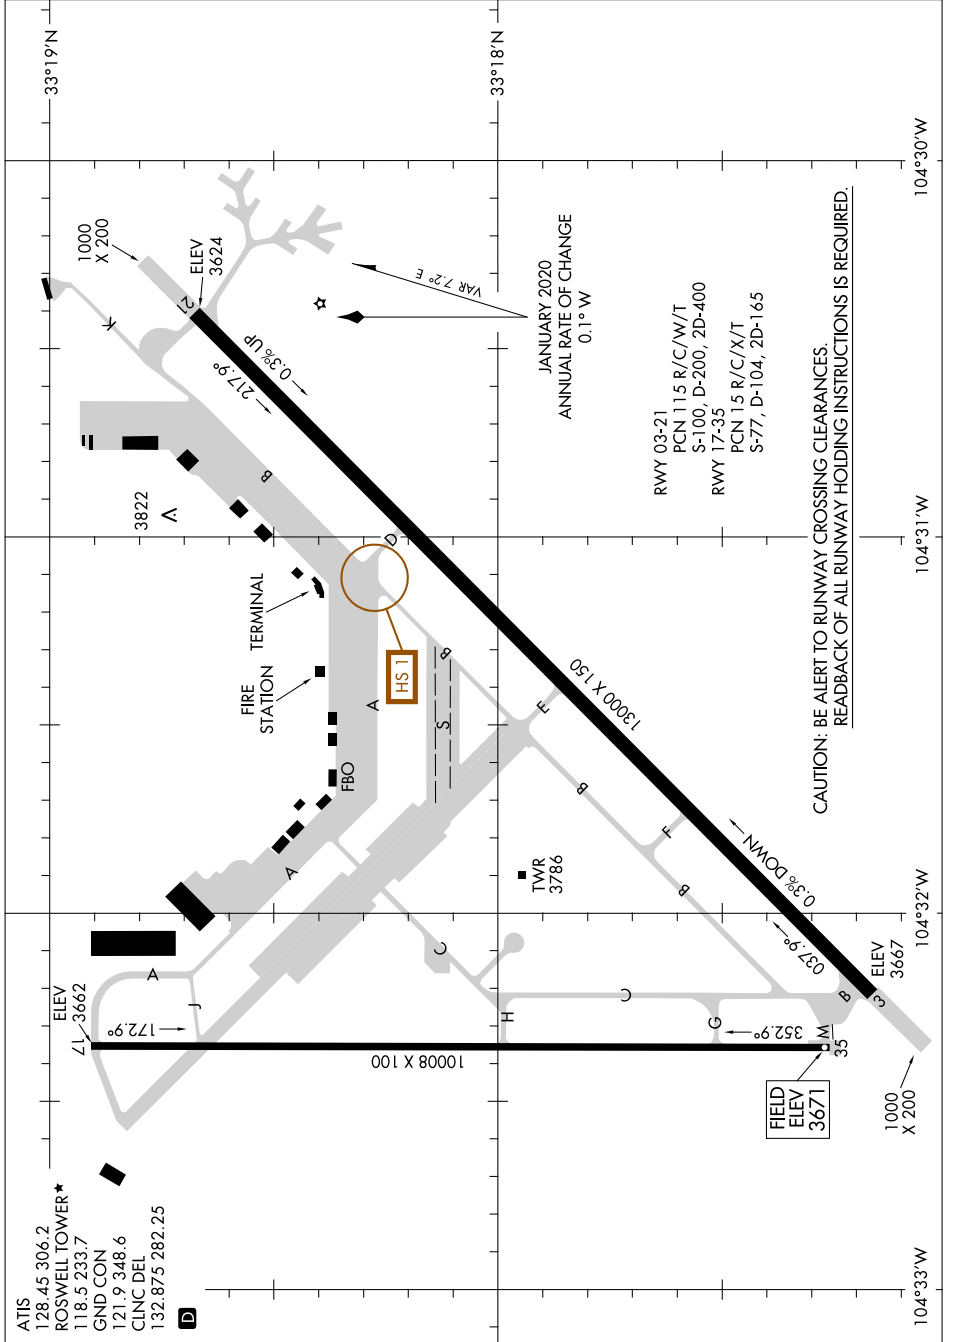

23110

AIRPORT DIAGRAM

AL-354 (FAA)

ROSWELL AIR CENTER (ROW)
ROSWELL, NEW MEXICO

SW-1, 11 JUL 2024 to 08 AUG 2024

CAUTION: BE ALERT TO RUNWAY CROSSING CLEARANCES.
READBACK OF ALL RUNWAY HOLDING INSTRUCTIONS IS REQUIRED.

SW-1, 11 JUL 2024 to 08 AUG 2024

AIRPORT DIAGRAM

23110

ROSWELL, NEW MEXICO
ROSWELL AIR CENTER (ROW)