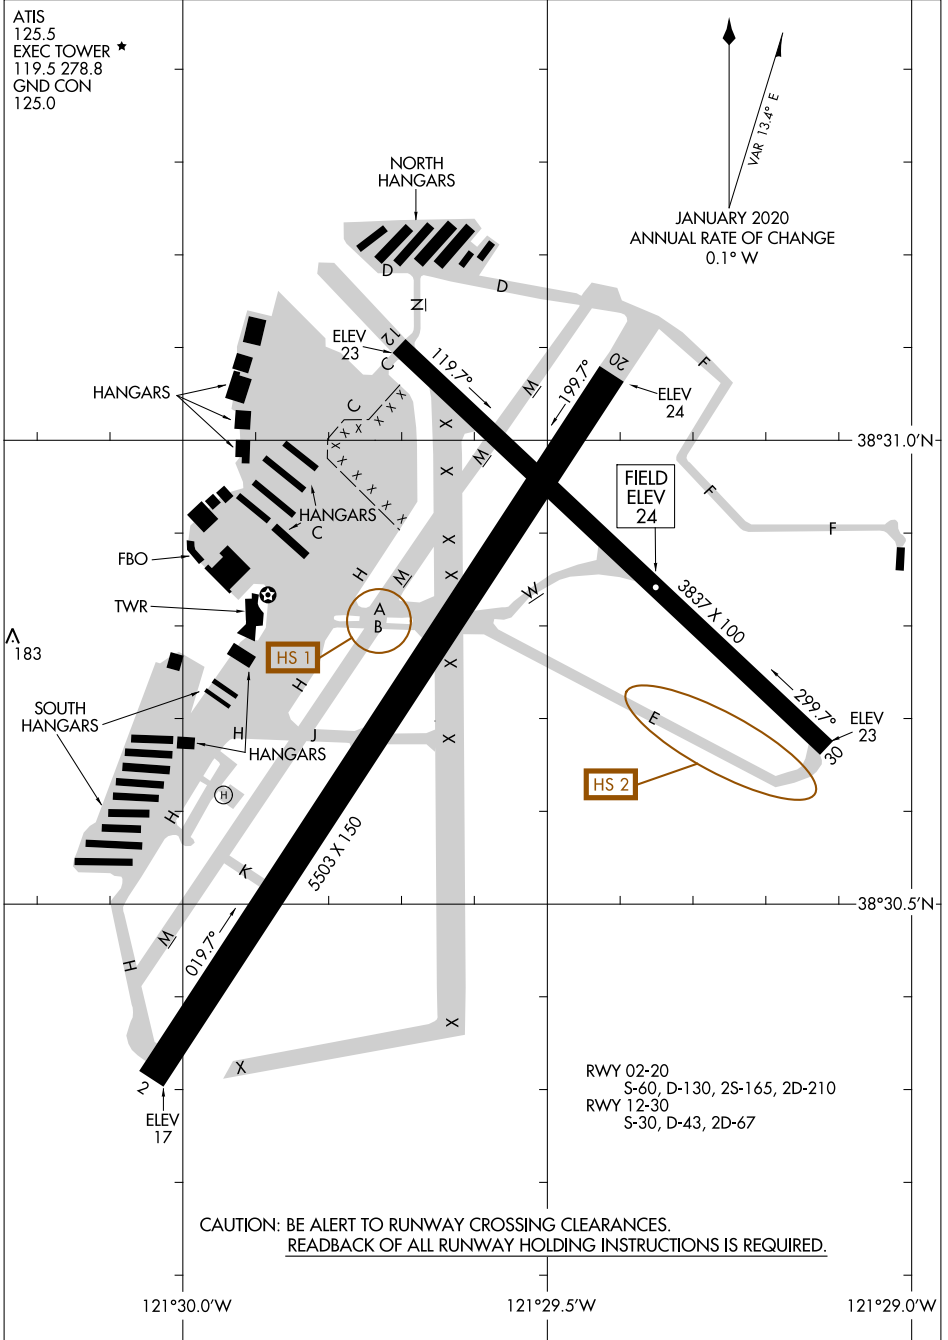

24193

AIRPORT DIAGRAM

AL-358 (FAA)

SACRAMENTO EXEC (SAC)
SACRAMENTO, CALIFORNIA

ATIS
125.5
EXEC TOWER ★
119.5 278.8
GND CON
125.0

VAR 13.4° E
JANUARY 2020
ANNUAL RATE OF CHANGE
0.1° W

SW-2, 11 JUL 2024 to 08 AUG 2024

SW-2, 11 JUL 2024 to 08 AUG 2024

AIRPORT DIAGRAM

24193

SACRAMENTO, CALIFORNIA
SACRAMENTO EXEC (SAC)