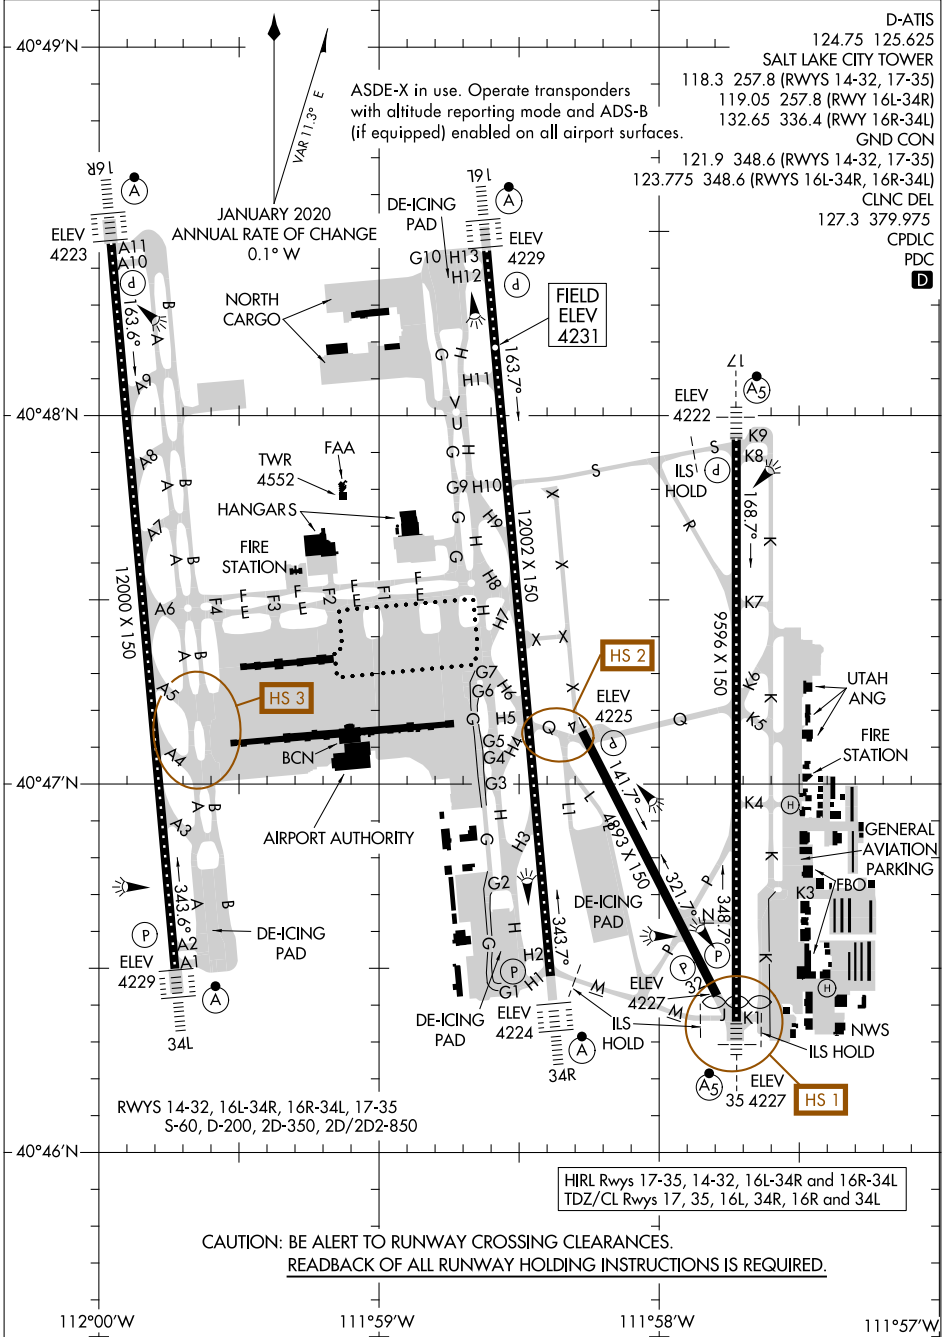

# AIRPORT DIAGRAM

AL-365 (FAA)

SALT LAKE CITY INTL (SLC)  
SALT LAKE CITY, UTAH

SW-4, 11 JUL 2024 to 08 AUG 2024

SW-4, 11 JUL 2024 to 08 AUG 2024

**CAUTION: BE ALERT TO RUNWAY CROSSING CLEARANCES.  
READBACK OF ALL RUNWAY HOLDING INSTRUCTIONS IS REQUIRED.**

# AIRPORT DIAGRAM

SALT LAKE CITY, UTAH  
SALT LAKE CITY INTL (SLC)