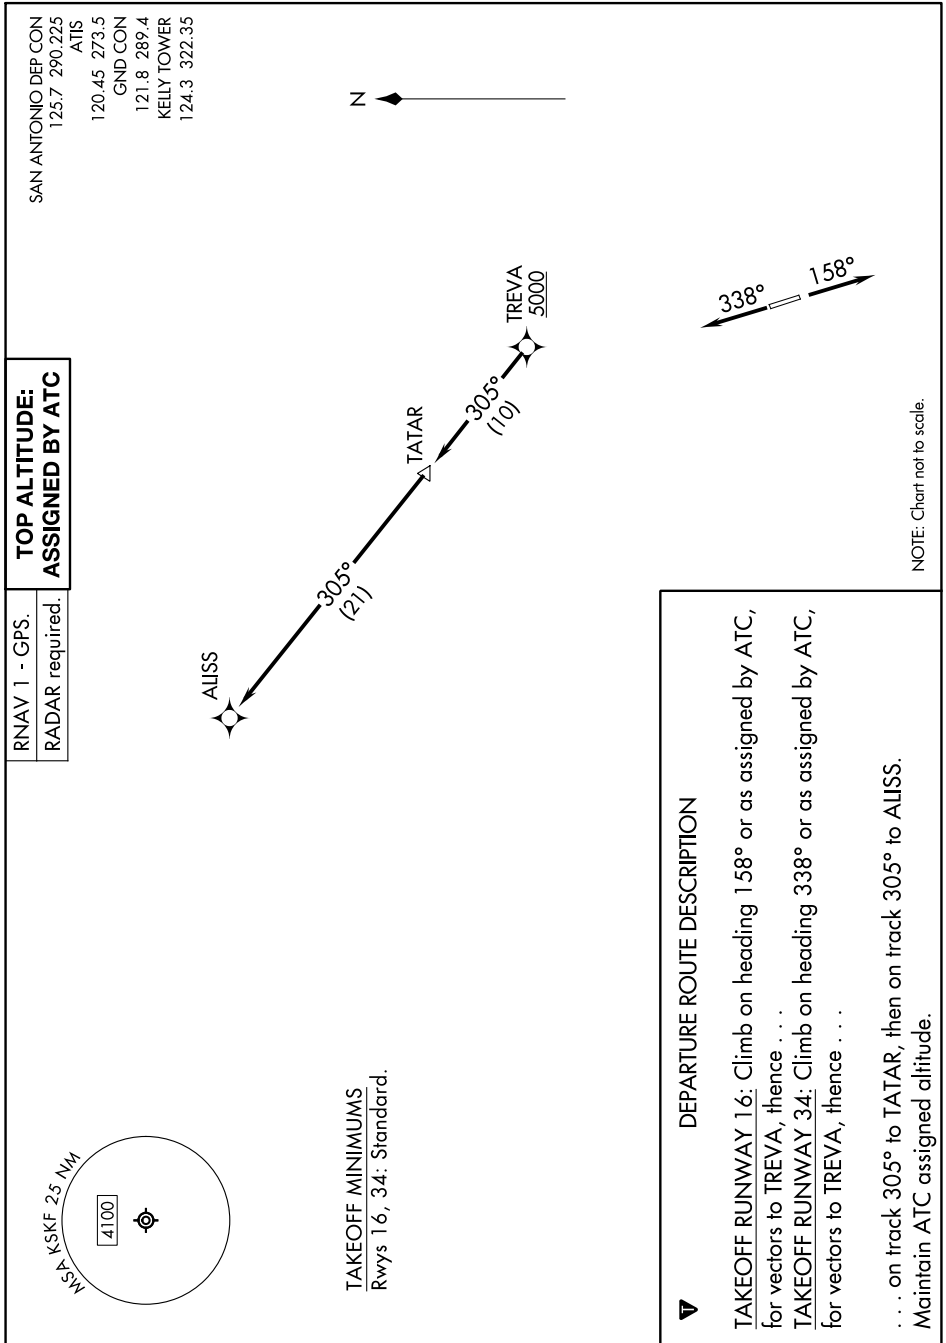

(ALISS6.ALISS) 24025

AL-371 (FAA)

KELLY FLD (SKF)
SAN ANTONIO, TEXAS

ALISS SIX DEPARTURE (RNAV)

SC-3, 11 JUL 2024 to 08 AUG 2024

ALISS SIX DEPARTURE (RNAV)

(ALISS6.ALISS) 25JAN24

SAN ANTONIO, TEXAS
KELLY FLD (SKF)

SC-3, 11 JUL 2024 to 08 AUG 2024