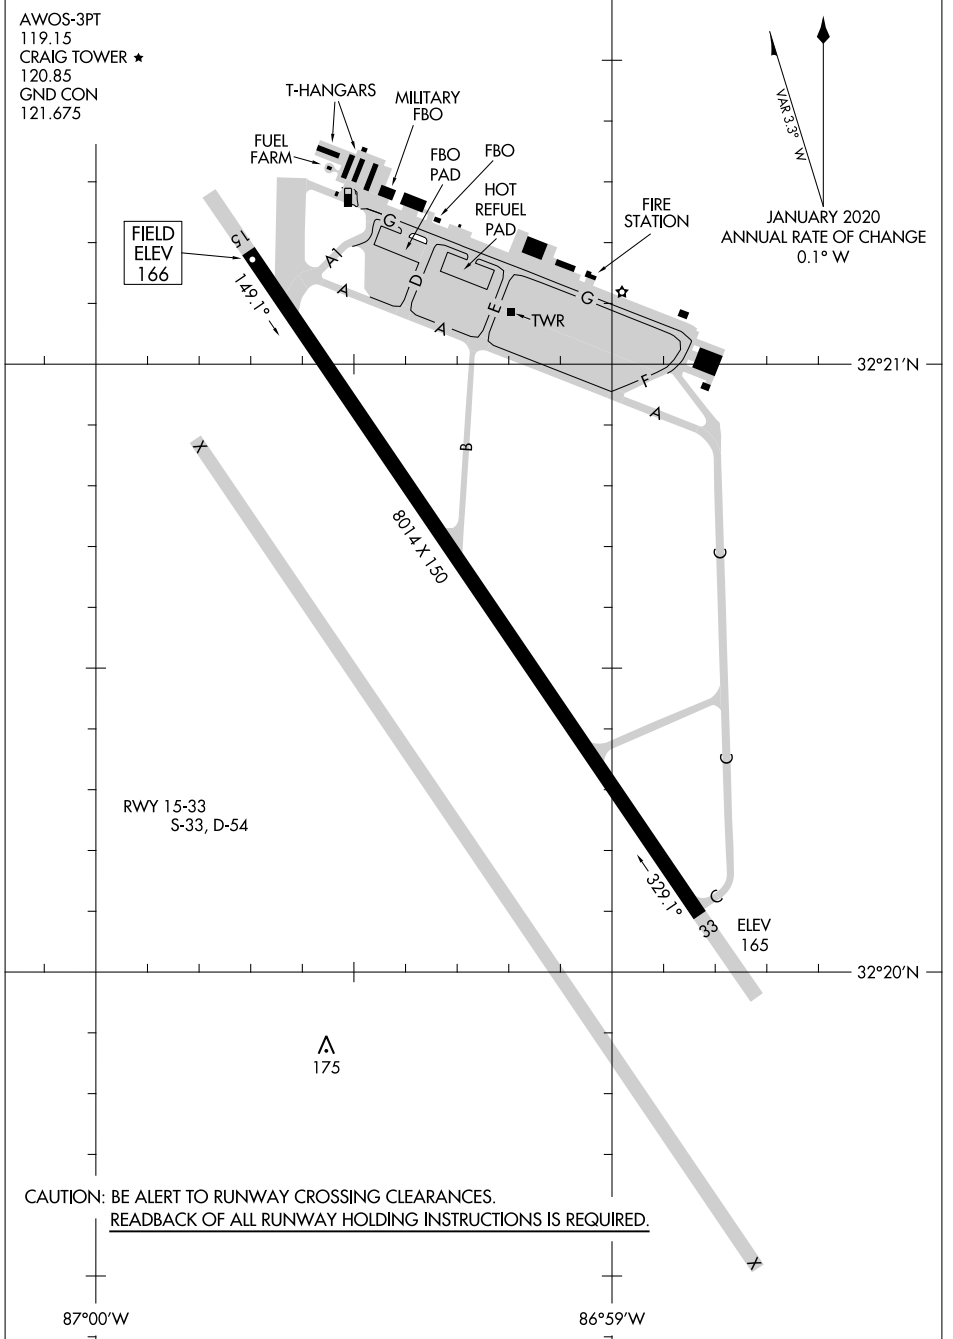

23110

AIRPORT DIAGRAM

AL-387 (FAA)

CRAIG FLD (SE/M)
SELMA, ALABAMA

SE-4, 11 JUL 2024 to 08 AUG 2024

SE-4, 11 JUL 2024 to 08 AUG 2024

AIRPORT DIAGRAM

23110