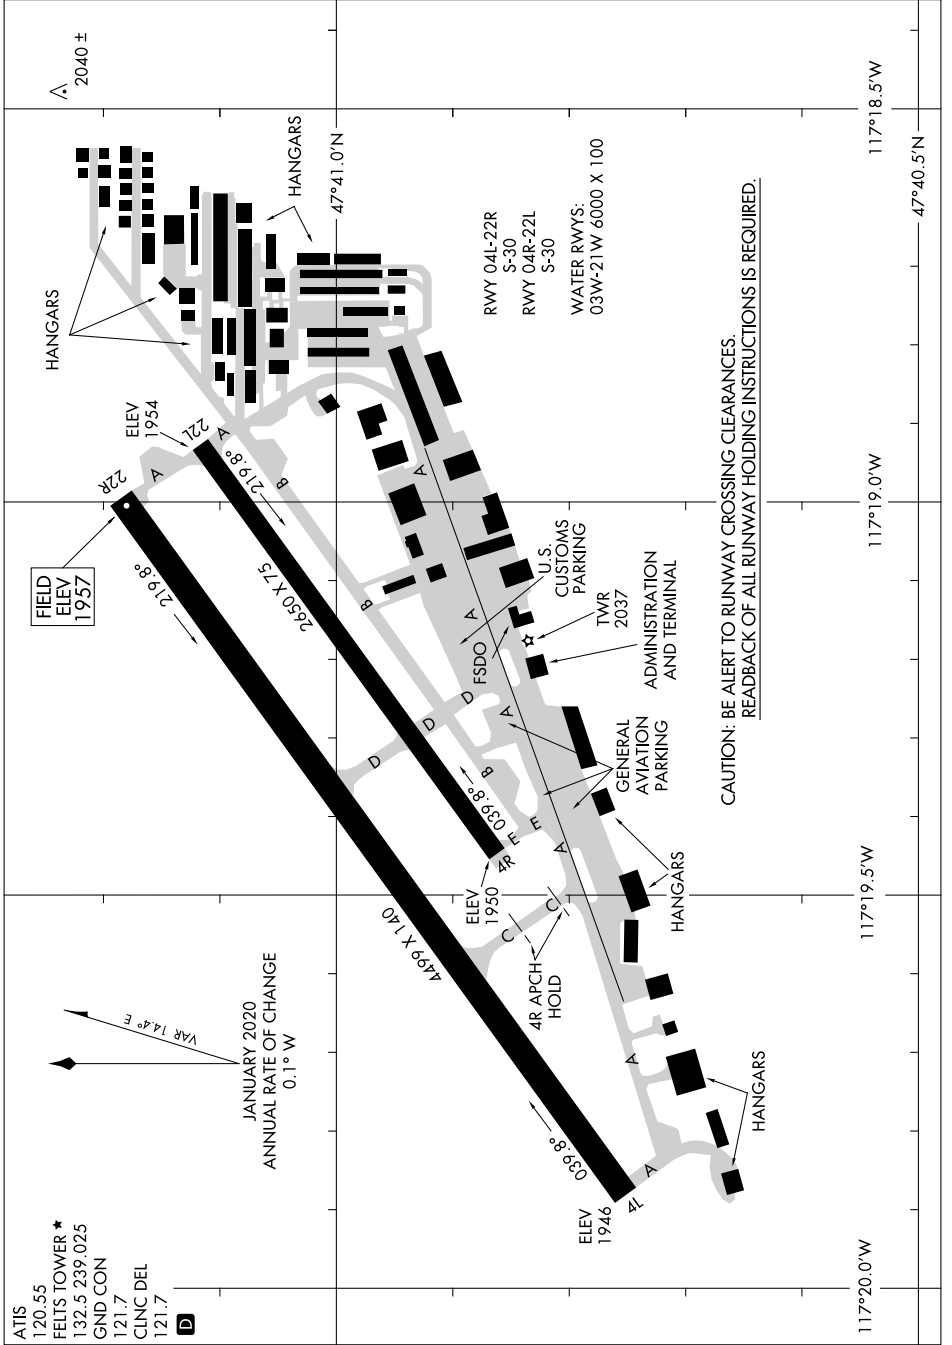

21112

# AIRPORT DIAGRAM

AL-402 (FAA)

FELTS FLD (S'F'F)  
SPOKANE, WASHINGTON

NW-1, 11 JUL 2024 to 08 AUG 2024

117°18.5'W

117°19.0'W

117°19.5'W

117°20.0'W

47°40.5'N

47°41.0'N

47°41.5'N

47°42.0'N

- ATIS 120.55
- FELTS TOWER ★ 132.5 239.025
- GND CON 121.7
- CLNC DEL 121.7

VAR 14.4° E  
 JANUARY 2020  
 ANNUAL RATE OF CHANGE  
 0.1° W

CAUTION: BE ALERT TO RUNWAY CROSSING CLEARANCES.  
 READBACK OF ALL RUNWAY HOLDING INSTRUCTIONS IS REQUIRED.

NW-1, 11 JUL 2024 to 08 AUG 2024