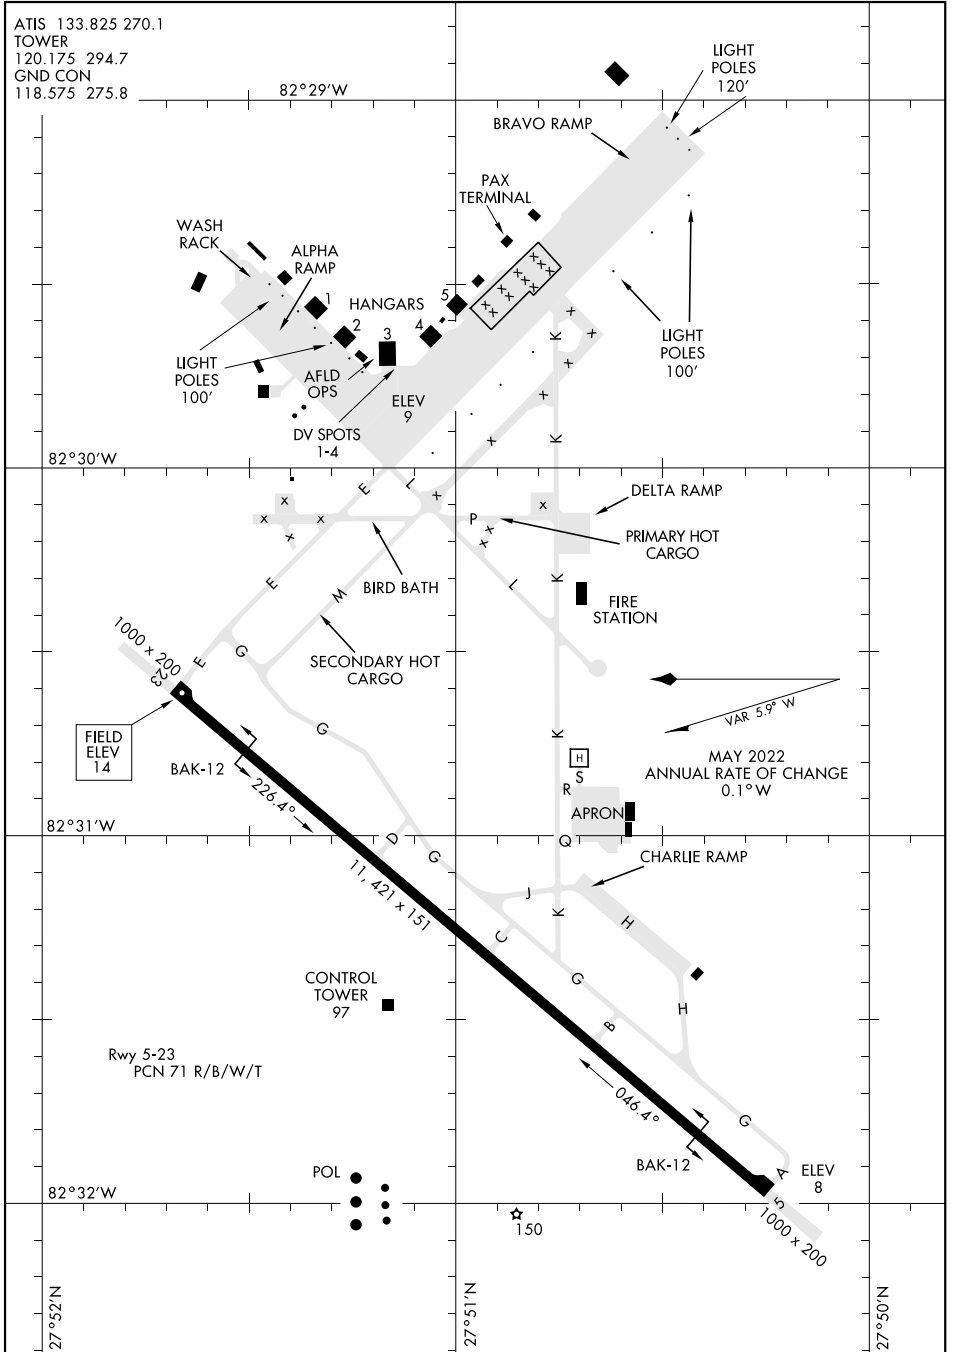

AIRPORT DIAGRAM

AL-418 [USAF]

MACDILL AFB (KMCF)

TAMPA, FLORIDA

ATIS 133.825 270.1
 TOWER
 120.175 294.7
 GND CON
 118.575 275.8

SE-3, 11 JUL 2024 to 08 AUG 2024

SE-3, 11 JUL 2024 to 08 AUG 2024

AIRPORT DIAGRAM

TAMPA, FLORIDA
MACDILL AFB (KMCF)