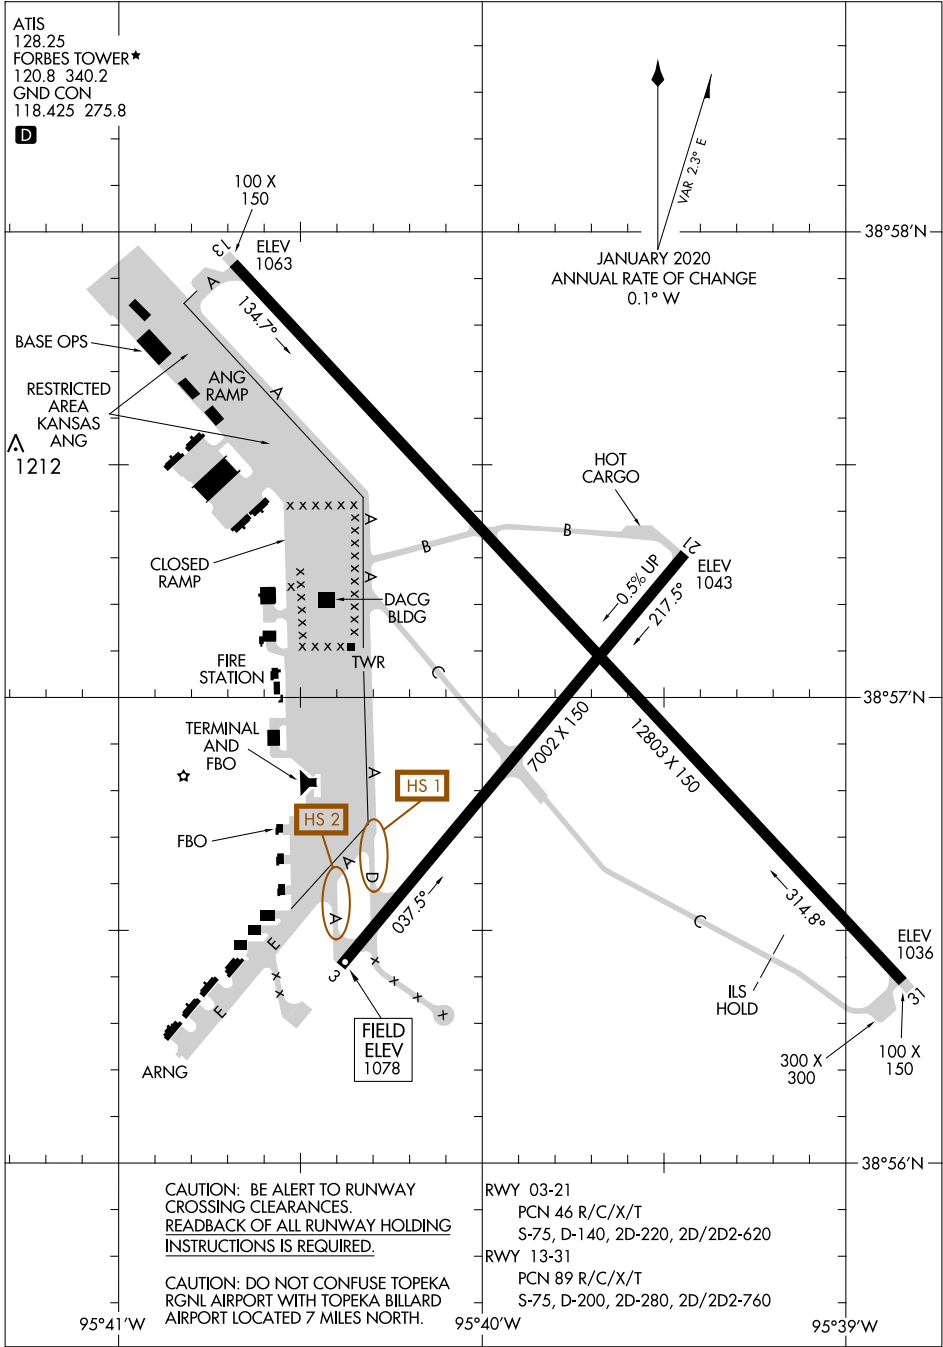

AIRPORT DIAGRAM

AL-424 (FAA)

TOPEKA RGNL (F0E)
TOPEKA, KANSAS

CAUTION: BE ALERT TO RUNWAY CROSSING CLEARANCES.
READBACK OF ALL RUNWAY HOLDING INSTRUCTIONS IS REQUIRED.

CAUTION: DO NOT CONFUSE TOPEKA RGNL AIRPORT WITH TOPEKA BILLARD AIRPORT LOCATED 7 MILES NORTH.

RWY 03-21
PCN 46 R/C/X/T
S-75, D-140, 2D-220, 2D/2D2-620
RWY 13-31
PCN 89 R/C/X/T
S-75, D-200, 2D-280, 2D/2D2-760

AIRPORT DIAGRAM

TOPEKA, KANSAS
TOPEKA RGNL (F0E)