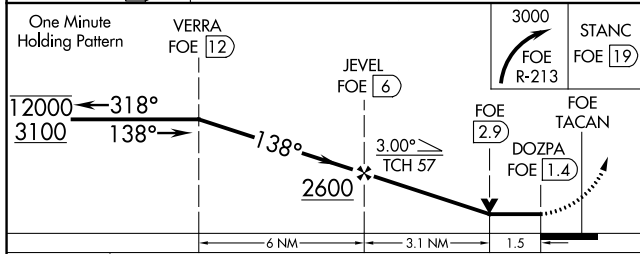

TACAN FOE Chan 53 (111.6)	APP CRS 138°	Rwy Idg 12803 TDZE 1066 Apt Elev 1078

TACAN RWY 13

TOPEKA RGNL (FOE)

NA	MALSF	MISSED APPROACH: Climbing right turn to 3000 on FOE TACAN R-213 to STANC/FOE 19 DME and hold.

ATIS 128.25	KANSAS CITY CENTER 123.8 343.7	FORBES TOWER* 120.8 (CTAF) 340.2	GND CON 118.425 275.8	UNICOM 122.95

NOT FOR CIVIL USE