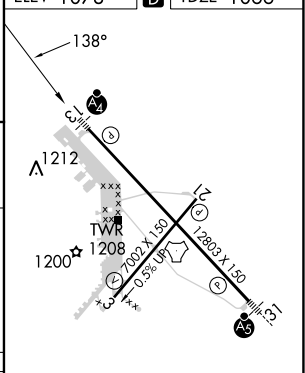

Emergency Safe Altitude 100 NM 3600