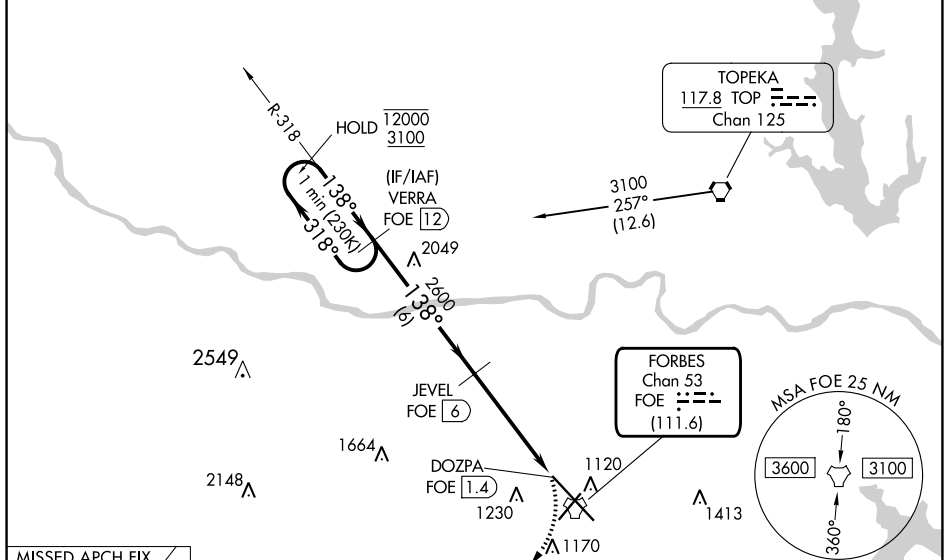

TACAN FOE Chan 53 (111.6)	APP CRS 138°	Rwy Idg 12803 TDZE 1066 Apt Elev 1078

TACAN RWY 13

TOPEKA RGNL (FOE)

NA	MALSF	MISSED APPROACH: Climbing right turn to 3000 on FOE TACAN R-213 to STANC/FOE 19 DME and hold.

ATIS 128.25	KANSAS CITY CENTER 123.8 343.7	FORBES TOWER* 120.8 (CTAF) 340.2	GND CON 118.425 275.8	UNICOM 122.95

NOT FOR CIVIL USE