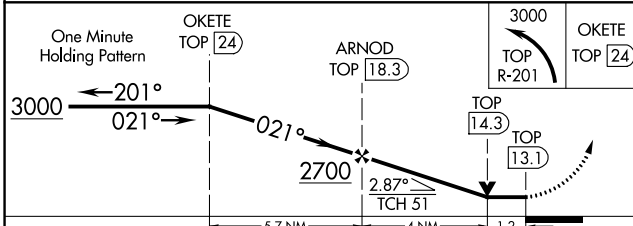

VORTAC TOP 117.8 Chan 125	APP CRS 021°	Rwy Idg TDZE Apt Elev	7001 1078 1078

VOR/DME or TACAN RWY 3

TOPEKA RGNL (F0E)

MISSED APPROACH: Climbing left turn to 3000 via TOP R-201 to OKETE/24 DME and hold.

ATIS 128.25	KANSAS CITY CENTER 123.8 343.7	FORBES TOWER* 120.8 (CTAF) 0 340.2	GND CON 118.425 275.8	UNICOM 122.95

CATEGORY	A	B	C	D
S-3	1520-1	442 (500-1)	1520-1$\frac{3}{8}$	442 (500-1$\frac{3}{8}$)
CIRCLING	1520-1 442 (500-1)	1580-1 502 (600-1)	1580-1$\frac{1}{2}$ 502 (600-1$\frac{1}{2}$)	1700-2 622 (700-2)

NC-2, 11 JUL 2024 to 08 AUG 2024

NC-2, 11 JUL 2024 to 08 AUG 2024