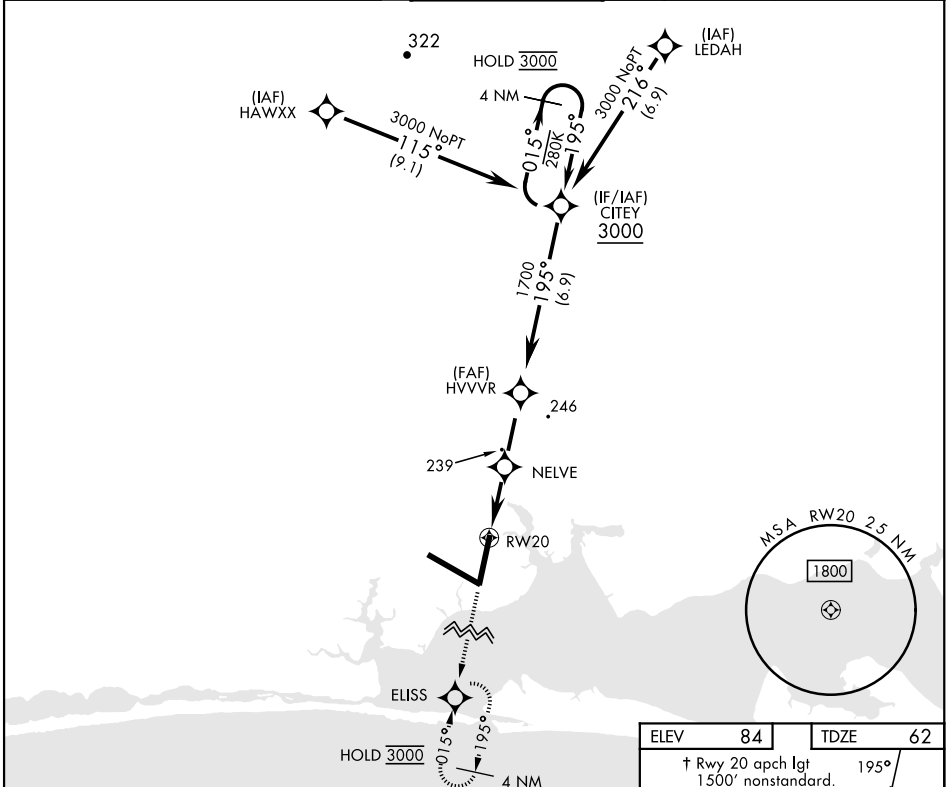

VALPARAISO DESTIN FT WALTON BEACH, FLORIDA

RNAV (GPS) RWY 20

APCH CRS	Rwy ldg	10.012
195°	TDZE	62
	Arprt Elev	84

[USAF] EGLIN AFB DESTIN FORT WALTON BEACH (KVPS)

RNP APCH - GPS	ALSIF-1	MISSED APPROACH: Climb to 3000 direct ELISS and hold.
* When ALS inop increase CAT AB RVR to 55, vis to 1 mile; CAT CDE vis to 1 3/8 miles.		

ATIS ★	APP CON	TOWER	GND CON	CLNC DEL
134.625 273.5	125.1 281.45 271° - 089° 132.1 360.6 090° - 270°	118.2 353.65	121.8 335.8	127.7 377.2

CATEGORY	A	B	C	D	E
LNAV MDA *	540/24	478 (500-1/2)	540/50	478	(500-1)
CIRCLING	600-1	516 (600-1)	680-1 1/2 596 (600-1 1/2)	680-2 596 (600-2)	700-2 1/4 616 (700-2 1/4)

HIRL all rwys

VALPARAISO DESTIN FT WALTON BEACH, FLORIDA

EGLIN AFB DESTIN FORT WALTON BEACH (KVPS)

Amtd 1 16MAY24

30°29'N-86°32'W

RNAV (GPS) RWY 20

SE-3, 11 JUL 2024 to 08 AUG 2024

SE-3, 11 JUL 2024 to 08 AUG 2024