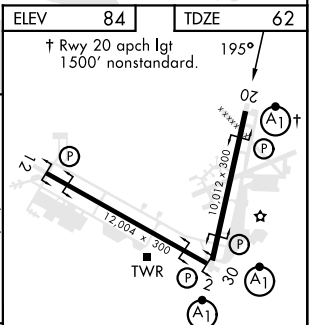

VALPARAISO DESTIN FT WALTON BEACH, FLORIDA

RNAV (GPS) RWY 20

APCH CRS	Rwy ldg	10.012
195°	TDZE	62
	Arprt Elev	84

[USAF] EGLIN AFB DESTIN FORT WALTON BEACH (KVPS)

RNP APCH - GPS	ALSIF-1	MISSED APPROACH: Climb to 3000 direct ELISS and hold.
* When ALS inop increase CAT AB RVR to 55, vis to 1 mile; CAT CDE vis to 1 3/8 miles.		

ATIS ★	APP CON	TOWER	GND CON	CLNC DEL
134.625 273.5	125.1 281.45 271° - 089° 132.1 360.6 090° - 270°	118.2 353.65	121.8 335.8	127.7 377.2

CATEGORY	A	B	C	D	E
LNAV MDA *	540/24	478 (500-1/2)	540/50	478	(500-1)
CIRCLING	600-1	516 (600-1)	680-1 1/2 596 (600-1 1/2)	680-2 596 (600-2)	700-2 1/4 616 (700-2 1/4)

HIRL all rwys

VALPARAISO DESTIN FT WALTON BEACH, FLORIDA

EGLIN AFB DESTIN FORT WALTON BEACH (KVPS)

Amtd 1 16MAY24

30°29'N-86°32'W

RNAV (GPS) RWY 20

SE-3, 11 JUL 2024 to 08 AUG 2024

SE-3, 11 JUL 2024 to 08 AUG 2024