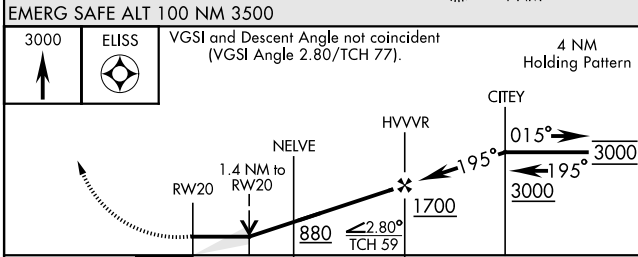

VALPARAISO DESTIN FT WALTON BEACH, FLORIDA

RNAV (GPS) RWY 20

APCH CRS	Rwy ldg	10.012
195°	TDZE	62
	Arprt Elev	84

[USAF] EGLIN AFB DESTIN FORT WALTON BEACH (KVPS)

RNP APCH - GPS	ALSIF-1	MISSED APPROACH: Climb to 3000 direct ELISS and hold.
* When ALS inop increase CAT AB RVR to 55, vis to 1 mile; CAT CDE vis to 1 3/8 miles.		

ATIS ★	APP CON	TOWER	GND CON	CLNC DEL
134.625 273.5	125.1 281.45 271° - 089° 132.1 360.6 090° - 270°	118.2 353.65	121.8 335.8	127.7 377.2

CATEGORY	A	B	C	D	E
LNAV MDA *	540/24	478 (500-1/2)	540/50	478	(500-1)
CIRCLING	600-1	516 (600-1)	680-1 1/2 596 (600-1 1/2)	680-2 596 (600-2)	700-2 1/4 616 (700-2 1/4)

HIRL all rwys

VALPARAISO DESTIN FT WALTON BEACH, FLORIDA

EGLIN AFB DESTIN FORT WALTON BEACH (KVPS)

Amtd 1 16MAY24

30°29'N-86°32'W

RNAV (GPS) RWY 20

SE-3, 11 JUL 2024 to 08 AUG 2024

SE-3, 11 JUL 2024 to 08 AUG 2024