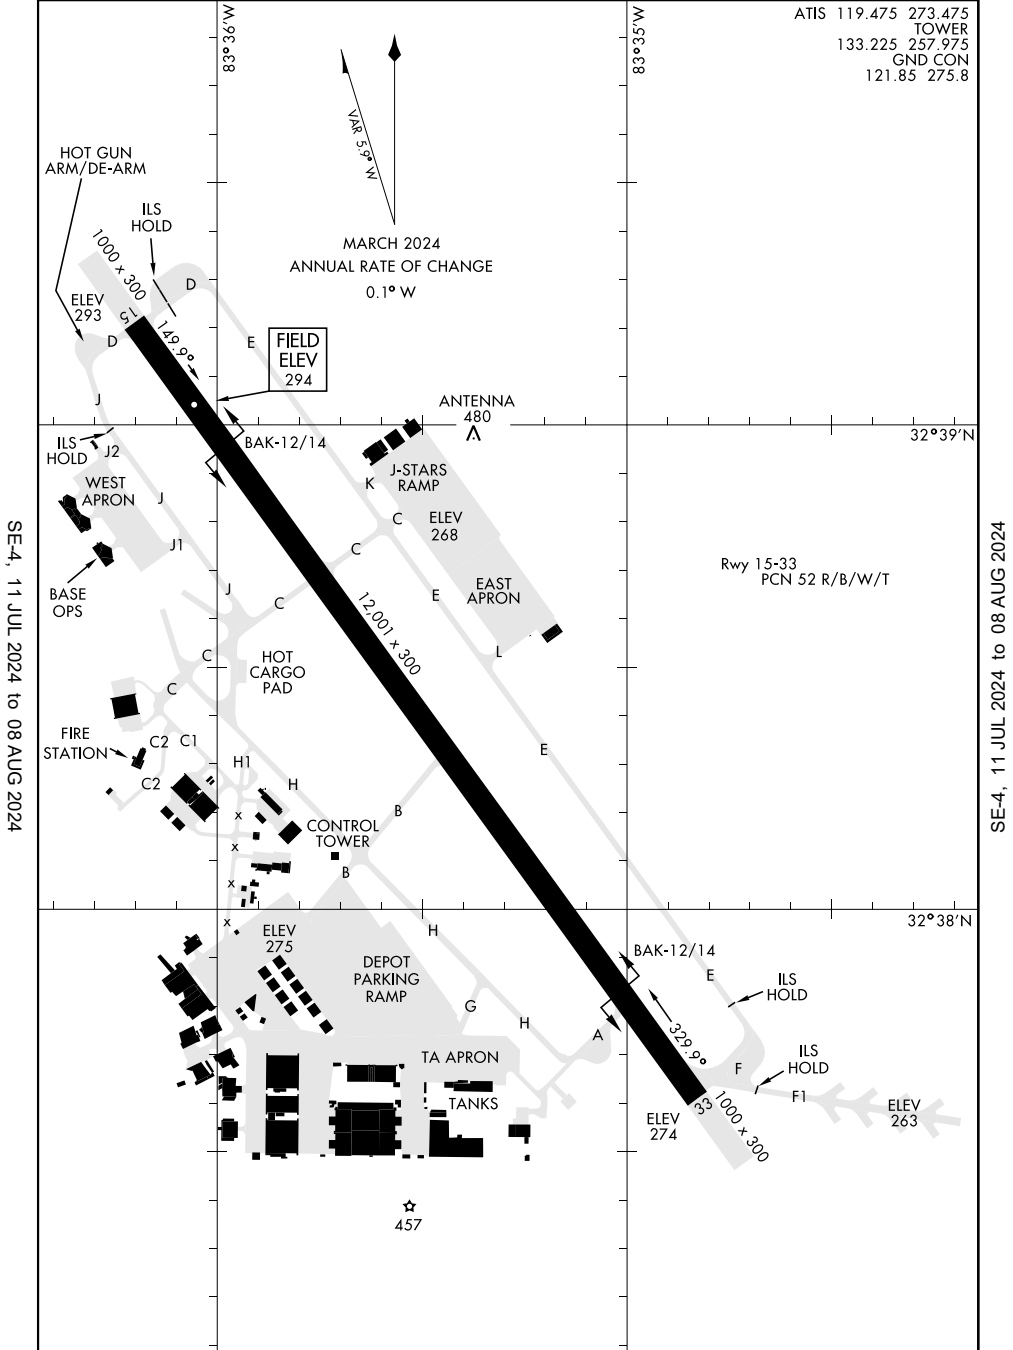

# AIRPORT DIAGRAM

[USAF]

ROBINS AFB (KWRB)  
WARNER ROBINS, GEORGIA

ATIS 119.475 273.475  
TOWER 133.225 257.975  
GND CON 121.85 275.8

SE-4, 11 JUL 2024 to 08 AUG 2024

SE-4, 11 JUL 2024 to 08 AUG 2024

# AIRPORT DIAGRAM

WARNER ROBINS, GEORGIA  
ROBINS AFB (KWRB)