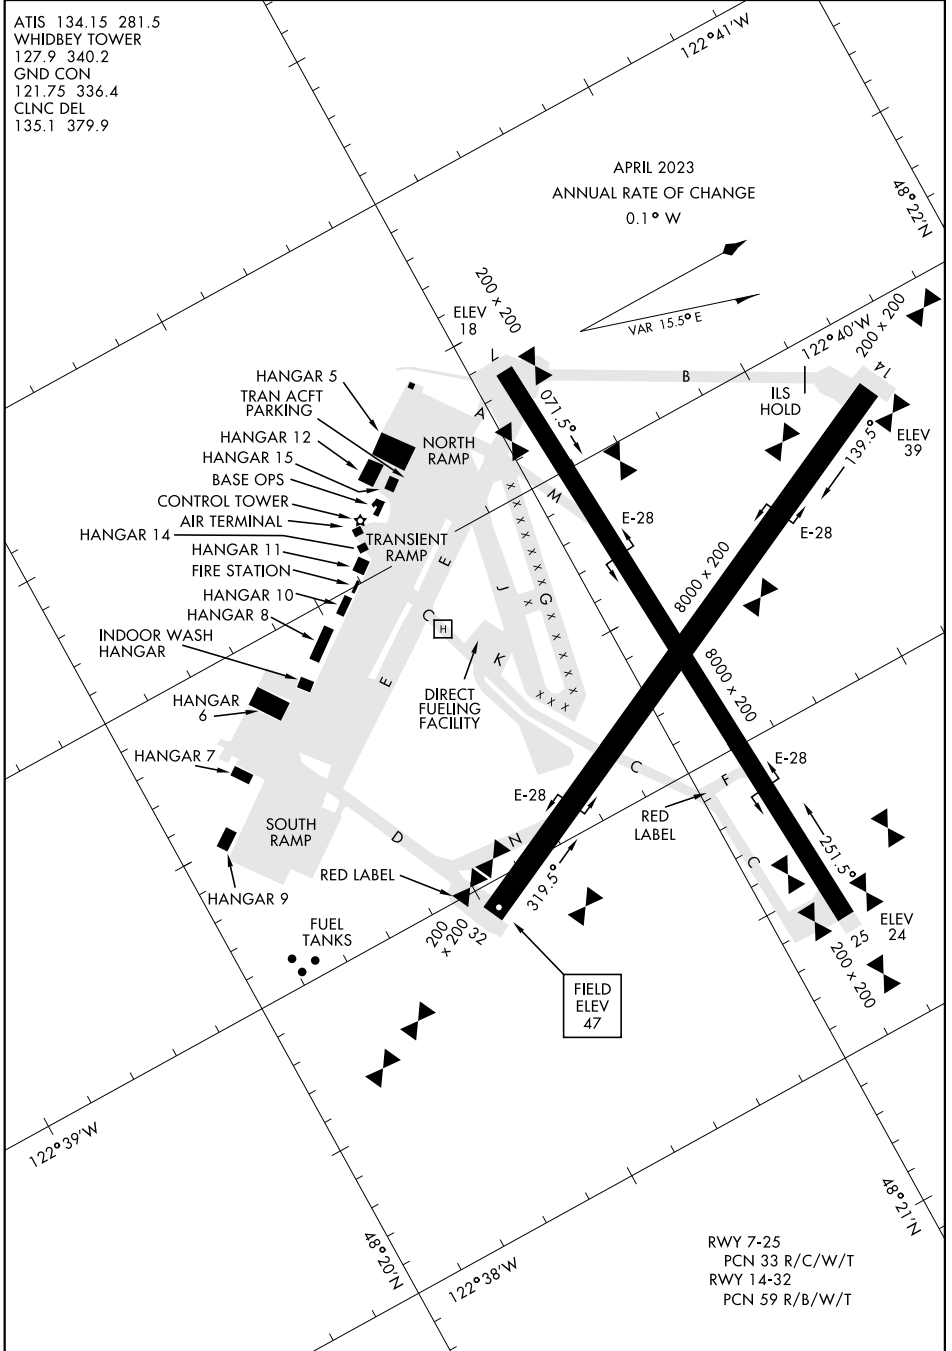

23222

AIRPORT DIAGRAM

AL-451 [USN]

WHIDBEY ISLAND NAS (AULT FLD) (KNUW)

OAK HARBOR, WASHINGTON

ATIS 134.15 281.5
 WHIDBEY TOWER
 127.9 340.2
 GND CON
 121.75 336.4
 CLNC DEL
 135.1 379.9

APRIL 2023
 ANNUAL RATE OF CHANGE
 0.1° W

NW-1, 11 JUL 2024 to 08 AUG 2024

NW-1, 11 JUL 2024 to 08 AUG 2024

AIRPORT DIAGRAM

OAK HARBOR, WASHINGTON
WHIDBEY ISLAND NAS (AULT FLD) (KNUW)