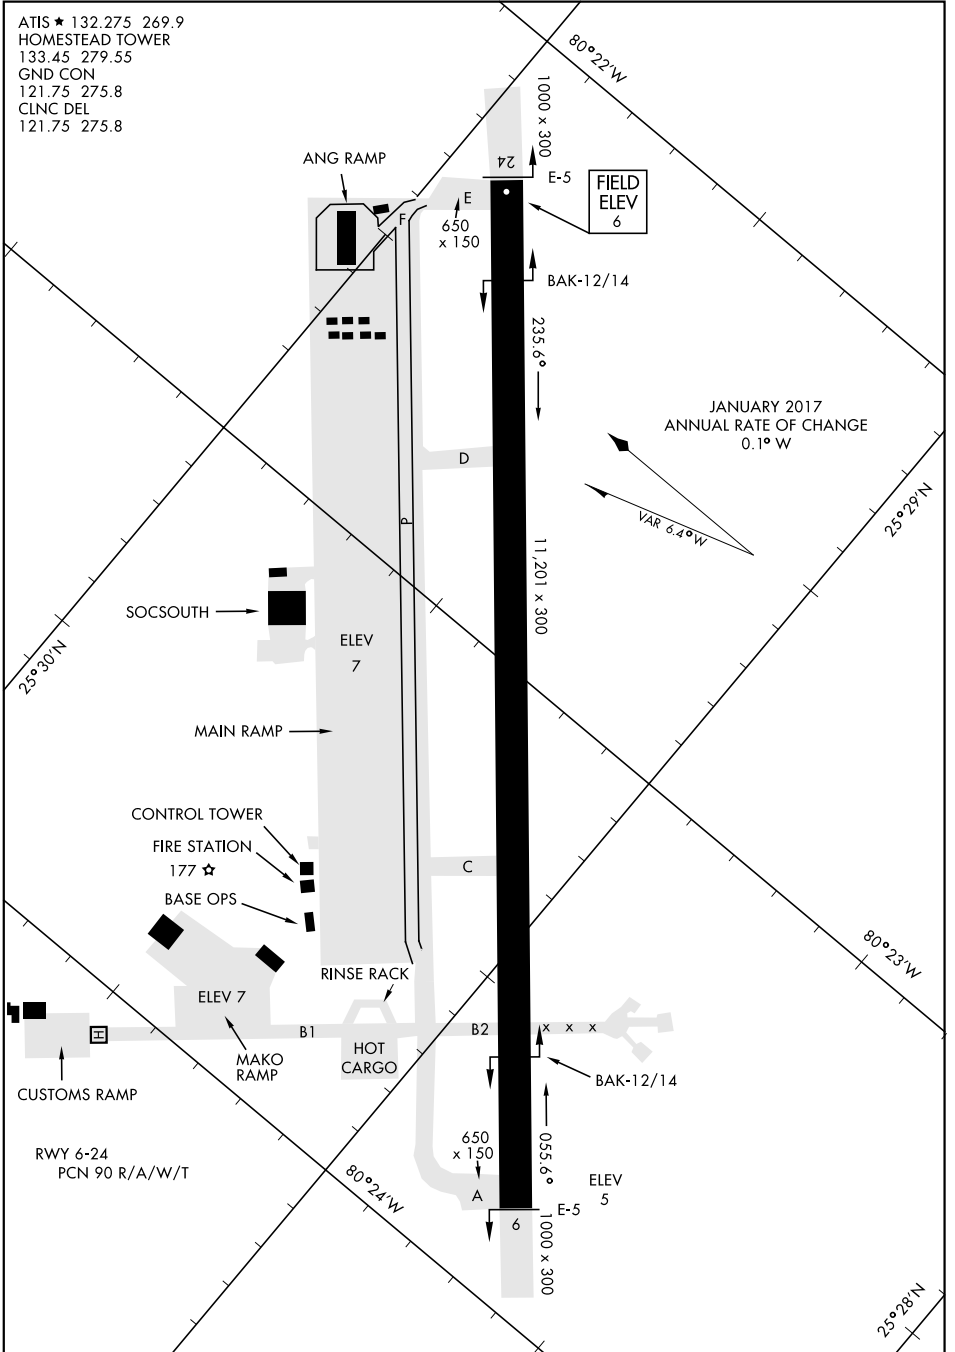

AIRPORT DIAGRAM

AFD-494 [USAF]

ATIS ★ 132.275 269.9
 HOMESTEAD TOWER
 133.45 279.55
 GND CON
 121.75 275.8
 CLNC DEL
 121.75 275.8

SE-3, 11 JUL 2024 to 08 AUG 2024

SE-3, 11 JUL 2024 to 08 AUG 2024

AIRPORT DIAGRAM