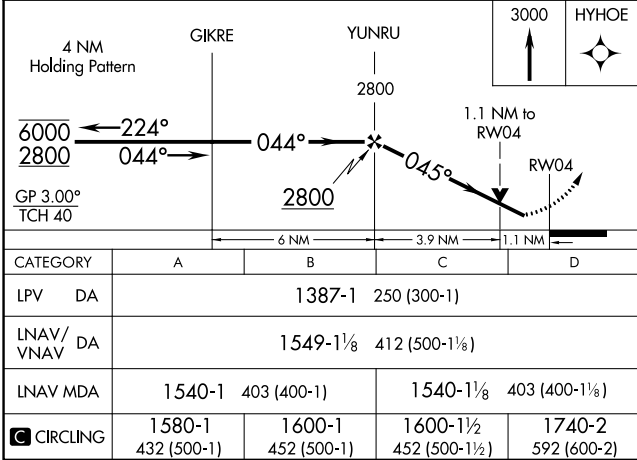

WAAS CH 78119 W04A	APP CRS 045°	Rwy Idg TDZE 1137 Apt Elev 1148
--	------------------------	---

RNAV (GPS) RWY 4

ROLLA NTL (VIH)

RNP APCH-GPS.	MISSED APPROACH: Climb to 3000 direct HYHOE and hold.
---------------	---

ASOS 119.025	KANSAS CITY CENTER 128.35 284.675	UNICOM 123.0 (CTAF) 0
------------------------	---	--

NC-3, 11 JUL 2024 to 08 AUG 2024

NC-3, 11 JUL 2024 to 08 AUG 2024