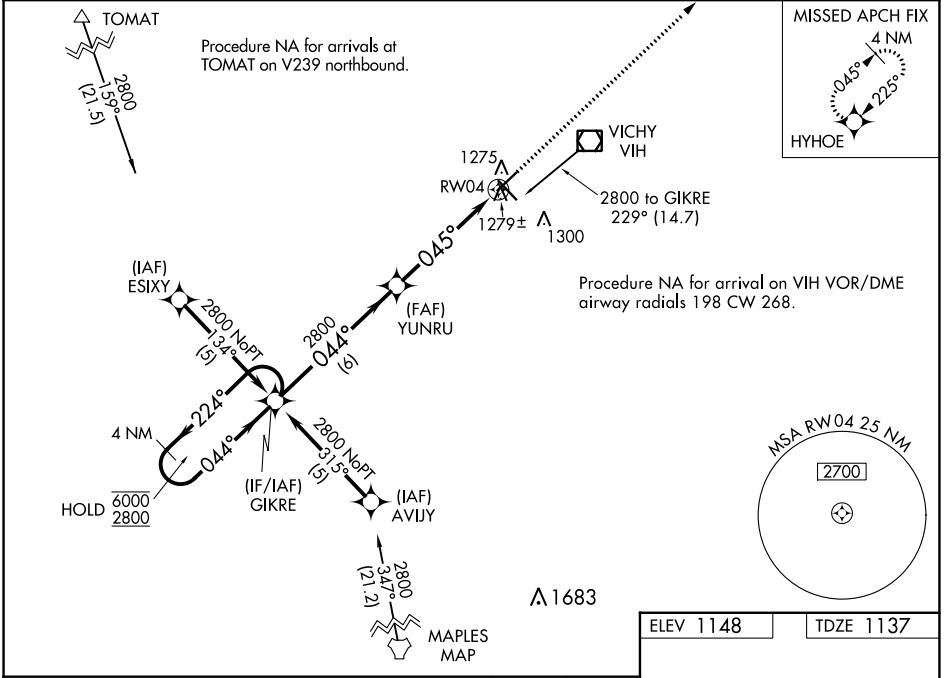

WAAS CH 78119 W04A	APP CRS 045°	Rwy Idg TDZE 1137 Apt Elev 1148
--	------------------------	---

RNAV (GPS) RWY 4

ROLLA NTL (VIH)

RNP APCH-GPS.	MISSED APPROACH: Climb to 3000 direct HYHOE and hold.
---------------	---

ASOS 119.025	KANSAS CITY CENTER 128.35 284.675	UNICOM 123.0 (CTAF) 0
------------------------	---	--

NC-3, 11 JUL 2024 to 08 AUG 2024

NC-3, 11 JUL 2024 to 08 AUG 2024