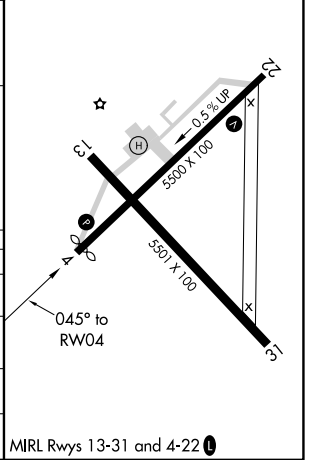

WAAS CH 78119 W04A	APP CRS 045°	Rwy Idg TDZE 1137 Apt Elev 1148

RNAV (GPS) RWY 4

ROLLA NTL (VIH)

RNP APCH-GPS.	MISSED APPROACH: Climb to 3000 direct HYHOE and hold.

ASOS 119.025	KANSAS CITY CENTER 128.35 284.675	UNICOM 123.0 (CTAF) 0

NC-3, 11 JUL 2024 to 08 AUG 2024

NC-3, 11 JUL 2024 to 08 AUG 2024