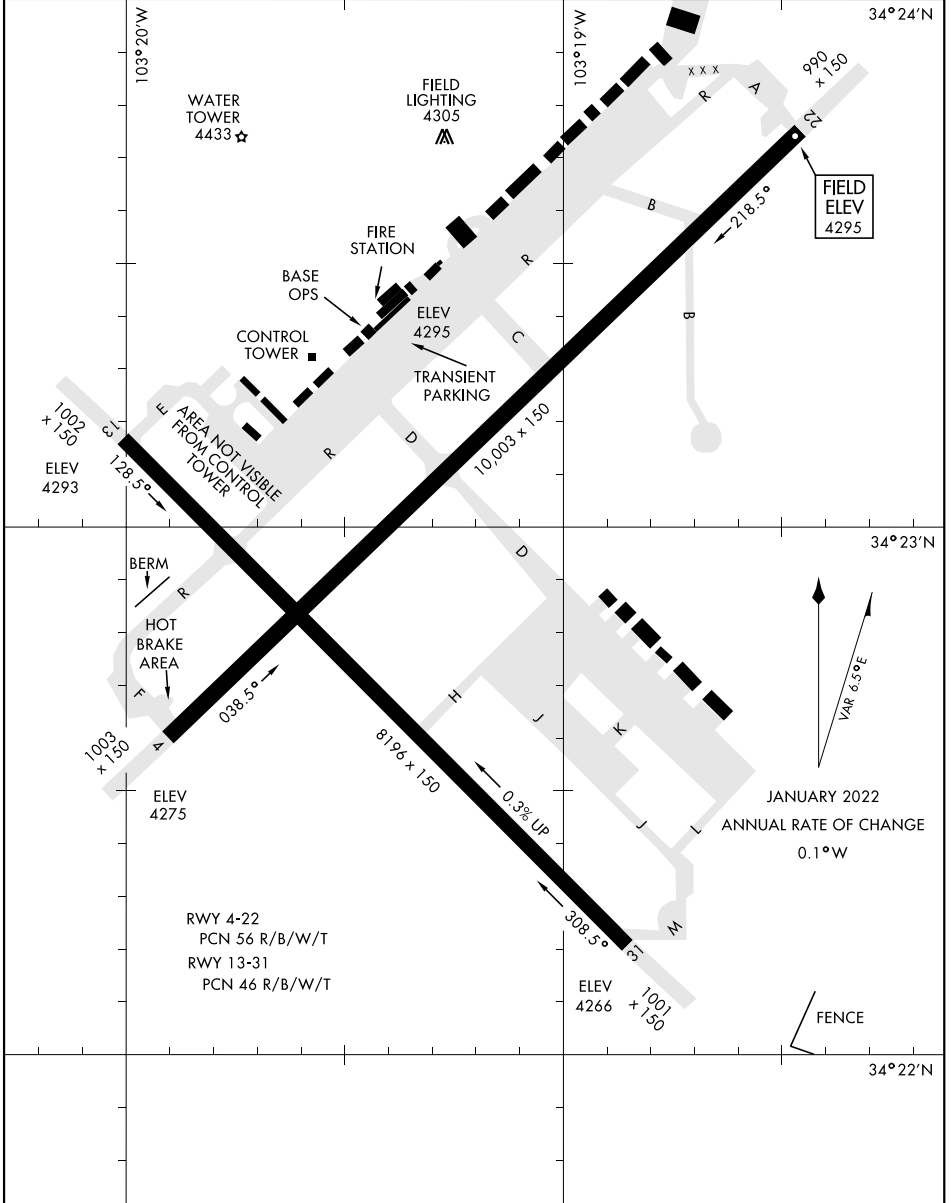

AIRPORT DIAGRAM

AL-512 [USAF]

CANNON AFB (KCVS)

CLOVIS, NEW MEXICO

ATIS 119.1 269.9
 TOWER
 120.4 270.25
 GND CON
 121.9 275.8
 CLNC DEL
 120.2 293.225

SW-1, 11 JUL 2024 to 08 AUG 2024

SW-1, 11 JUL 2024 to 08 AUG 2024

AIRPORT DIAGRAM

CLOVIS, NEW MEXICO
CANNON AFB (KCVS)