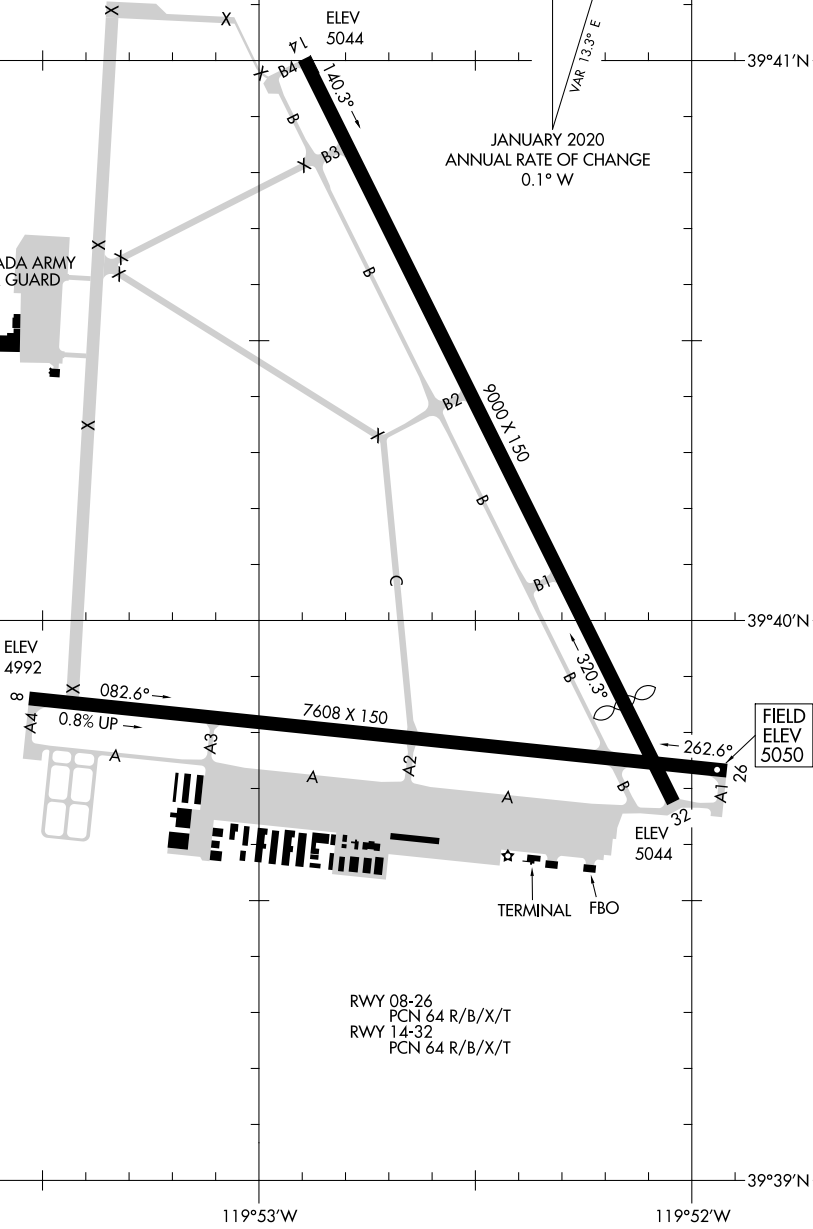

22083

# AIRPORT DIAGRAM

AL-524 (FAA)

RENO/STEAD (RTS)

RENO, NEVADA

ASOS-3  
135.175  
CTAF/UNICOM  
122.7

SW-4, 11 JUL 2024 to 08 AUG 2024

SW-4, 11 JUL 2024 to 08 AUG 2024

# AIRPORT DIAGRAM

22083

RENO, NEVADA

RENO/STEAD (RTS)

RWY 08-26  
PCN 64 R/B/X/T  
RWY 14-32  
PCN 64 R/B/X/T