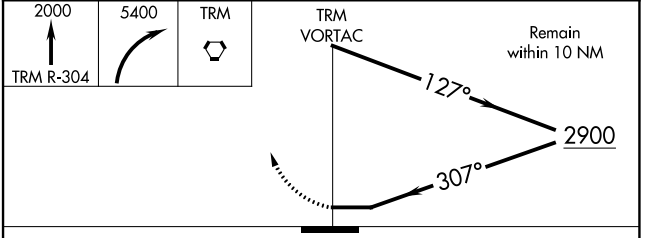

VORTAC TRM 116.2 Chan 109	APP CRS 307°	Rwy Idg TDZE Apt Elev	N/A N/A -115
---	------------------------	-----------------------------	---

VOR-A

JACQUELINE COCHRAN RGNL (TRM)

MISSED APPROACH: Climb to 2000 on TRM VORTAC R-304 then climbing right turn to 5400 direct TRM VORTAC and hold, continue climb-in-hold to 5400.

CATEGORY	A	B	C	D
C CIRCLING	1400-1¼ 1515 (1600-1¼)	1400-1½ 1515 (1600-1½)	1400-3	1515 (1600-3)

VOR-A

SW-3, 11 JUL 2024 to 08 AUG 2024

SW-3, 11 JUL 2024 to 08 AUG 2024