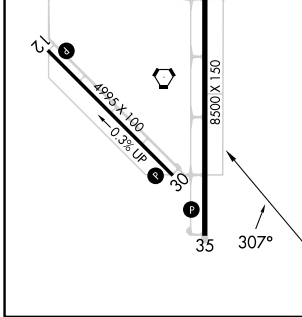

VORTAC TRM 116.2 Chan 109	APP CRS 307°	Rwy Idg TDZE Apt Elev	N/A N/A -115
---	------------------------	-----------------------------	---

VOR-A

JACQUELINE COCHRAN RGNL (TRM)

MISSED APPROACH: Climb to 2000 on TRM VORTAC R-304 then climbing right turn to 5400 direct TRM VORTAC and hold, continue climb-in-hold to 5400.

CATEGORY	A	B	C	D
C CIRCLING	1400-1¼ 1515 (1600-1¼)	1400-1½ 1515 (1600-1½)	1400-3	1515 (1600-3)

VOR-A

SW-3, 11 JUL 2024 to 08 AUG 2024

SW-3, 11 JUL 2024 to 08 AUG 2024