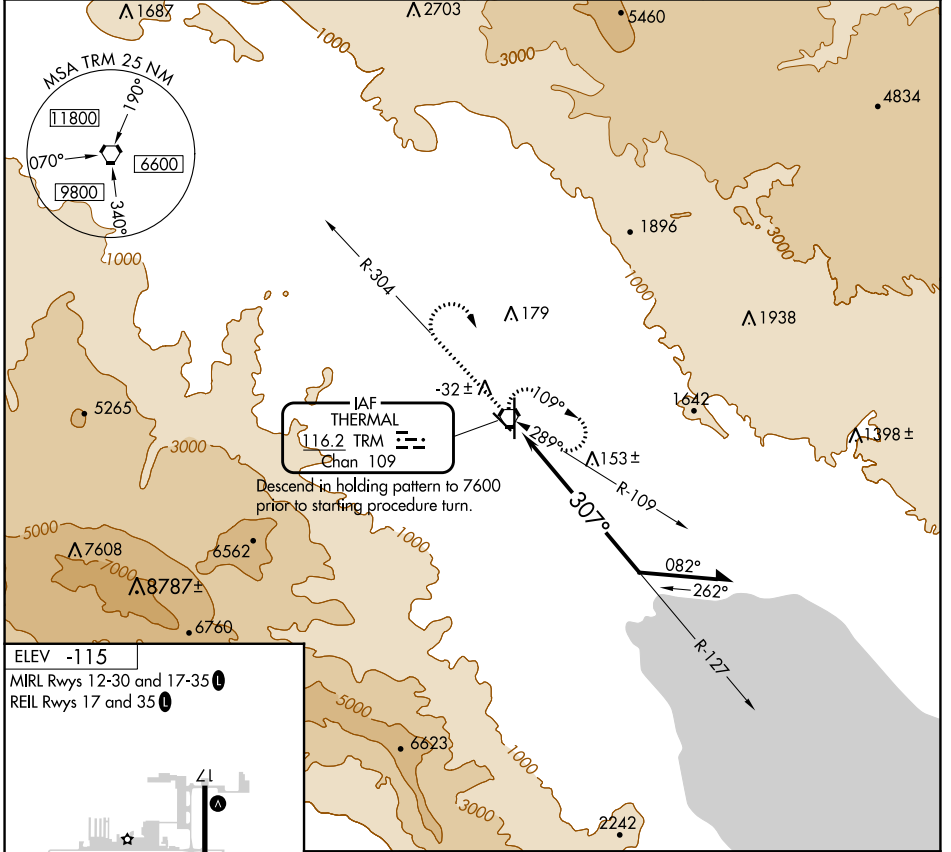

VORTAC TRM 116.2 Chan 109	APP CRS 307°	Rwy Idg TDZE Apt Elev	N/A N/A -115
---	------------------------	-----------------------------	---

VOR-A

JACQUELINE COCHRAN RGNL (TRM)

MISSED APPROACH: Climb to 2000 on TRM VORTAC R-304 then climbing right turn to 5400 direct TRM VORTAC and hold, continue climb-in-hold to 5400.

ASOS 118.325	SOCAL APP CON 135.275 251.1	CLNC DEL 120.225	UNICOM 123.0 (CTAF)
------------------------	---------------------------------------	----------------------------	-------------------------------

CATEGORY	A	B	C	D
C CIRCLING	1400-1¼ 1515 (1600-1¼)	1400-1½ 1515 (1600-1½)	1400-3	1515 (1600-3)

VOR-A

SW-3, 11 JUL 2024 to 08 AUG 2024

SW-3, 11 JUL 2024 to 08 AUG 2024