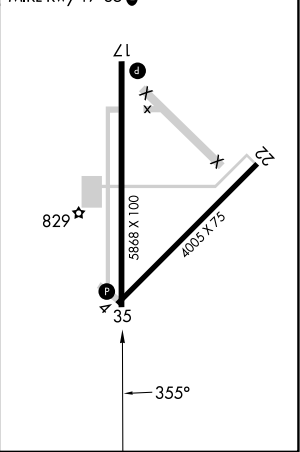

MISSED APPROACH: Climb to 3000 direct ZOMAX and hold.

ASOS 121.275	KANSAS CITY CENTER 128.6 282.325	UNICOM 123.0 (CTAF) 0
------------------------	--	---------------------------------

NC-2, 11 JUL 2024 to 08 AUG 2024

NC-2, 11 JUL 2024 to 08 AUG 2024

ELEV 754	TDZE 751
-----------------	-----------------

REIL Rwy 17 and 35
 MIRL Rwy 17-35

CATEGORY	A	B	C	D
LPV DA		1001-1	250 (300-1)	
LNAV/VNAV DA		1018-1	267 (300-1)	
LNAV MDA	1240-1	489 (500-1)	1240-1 3/8	489 (500-1 3/8)
C CIRCLING	1240-1	486 (500-1)	1300-1 1/2 546 (600-1 1/2)	1500-2 1/2 746 (800-2 1/2)