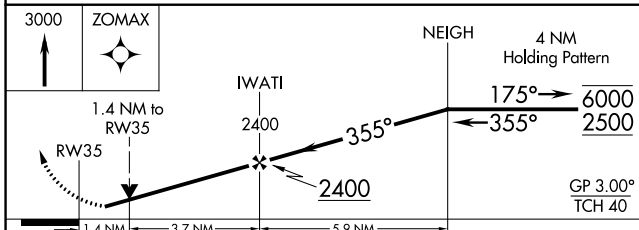

NC-2, 11 JUL 2024 to 08 AUG 2024

NC-2, 11 JUL 2024 to 08 AUG 2024

ELEV 754	TDZE 751

REIL Rwy 17 and 35
MIRL Rwy 17-35