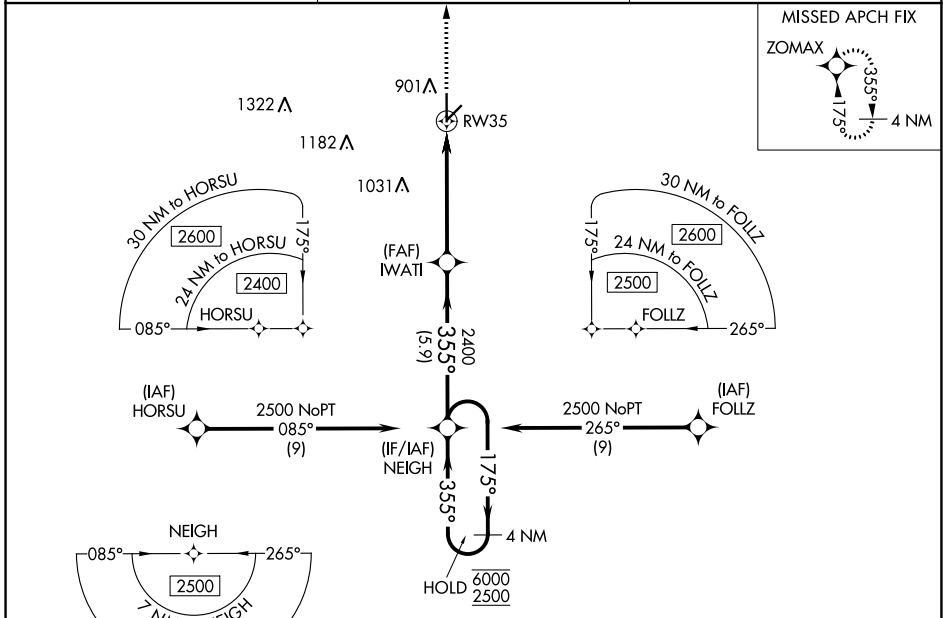

WAAS CH 82044 W35A	APP CRS 355°	Rwy Idg TDZE Apt Elev	5868 751 754
--	------------------------	-----------------------------	---

RNAV (GPS) RWY 35

COFFEYVILLE MUNI (CFV)

RNP APCH-GPS.
 ⚠ Circling Rwy 4, 22 NA at night. Rwy 35 helicopter visibility reduction below 3/4 SM NA. For uncompensated Baro-VNAV systems, LNAV/VNAV NA below -13°C or above 54°C.

MISSED APPROACH: Climb to 3000 direct ZOMAX and hold.

ASOS 121.275	KANSAS CITY CENTER 128.6 282.325	UNICOM 123.0 (CTAF) 0
------------------------	--	---------------------------------

NC-2, 11 JUL 2024 to 08 AUG 2024

NC-2, 11 JUL 2024 to 08 AUG 2024

ELEV 754	TDZE 751
-----------------	-----------------

REIL Rwy 17 and 35
 MIRL Rwy 17-35

CATEGORY	A	B	C	D
LPV DA		1001-1	250 (300-1)	
LNAV/VNAV DA		1018-1	267 (300-1)	
LNAV MDA	1240-1	489 (500-1)	1240-1 3/8	489 (500-1 3/8)
C CIRCLING	1240-1	486 (500-1)	1300-1 1/2 546 (600-1 1/2)	1500-2 1/2 746 (800-2 1/2)