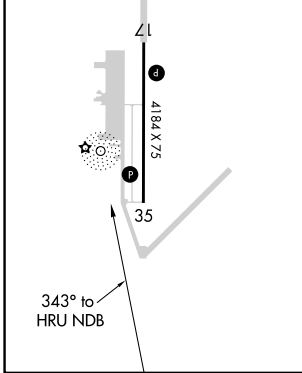

NDB HRU 407	APP CRS 343°	Rwy Idg 4184
		TDZE 1481
		Apt Elev 1481

NDB RWY 35
HERINGTON RGNL (HRU)

▼ ▲ NA	Use Manhattan altimeter setting; when not received, use Salina altimeter setting.	MISSED APPROACH: Climb to 3100 then right turn direct HRU NDB and hold.
-------------------------	---	---

MHK ASOS 119.075	KANSAS CITY CENTER 127.35 257.975	CTAF 122.9
----------------------------	---	----------------------

CATEGORY	A	B	C	D
S-35	2340-1 859 (900-1)	2340-1¼ 859 (900-1¼)	2340-2½	859 (900-2½)
C CIRCLING	2340-1¼	859 (900-1¼)	2340-2½ 859 (900-2½)	2340-2¾ 859 (900-2¾)