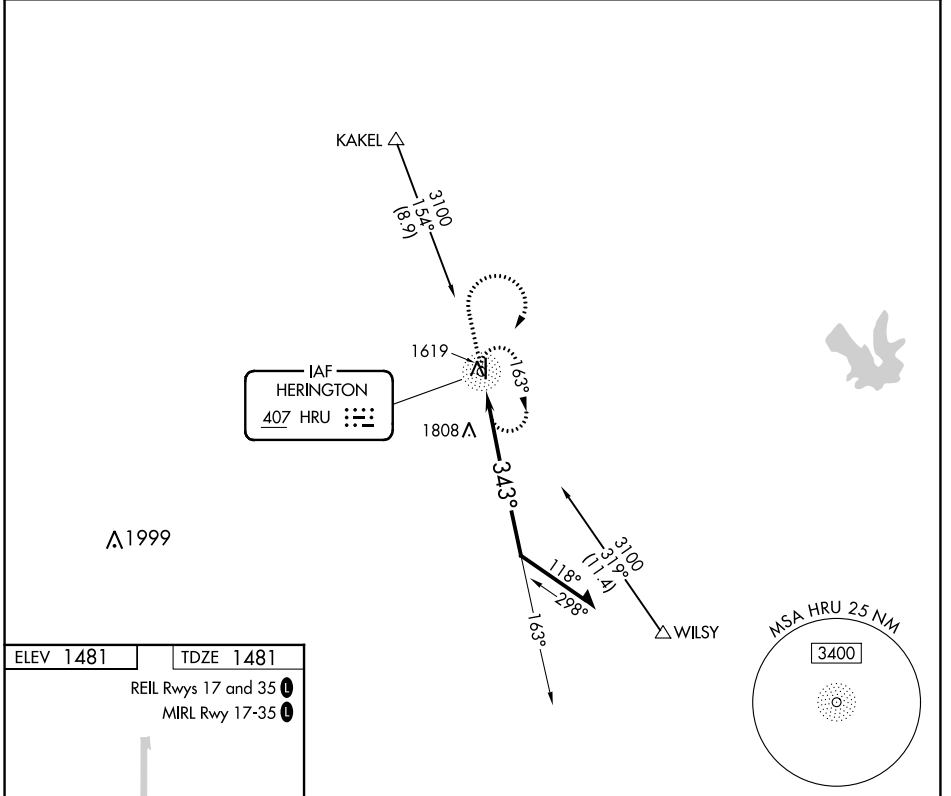

NDB HRU 407	APP CRS 343°	Rwy Idg 4184
		TDZE 1481
		Apt Elev 1481

NDB RWY 35
HERINGTON RGNL (HRU)

▼ ▲ NA	Use Manhattan altimeter setting; when not received, use Salina altimeter setting.	MISSED APPROACH: Climb to 3100 then right turn direct HRU NDB and hold.
-------------------------	---	---

MHK ASOS 119.075	KANSAS CITY CENTER 127.35 257.975	CTAF 122.9
----------------------------	---	----------------------

CATEGORY	A	B	C	D
S-35	2340-1 859 (900-1)	2340-1¼ 859 (900-1¼)	2340-2½	859 (900-2½)
C CIRCLING	2340-1¼	859 (900-1¼)	2340-2½ 859 (900-2½)	2340-2¾ 859 (900-2¾)

NC-2, 11 JUL 2024 to 08 AUG 2024

NC-2, 11 JUL 2024 to 08 AUG 2024