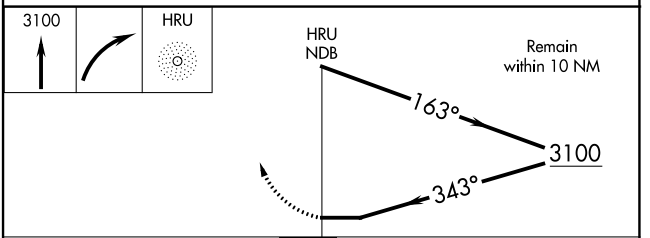

NDB HRU 407	APP CRS 343°	Rwy Idg 4184
		TDZE 1481
		Apt Elev 1481

NDB RWY 35
HERINGTON RGNL (HRU)

▼ ▲ NA	Use Manhattan altimeter setting; when not received, use Salina altimeter setting.	MISSED APPROACH: Climb to 3100 then right turn direct HRU NDB and hold.

MHK ASOS 119.075	KANSAS CITY CENTER 127.35 257.975	CTAF 122.9

CATEGORY	A	B	C	D
S-35	2340-1 859 (900-1)	2340-1¼ 859 (900-1¼)	2340-2½	859 (900-2½)
C CIRCLING	2340-1¼	859 (900-1¼)	2340-2½ 859 (900-2½)	2340-2¾ 859 (900-2¾)

NC-2, 11 JUL 2024 to 08 AUG 2024

NC-2, 11 JUL 2024 to 08 AUG 2024