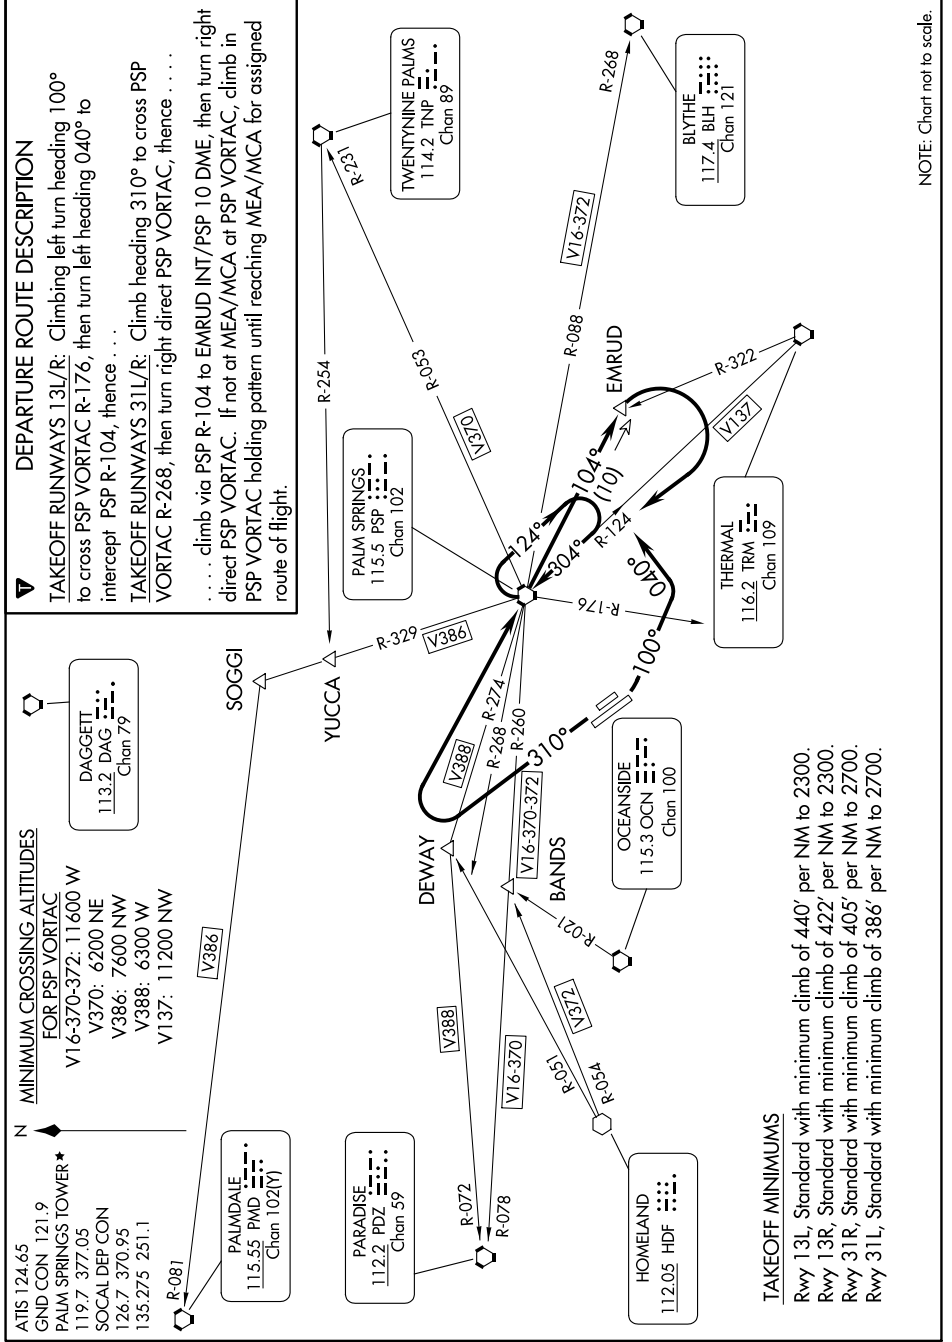

CATHEDRAL ONE DEPARTURE

AL-545 (FAA)

PALM SPRINGS INTL (PSP)
PALM SPRINGS, CALIFORNIA

SW-3, 11 JUL 2024 to 08 AUG 2024

CATHEDRAL ONE DEPARTURE

PALM SPRINGS, CALIFORNIA
PALM SPRINGS INTL (PSP)

SW-3, 11 JUL 2024 to 08 AUG 2024

NOTE: Chart not to scale.