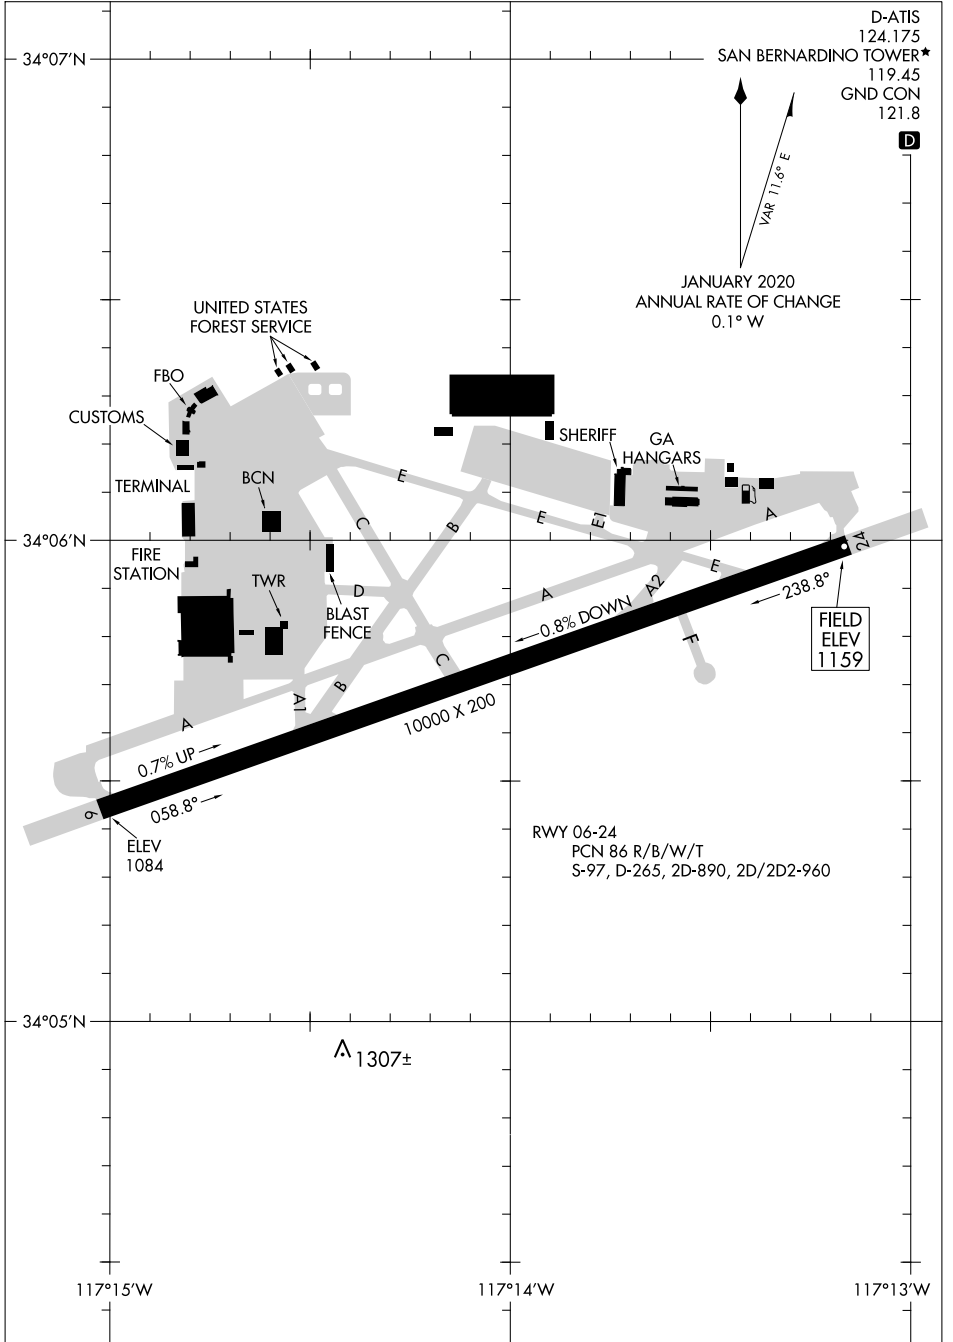

24137

AIRPORT DIAGRAM

AL-547 (FAA)

SAN BERNARDINO INTL (SBD)
SAN BERNARDINO, CALIFORNIA

D-ATIS
124.175
SAN BERNARDINO TOWER*
119.45
GND CON
121.8

JANUARY 2020
ANNUAL RATE OF CHANGE
0.1° W

SW-3, 11 JUL 2024 to 08 AUG 2024

SW-3, 11 JUL 2024 to 08 AUG 2024

AIRPORT DIAGRAM

24137

SAN BERNARDINO, CALIFORNIA
SAN BERNARDINO INTL (SBD)