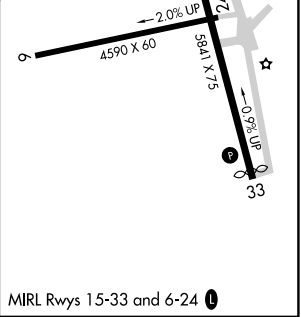

MISSED APPROACH: Climbing left turn to 8000 intercept ONM R-179 direct to ONM VORTAC and hold.

AWOS-3 118.325	ALBUQUERQUE CENTER 124.325 288.25	UNICOM 122.8 (CTAF) 0
--------------------------	---	---------------------------------

SW-1, 11 JUL 2024 to 08 AUG 2024

SW-1, 11 JUL 2024 to 08 AUG 2024

CATEGORY	A	B	C	D
CIRCLING	6540-1¼ 1665 (1700-1¼)	6540-1½ 1665 (1700-1½)	6540-3 1665 (1700-3)	NA

MIRL Rwy 15-33 and 6-24 0