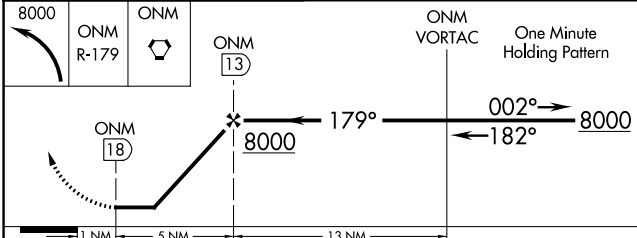

CATEGORY	A	B	C	D
CIRCLING	6540-1¼ 1665 (1700-1¼)	6540-1½ 1665 (1700-1½)	6540-3 1665 (1700-3)	NA