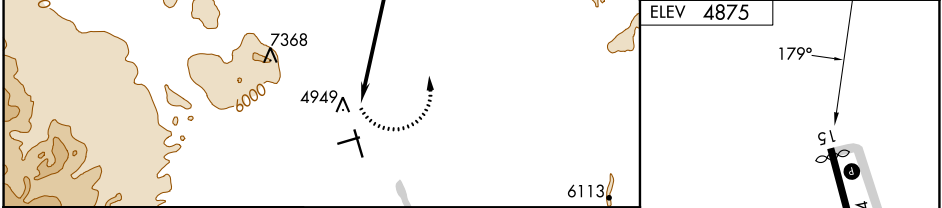

CATEGORY	A	B	C	D
CIRCLING	6540-1¼ 1665 (1700-1¼)	6540-1½ 1665 (1700-1½)	6540-3 1665 (1700-3)	NA