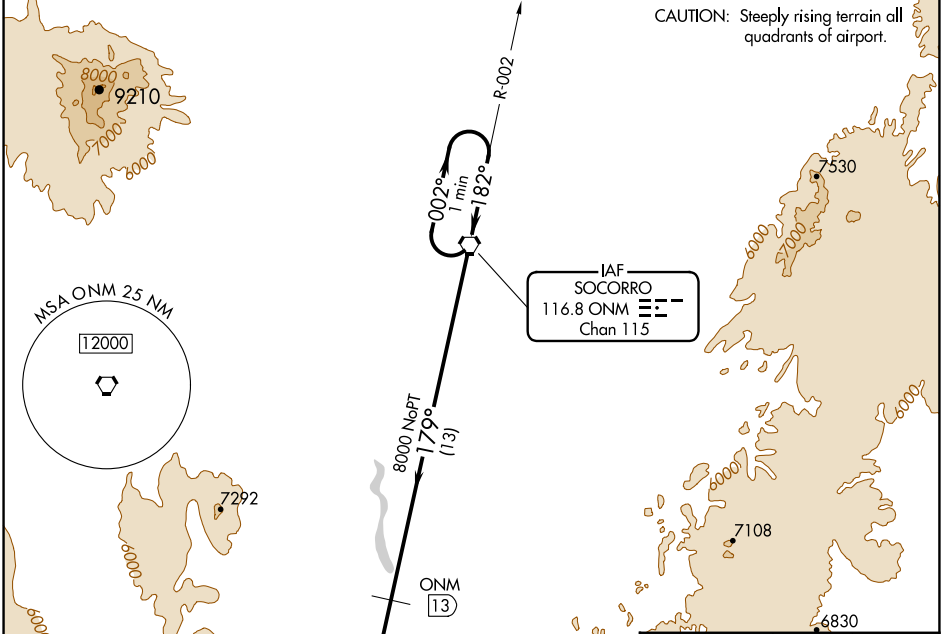

VORTAC ONM 116.8 Chan 115	APP CRS 179°	Rwy Idg TDZE Apt Elev N/A N/A 4875
---	------------------------	--

VOR/DME-A

SOCORRO MUNI (ONM)

⚠ When local altimeter not available, procedure not authorized.
⚠ Circling not authorized west of Rwy 15-33.
 If arrival over Socorro VOR is above 8000 descend in the holding pattern to 8000 before commencing approach.

MISSED APPROACH: Climbing left turn to 8000 intercept ONM R-179 direct to ONM VORTAC and hold.

AWOS-3 118.325	ALBUQUERQUE CENTER 124.325 288.25	UNICOM 122.8 (CTAF) 0
--------------------------	---	---------------------------------

SW-1, 11 JUL 2024 to 08 AUG 2024

SW-1, 11 JUL 2024 to 08 AUG 2024

CATEGORY	A	B	C	D
CIRCLING	6540-1¼ 1665 (1700-1¼)	6540-1½ 1665 (1700-1½)	6540-3 1665 (1700-3)	NA

MIRL Rwy 15-33 and 6-24 0