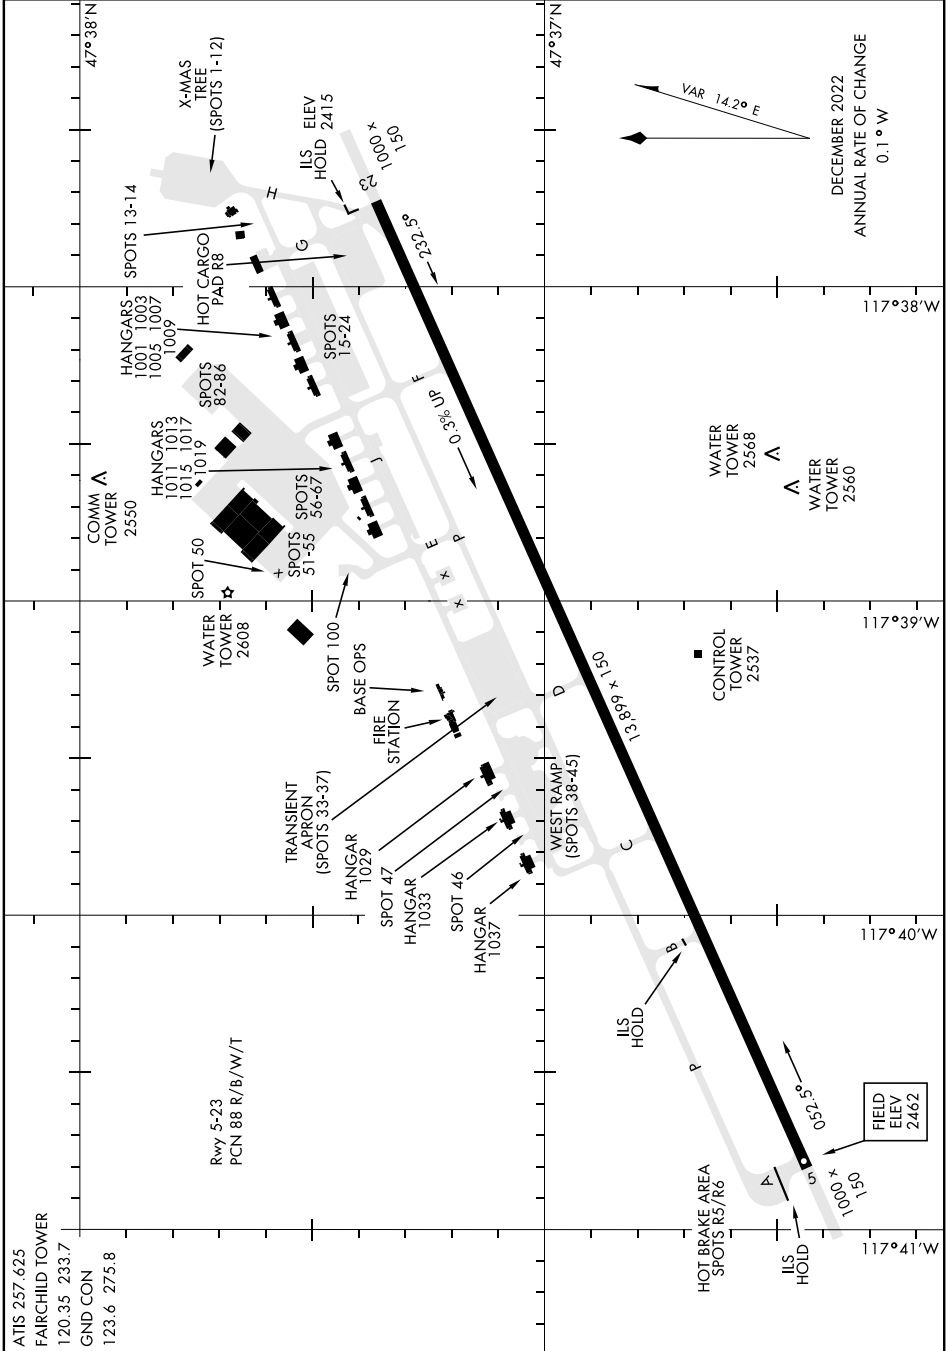

AIRPORT DIAGRAM

AL-553 [USAF]

FAIRCHILD AFB (KSKA)

SPOKANE, WASHINGTON

NW-1, 11 JUL 2024 to 08 AUG 2024

DECEMBER 2022
ANNUAL RATE OF CHANGE
0.1° W

NW-1, 11 JUL 2024 to 08 AUG 2024

AIRPORT DIAGRAM

SPOKANE, WASHINGTON

FAIRCHILD AFB (KSKA)

ATIS 257.625
FAIRCHILD TOWER
120.35 233.7
GND CON
123.6 275.8

Rwy 5-23
PCN 88 R/B/W/T

FIELD
ELEV
2462