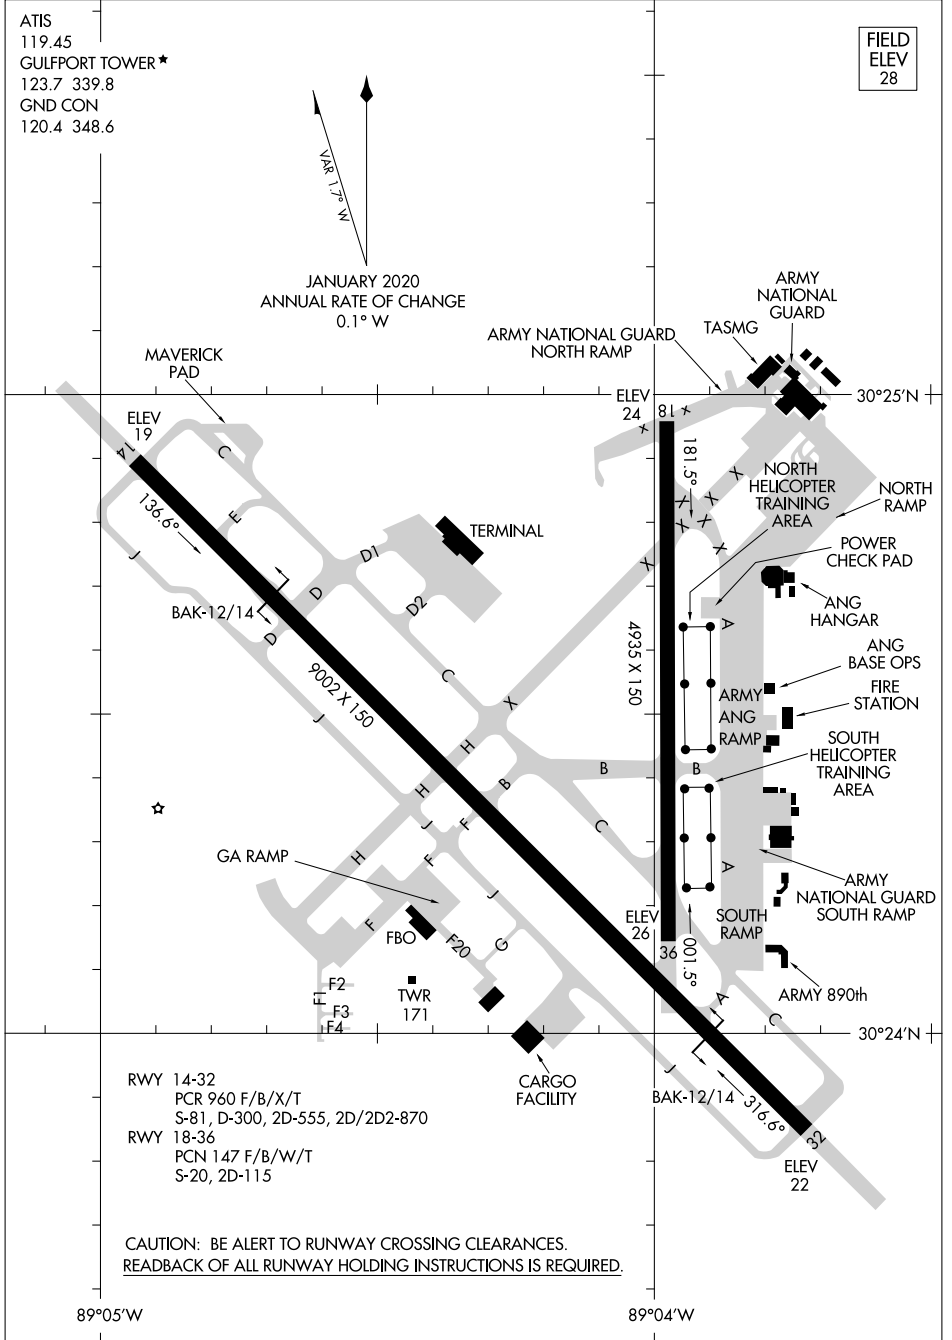

AIRPORT DIAGRAM

AL-576 (FAA)

GULFPORT-BILOXI INTL (GPT)
GULFPORT, MISSISSIPPI

SC-4, 11 JUL 2024 to 08 AUG 2024

SC-4, 11 JUL 2024 to 08 AUG 2024

AIRPORT DIAGRAM

GULFPORT, MISSISSIPPI
GULFPORT-BILOXI INTL (GPT)