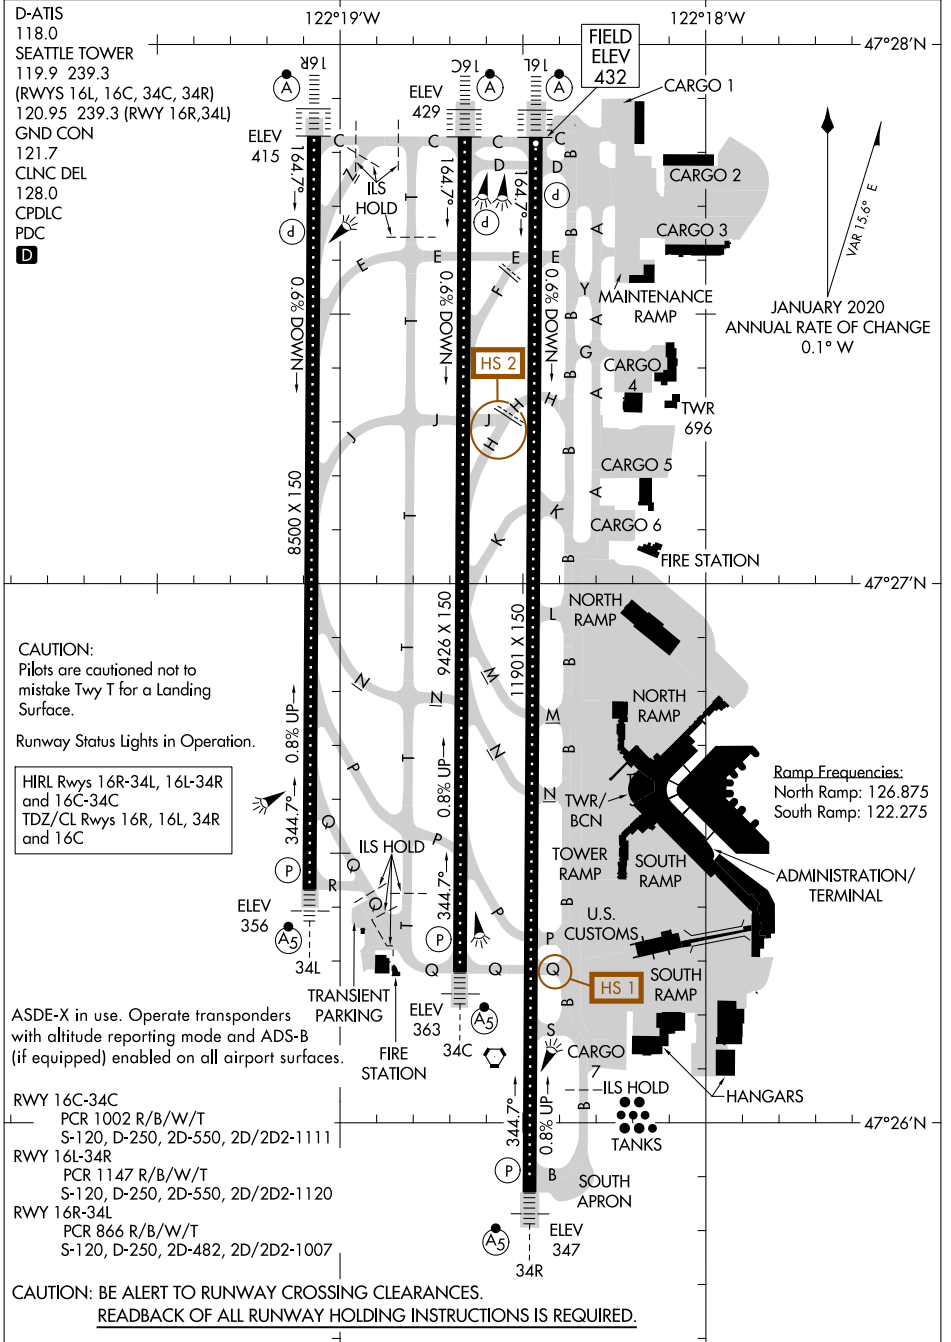

AIRPORT DIAGRAM

AL-582 (FAA)

SEATTLE-TACOMA INTL (SEA)
SEATTLE, WASHINGTON

NW-1, 11 JUL 2024 to 08 AUG 2024

NW-1, 11 JUL 2024 to 08 AUG 2024

AIRPORT DIAGRAM

SEATTLE, WASHINGTON
SEATTLE-TACOMA INTL (SEA)