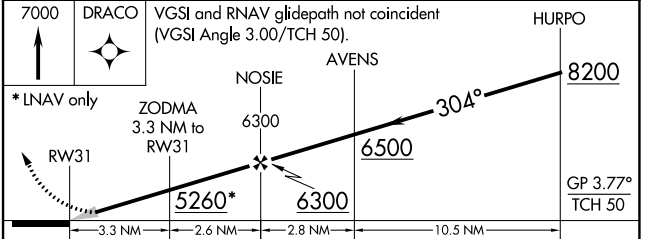

CATEGORY	A	B	C	D
LPV DA	4281-1½ 386 (400-1½)			NA
LNAV MDA	4860-1¼ 965 (1000-1½)	4860-1½ 965 (1000-1½)	4860-3 965 (1000-3)	NA
C CIRCLING	4860-1¼ 927 (1000-1½)	4860-1½ 927 (1000-1½)	5540-3 1607 (1700-3)	NA

NC-1, 11 JUL 2024 to 08 AUG 2024

NC-1, 11 JUL 2024 to 08 AUG 2024