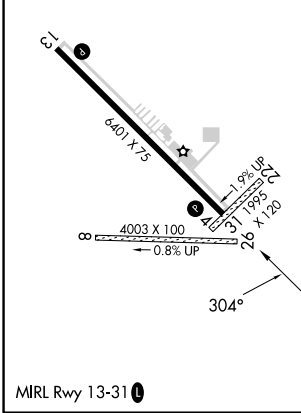

RNAV (GPS) RWY 31

BLACK HILLS-CLYDE ICE FLD (SPF)

RNP APCH.		MISSED APPROACH: Climb to 7000 direct DRACO and hold.	
<p>Circling NA to Rwys 4, 8, 22 and 26.</p>			
AWOS-3 118.325	ELLSWORTH APP CON 119.5 259.1	GCO 121.725	UNICOM 122.7 (CTAF) 0

ELEV 3933	TDZE 3895
-----------	-----------

CATEGORY	A	B	C	D
LPV DA	4281-1½ 386 (400-1½)			NA
LNAV MDA	4860-1¼ 965 (1000-1½)	4860-1½ 965 (1000-1½)	4860-3 965 (1000-3)	NA
C CIRCLING	4860-1¼ 927 (1000-1½)	4860-1½ 927 (1000-1½)	5540-3 1607 (1700-3)	NA