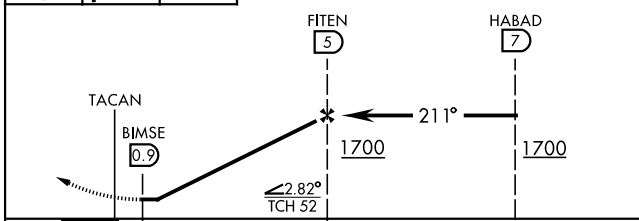

TACAN RWY 23

TACAN NSE Chan 70	APCH CRS 211°	Rwy ldg TDZE Arprt Elev	6003 183 199
-----------------------------	-------------------------	-------------------------------	---

[USN]

WHITING FLD NAS - NORTH (KNSE)

⚠ *Circling not authorized S of Rwy 5 and 32.

MISSED APPROACH: Climb to 600. Then climbing right turn to 3000. Intercept NSE TACAN R-307 to TROJN and hold. Continue climb in hold. Contact Pensacola APP CON.

CATEGORY	A	B	C	D
S-23		520-1	337 (400-1)	
CIRCLING*	560-1 361 (400-1)	660-1 461 (500-1)	660-1½ 461 (500-1½)	760-2 561 (600-2)

HIRL all rwy's

TACAN RWY 23

SE-3, 11 JUL 2024 to 08 AUG 2024

SE-3, 11 JUL 2024 to 08 AUG 2024