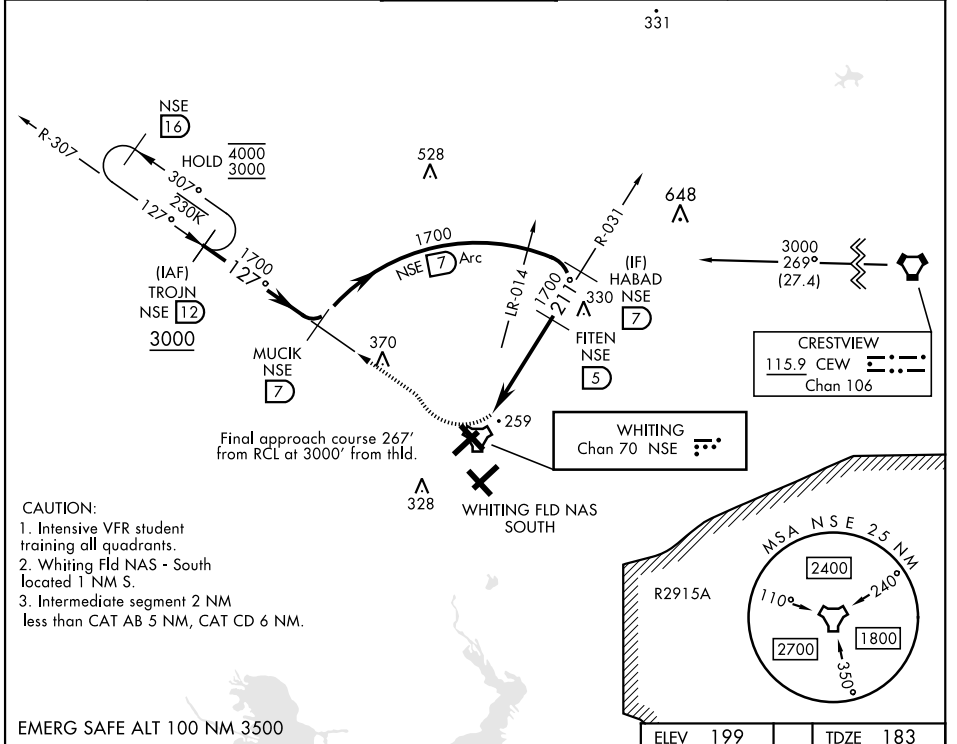

TACAN RWY 23

TACAN NSE Chan 70	APCH CRS 211°	Rwy ldg TDZE Arprt Elev	6003 183 199
-----------------------------	-------------------------	-------------------------------	---

[USN]

WHITING FLD NAS - NORTH (KNSE)

⚠ *Circling not authorized S of Rwy 5 and 32.

MISSED APPROACH: Climb to 600. Then climbing right turn to 3000. Intercept NSE TACAN R-307 to TROJN and hold. Continue climb in hold. Contact Pensacola APP CON.

CATEGORY	A	B	C	D
S-23		520-1	337 (400-1)	
CIRCLING*	560-1 361 (400-1)	660-1 461 (500-1)	660-1½ 461 (500-1½)	760-2 561 (600-2)

HIRL all rwy's

TACAN RWY 23

SE-3, 11 JUL 2024 to 08 AUG 2024

SE-3, 11 JUL 2024 to 08 AUG 2024