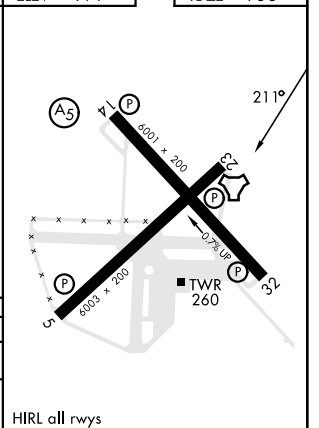

TACAN RWY 23

TACAN NSE Chan 70	APCH CRS 211°	Rwy ldg TDZE Arprt Elev	6003 183 199
-----------------------------	-------------------------	-------------------------------	---

[USN]

WHITING FLD NAS - NORTH (KNSE)

⚠ *Circling not authorized S of Rwy 5 and 32.

MISSED APPROACH: Climb to 600. Then climbing right turn to 3000. Intercept NSE TACAN R-307 to TROJN and hold. Continue climb in hold. Contact Pensacola APP CON.

CATEGORY	A	B	C	D
S-23		520-1	337 (400-1)	
CIRCLING*	560-1 361 (400-1)	660-1 461 (500-1)	660-1½ 461 (500-1½)	760-2 561 (600-2)

HIRL all rwy's

TACAN RWY 23

SE-3, 11 JUL 2024 to 08 AUG 2024

SE-3, 11 JUL 2024 to 08 AUG 2024