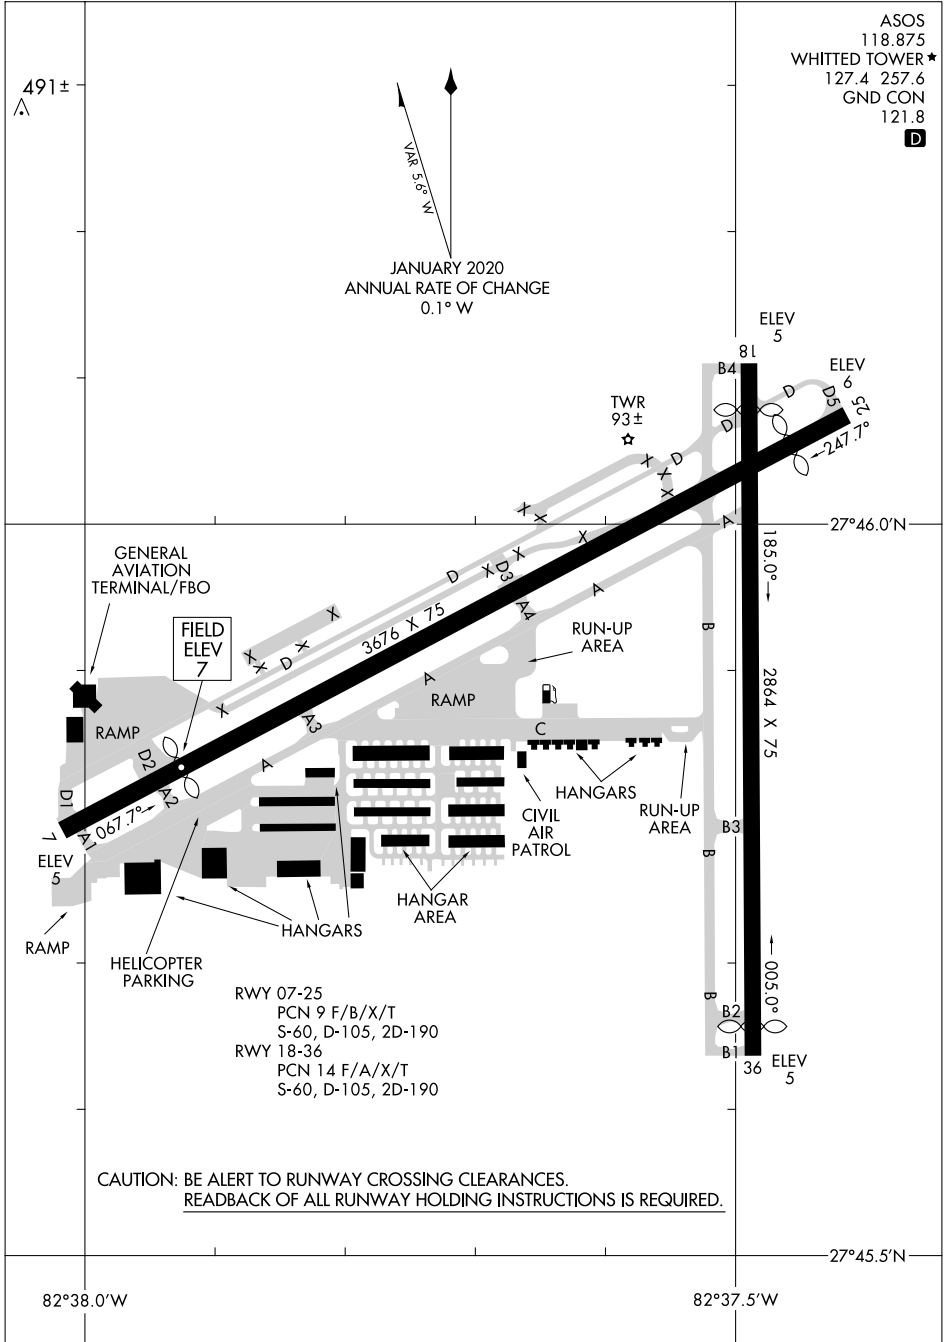

AIRPORT DIAGRAM

AL-613 (FAA)

ALBERT WHITTED (SPG)
ST PETERSBURG, FLORIDA

ASOS 118.875
 WHITTED TOWER* 127.4 257.6
 GND CON 121.8
D

491±
△

 JANUARY 2020
 ANNUAL RATE OF CHANGE
 0.1° W

SE-3, 11 JUL 2024 to 08 AUG 2024

SE-3, 11 JUL 2024 to 08 AUG 2024

CAUTION: BE ALERT TO RUNWAY CROSSING CLEARANCES.
READBACK OF ALL RUNWAY HOLDING INSTRUCTIONS IS REQUIRED.

AIRPORT DIAGRAM

ST PETERSBURG, FLORIDA
ALBERT WHITTED (SPG)