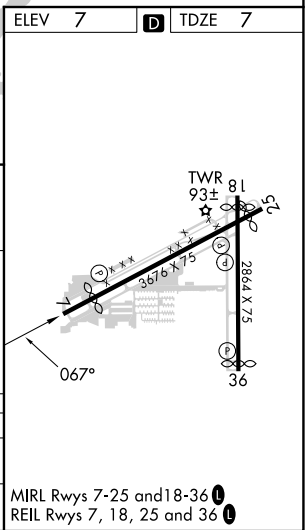

APP CRS	Rwy Idg	2849
067°	TDZE	7
	Apt Elev	7

RNAV (GPS) RWY 7

ALBERT WHITTED (SPG)

RNP APCH - GPS.	MISSED APPROACH: Climbing right turn to 2000 direct PHIEL and hold.
<p>⚠ Circling NA northwest of Rws 7 and 18. Procedure NA at night.</p> <p>⚠ Rwy 7 helicopter visibility reduction below 1 SM NA.</p>	

ASOS 118.875	TAMPA APP CON 119.65 316.05 (EAST) 125.3 316.05 (WEST)	WHITTED TOWER ★ 127.4 (CTAF) 0 257.6	GND CON 121.8	UNICOM 122.95
------------------------	--	--	-------------------------	-------------------------

CATEGORY	A	B	C	D
LNAV MDA	800-1 793 (800-1)	800-1¼ 793 (800-1¼)	800-2½ 793 (800-2½)	NA
Ⓢ CIRCLING	800-1 793 (800-1)	800-1¼ 793 (800-1¼)	800-2½ 793 (800-2½)	NA

MIRL Rws 7-25 and 18-36
REIL Rws 7, 18, 25 and 36