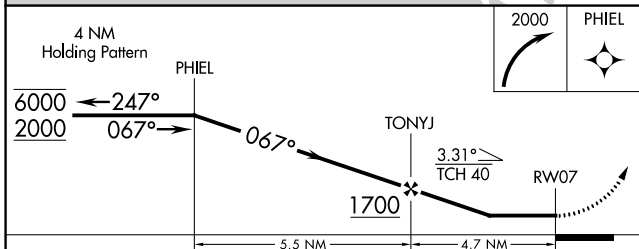

APP CRS	Rwy Idg	2849
067°	TDZE	7
	Apt Elev	7

RNAV (GPS) RWY 7

ALBERT WHITTED (SPG)

RNP APCH - GPS.	MISSED APPROACH: Climbing right turn to 2000 direct PHIEL and hold.
<p>⚠ Circling NA northwest of Rws 7 and 18. Procedure NA at night.</p> <p>⚠ Rwy 7 helicopter visibility reduction below 1 SM NA.</p>	

ASOS 118.875	TAMPA APP CON 119.65 316.05 (EAST) 125.3 316.05 (WEST)	WHITTED TOWER ★ 127.4 (CTAF) 0 257.6	GND CON 121.8	UNICOM 122.95
------------------------	--	--	-------------------------	-------------------------

CATEGORY	A	B	C	D
LNAV MDA	800-1 793 (800-1)	800-1¼ 793 (800-1¼)	800-2½ 793 (800-2½)	NA
Ⓢ CIRCLING	800-1 793 (800-1)	800-1¼ 793 (800-1¼)	800-2½ 793 (800-2½)	NA

MIRL Rws 7-25 and 18-36
REIL Rws 7, 18, 25 and 36