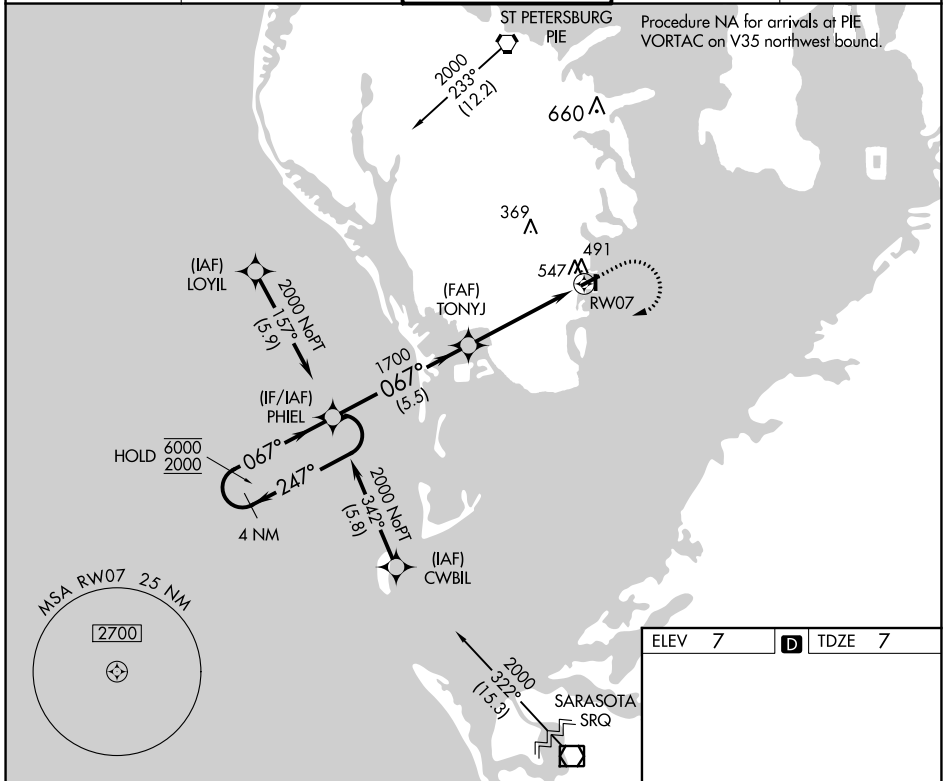

APP CRS	Rwy Idg	2849
067°	TDZE	7
	Apt Elev	7

RNAV (GPS) RWY 7

ALBERT WHITTED (SPG)

RNP APCH - GPS.	MISSED APPROACH: Climbing right turn to 2000 direct PHIEL and hold.
<p>⚠ Circling NA northwest of Rws 7 and 18. Procedure NA at night.</p> <p>⚠ Rwy 7 helicopter visibility reduction below 1 SM NA.</p>	

ASOS 118.875	TAMPA APP CON 119.65 316.05 (EAST) 125.3 316.05 (WEST)	WHITTED TOWER ★ 127.4 (CTAF) 0 257.6	GND CON 121.8	UNICOM 122.95
------------------------	--	--	-------------------------	-------------------------

CATEGORY	A	B	C	D
LNAV MDA	800-1 793 (800-1)	800-1¼ 793 (800-1¼)	800-2½ 793 (800-2½)	NA
Ⓢ CIRCLING	800-1 793 (800-1)	800-1¼ 793 (800-1¼)	800-2½ 793 (800-2½)	NA

MIRL Rws 7-25 and 18-36
REIL Rws 7, 18, 25 and 36

SE-3, 11 JUL 2024 to 08 AUG 2024

SE-3, 11 JUL 2024 to 08 AUG 2024